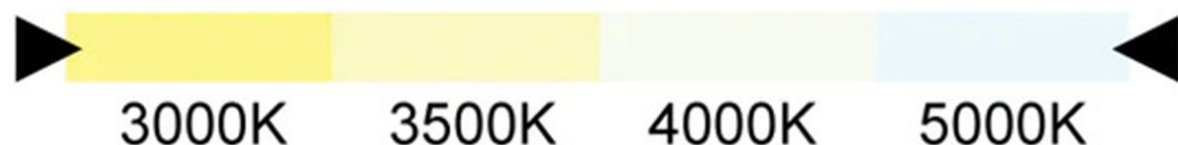

Lighting Facts per Luminaire

Brightness **600/800/1000 lumens**

Estimated Yearly Energy Cost \$1.44

Based on 3 hrs/day, 11¢/kWh

Cost depends on rates and use

Life

Based on 3 hrs/day

45.7 years

Light Appearance

Warm

Cool

Energy Used

7/9/12 watts