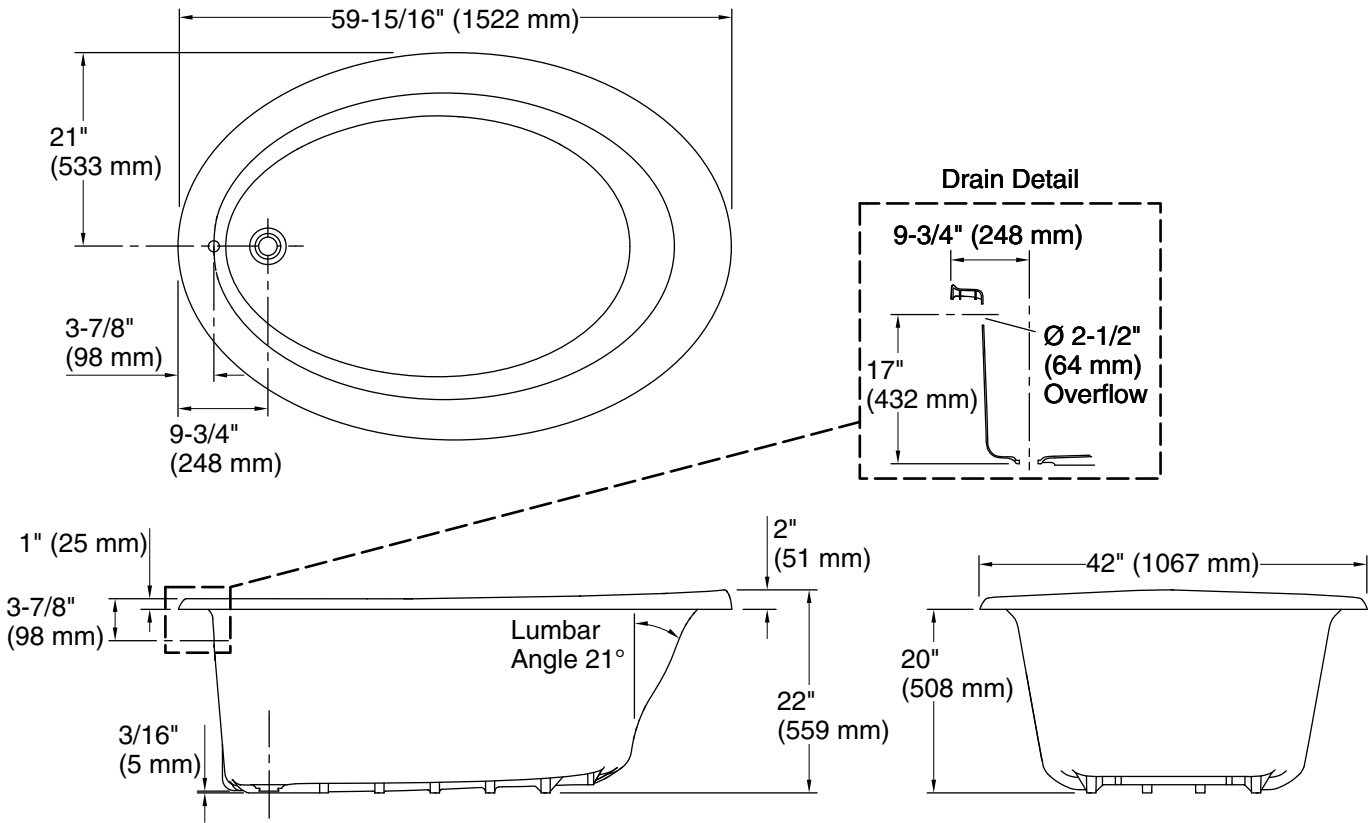

Lawson®

60" x 42" Vikrell® drop-in bath
71331100

Features

- 20" bath depth
- Durable high-gloss finish
- Reversible drain can be installed as left- or right-hand drain

Material

- Made from solid Vikrell® material for strength, durability, and lasting beauty

	0	White
---	---	-------

Technical Information

All product dimensions are nominal.

- Drain location: Reversible
- Basin area, bottom: 38-5/8" x 24-1/2" (980 mm x 622 mm)
- Basin area, top: 58-1/16" x 39-9/16" (1475 mm x 1005 mm)
- Water depth: 15" (381 mm)
- Water capacity: 68 gal (257.4 L)