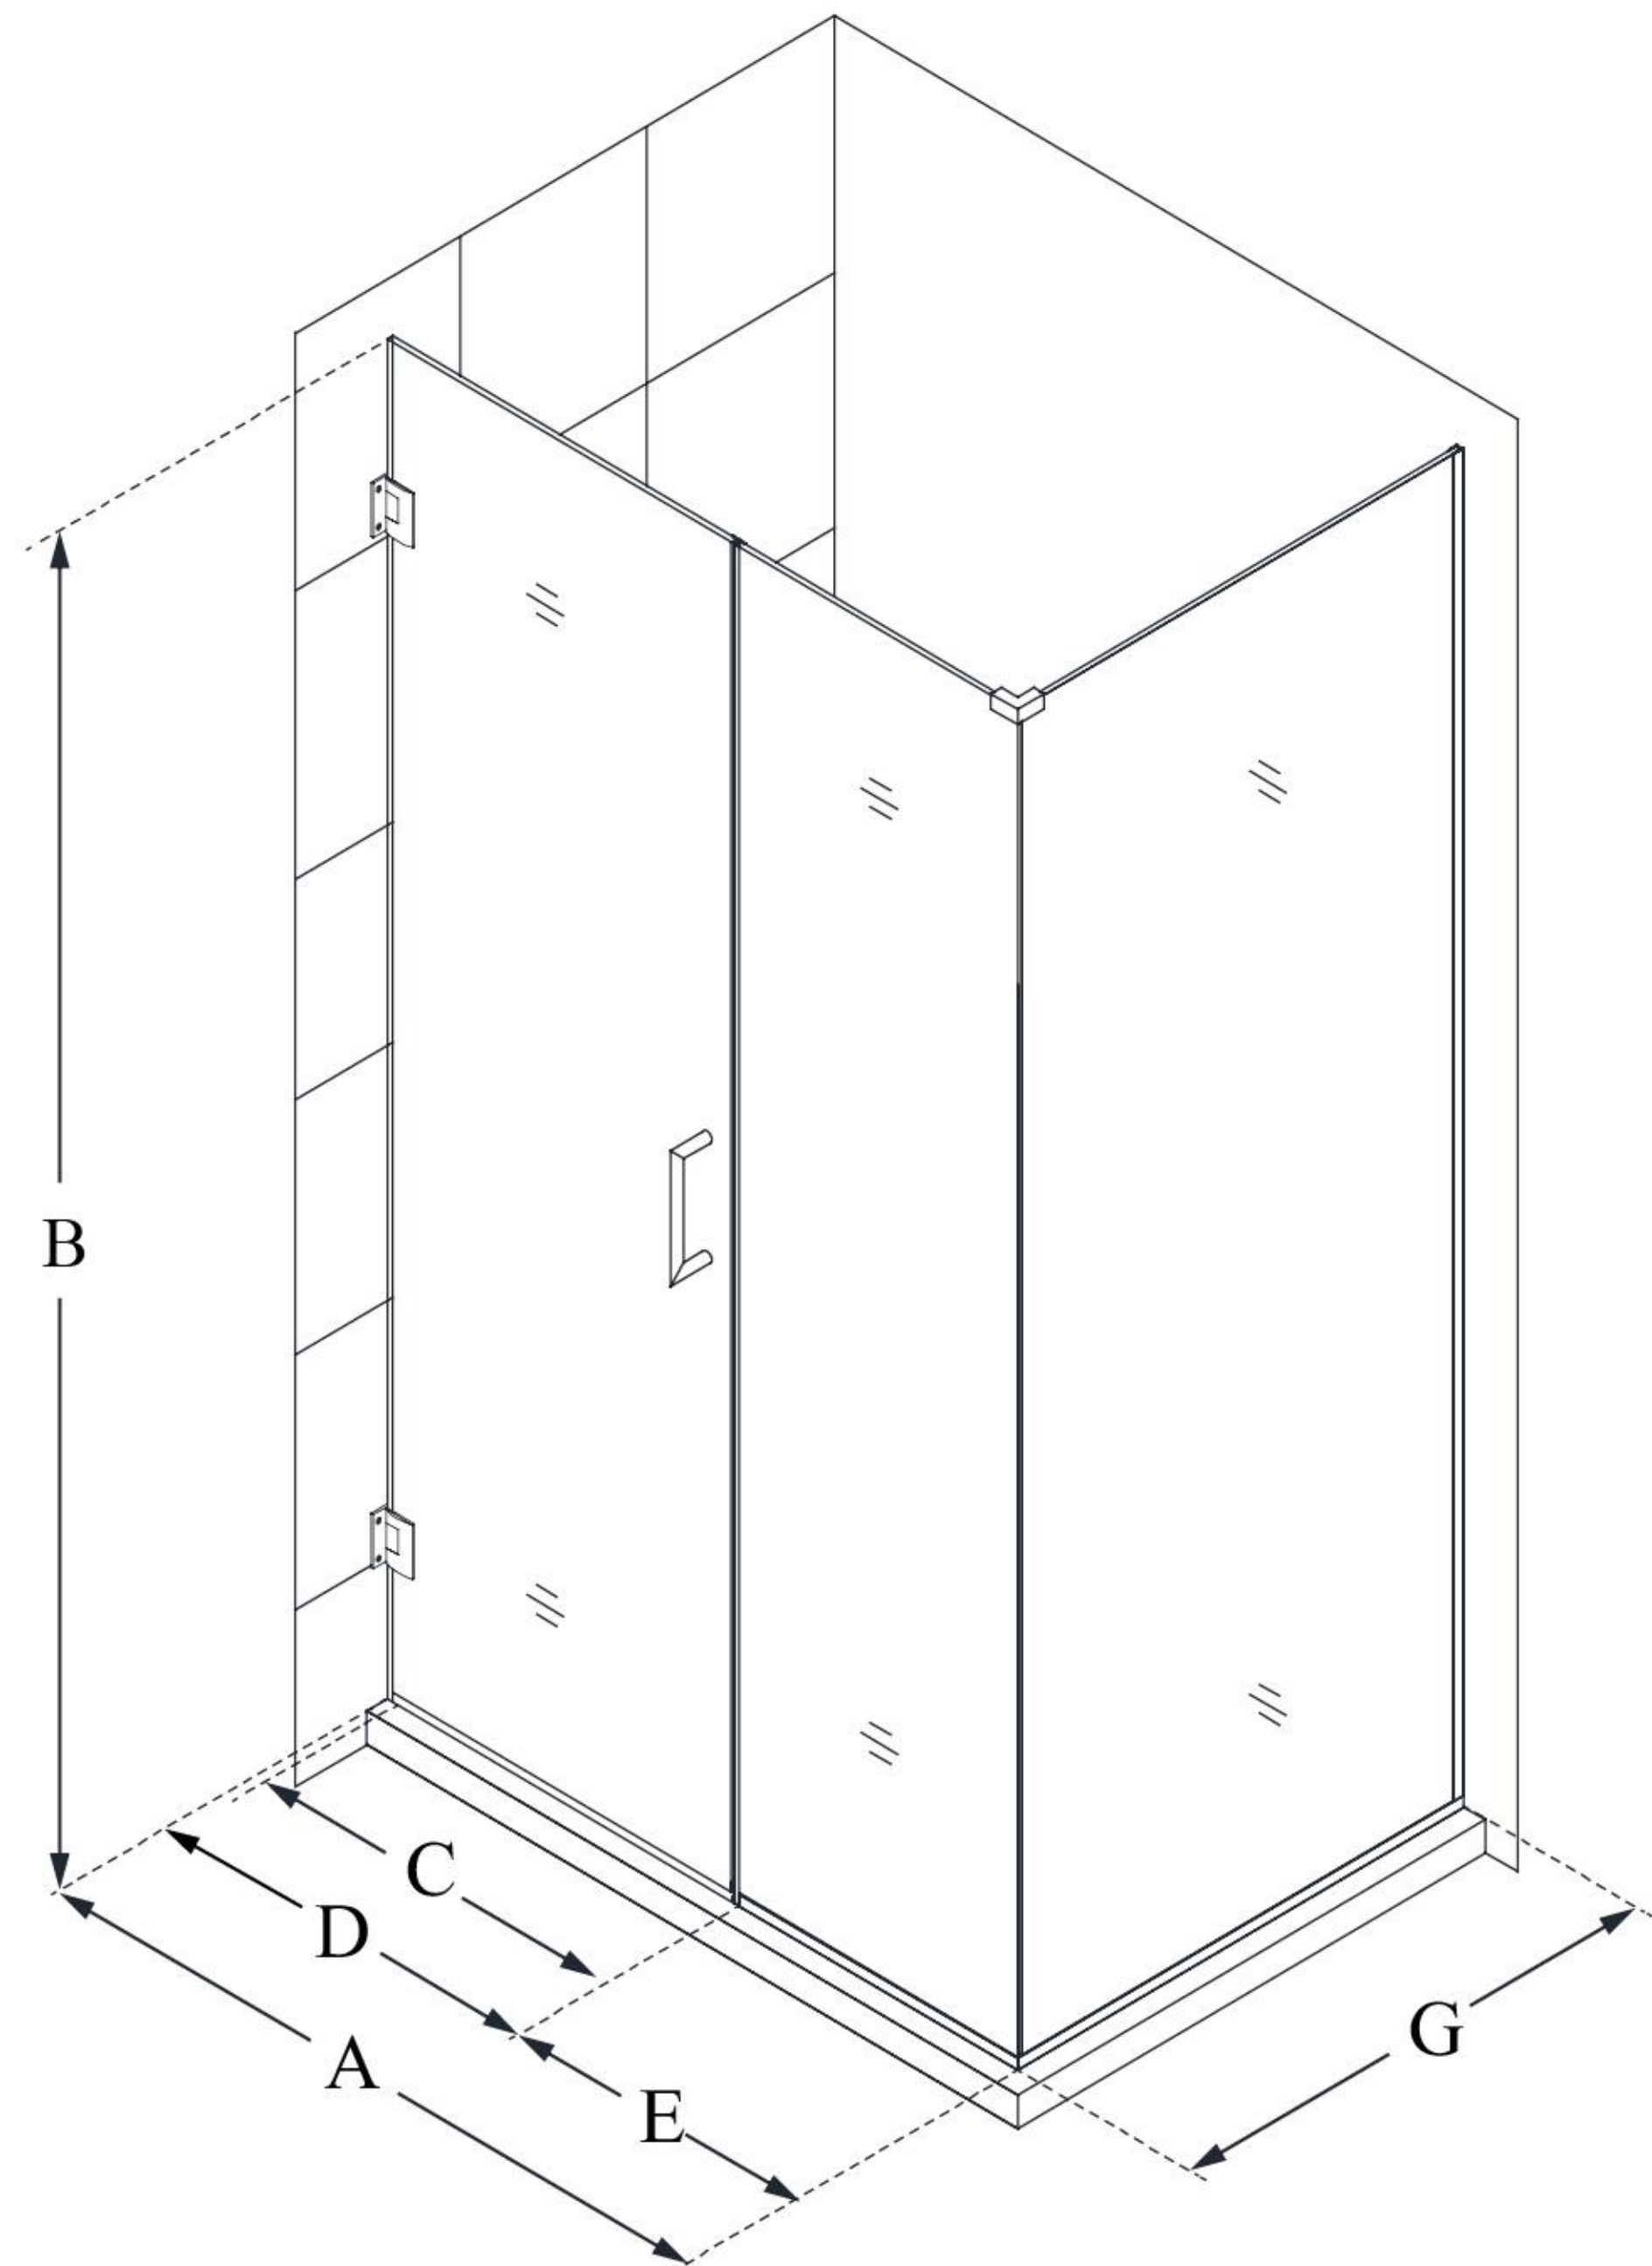

MODEL INFORMATION

SHEN-24420300

UNIDOOR PLUS

DreamLine Unidoor Plus 42 in. W
x 30 3/8 in. D x 72 in. H Frameless
Hinged Shower Enclosure, Clear
Glass

SWING DOOR

CONFIGURATION DIMENSIONS:

A: 42 in.

MODEL WIDTH

B: 72 in.

MODEL HEIGHT

C: 27 in.

ACCESS WIDTH

D: 28 in.

DOOR WIDTH

E: 14 in.

INLINE PANEL WIDTH

G: 30 3/8 in.

RETURN PANEL WIDTH

DreamLine reserves the right to update or modify the hardware or materials pictured without prior notice for the purpose of product improvement and customer satisfaction.