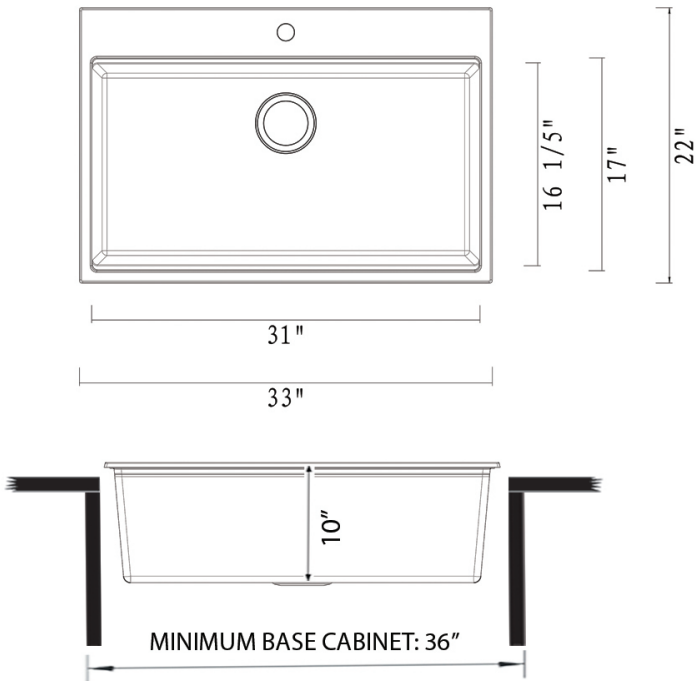

OPTIONAL ACCESSORIES (SOLD SEPARATELY)

DIMENSIONS

SCAN TO REGISTER YOUR WARRANTY

or visit
www.ruvati.com/register

RUVATI USA
www.ruvati.com

Phone: 1.855.478.8284
Email: support@ruvati.com