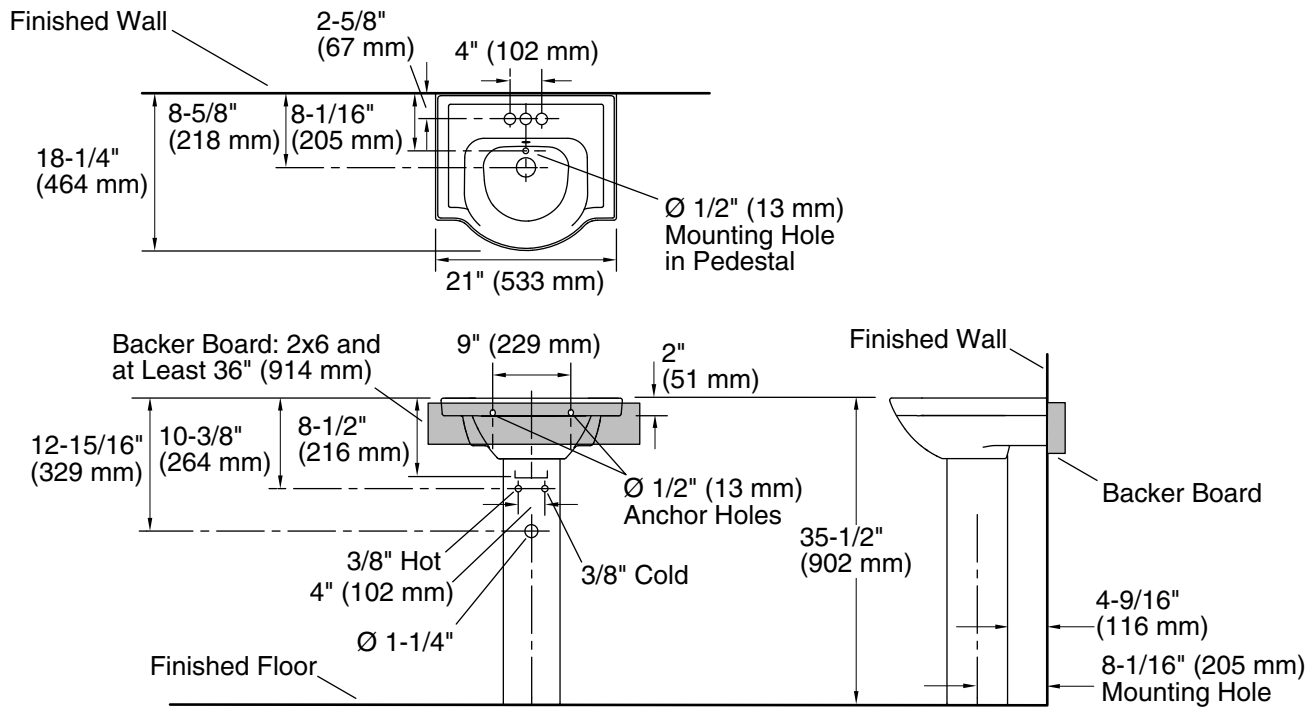

Features

- Ample side deck space for toiletries
- 4" (102 mm) centerset faucet holes
- Combination consists of the K-5247-4 basin and the K-5246 pedestal

Material

- Vitreous china

Installation

- Pedestal

Recommended Products/Accessories

Color	Code	Description
-------	------	-------------

	0	White
---	---	-------

Technical Information

All product dimensions are nominal.

Basin configuration:	Single Bowl
Center(s):	4" (102 mm)
Bowl area:	Length: 13-3/4" (349 mm) Width: 12-5/8" (321 mm) Water depth: 4" (102 mm)
With overflow:	Yes
Number of deck holes:	3
Faucet hole(s):	1-1/4" (32 mm)
Drain hole:	1-3/4" (44 mm)