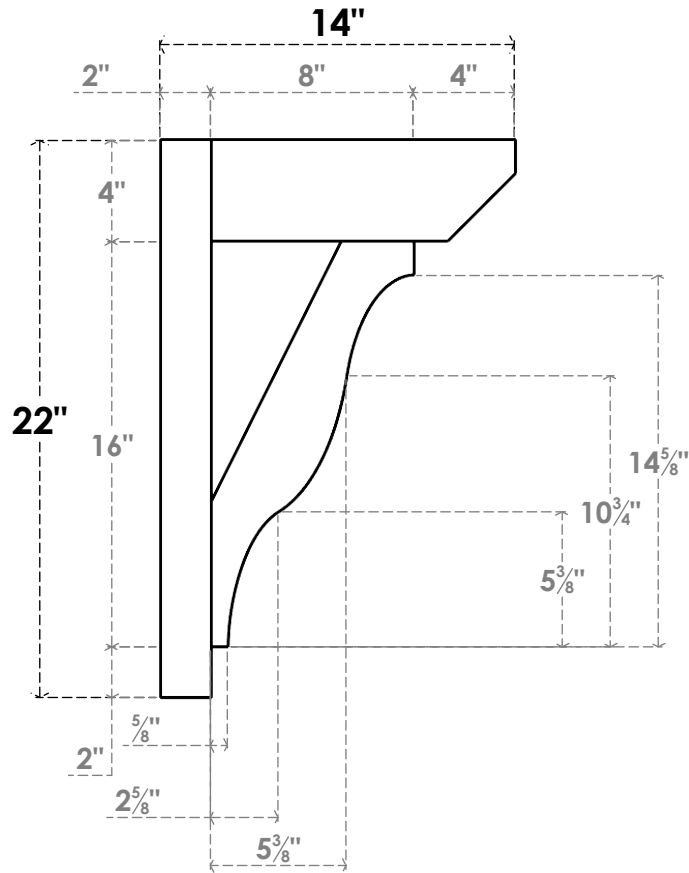

# ITEM NUMBER: OUTUROC040X060X14000X22000X040X020X040FST24RCPR

4"W TOP X 6"W BACK X 14"D X 22"H X 4"T TOP X 2"T BACK TIMBERTHANE ROUGH CEDAR FUNSTON FAUX WOOD OPEN OUTLOOKER, SLAT TOP AND BLOCK BACK, 4"W CLOSED BRACE, PRIMED TAN

**SIDE PROFILE**

**FRONT PROFILE**

**ISOMETRIC**

GENERATED DATE : 07/06/2023

EKENA MILLWORK  
2300 WEST MAIN ST.  
CLARKSVILLE, TX 75426  
TOLL FREE: 866-607-0453  
WWW.EKENAMILLWORK.COM

**NOTES**

1. INSTALLATION TO BE COMPLETED IN ACCORDANCE WITH MANUFACTURER'S SPECIFICATIONS.
2. DRAWING MAY NOT BE TO SCALE
3. THIS DRAWING IS INTENDED FOR DESIGN AND PLANNING PURPOSES ONLY.
4. ALL INFORMATION CONTAINED HEREIN WAS CURRENT AT THE TIME OF DEVELOPMENT BUT MUST BE REVIEWED AND APPROVED BY THE PRODUCT MANUFACTURER TO BE CONSIDERED ACCURATE.
5. TIMBERTHANE ARCHITECTURAL PRODUCTS ARE MADE FROM HIGH DENSITY URETHANE AND COME FACTORY PRIMED