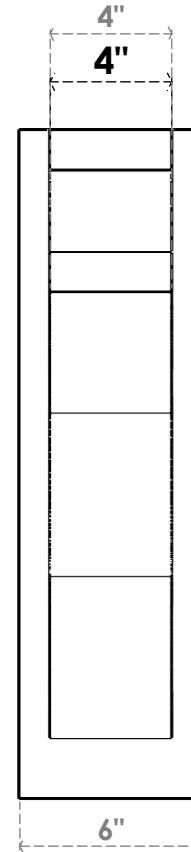

# ITEM NUMBER: OUTUROC040X060X14000X22000X040X020X040FST24RCPR

4"W TOP X 6"W BACK X 14"D X 22"H X 4"T TOP X 2"T BACK TIMBERTHANE ROUGH CEDAR FUNSTON FAUX WOOD OPEN OUTLOOKER, SLAT TOP AND BLOCK BACK, 4"W CLOSED BRACE, PRIMED TAN

**SIDE PROFILE**

**FRONT PROFILE**

**ISOMETRIC**

GENERATED DATE : 07/06/2023

EKENA MILLWORK  
2300 WEST MAIN ST.  
CLARKSVILLE, TX 75426  
TOLL FREE: 866-607-0453  
WWW.EKENAMILLWORK.COM

**NOTES**

1. INSTALLATION TO BE COMPLETED IN ACCORDANCE WITH MANUFACTURER'S SPECIFICATIONS.
2. DRAWING MAY NOT BE TO SCALE
3. THIS DRAWING IS INTENDED FOR DESIGN AND PLANNING PURPOSES ONLY.
4. ALL INFORMATION CONTAINED HEREIN WAS CURRENT AT THE TIME OF DEVELOPMENT BUT MUST BE REVIEWED AND APPROVED BY THE PRODUCT MANUFACTURER TO BE CONSIDERED ACCURATE.
5. TIMBERTHANE ARCHITECTURAL PRODUCTS ARE MADE FROM HIGH DENSITY URETHANE AND COME FACTORY PRIMED