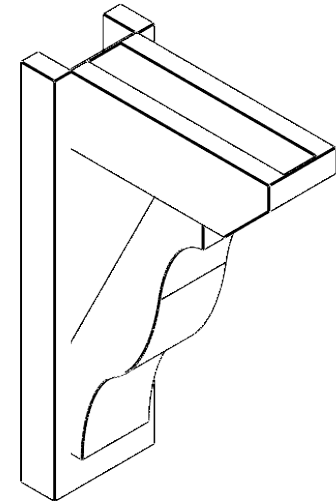

# ITEM NUMBER: OUTUROC040X060X14000X22000X040X020X040FST24RCPR

4"W TOP X 6"W BACK X 14"D X 22"H X 4"T TOP X 2"T BACK TIMBERTHANE ROUGH CEDAR FUNSTON FAUX WOOD OPEN OUTLOOKER, SLAT TOP AND BLOCK BACK, 4"W CLOSED BRACE, PRIMED TAN

**SIDE PROFILE**

**FRONT PROFILE**

**ISOMETRIC**

GENERATED DATE : 07/06/2023

EKENA MILLWORK  
2300 WEST MAIN ST.  
CLARKSVILLE, TX 75426  
TOLL FREE: 866-607-0453  
WWW.EKENAMILLWORK.COM

**NOTES**

1. INSTALLATION TO BE COMPLETED IN ACCORDANCE WITH MANUFACTURER'S SPECIFICATIONS.
2. DRAWING MAY NOT BE TO SCALE
3. THIS DRAWING IS INTENDED FOR DESIGN AND PLANNING PURPOSES ONLY.
4. ALL INFORMATION CONTAINED HEREIN WAS CURRENT AT THE TIME OF DEVELOPMENT BUT MUST BE REVIEWED AND APPROVED BY THE PRODUCT MANUFACTURER TO BE CONSIDERED ACCURATE.
5. TIMBERTHANE ARCHITECTURAL PRODUCTS ARE MADE FROM HIGH DENSITY URETHANE AND COME FACTORY PRIMED