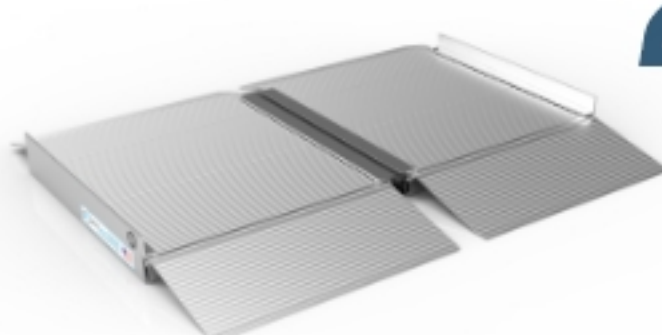

SUITCASE[®] SINGLEFOLD RAMP

EASY ACCESS AT HOME OR ON THE GO

DURABLE DESIGN THAT WILL LAST A LIFETIME

**QUICK & EASY
SET UP**

**SLIP-RESISTANT
TREAD**

**PERFECT FOR
STAIRS**

**SINGLE-
FOLD
DESIGN
FOR EASY
TRANSPORT**

**FOR VEHICLE
AND
HOME USE**

**PERFECT FOR LOADING
MOBILITY
EQUIPMENT**

**IDEAL FOR
SCOOTERS &
WHEELCHAIRS**

AVAILABLE IN SIZES RANGING FROM 2'-8'

2'

3'

4'

5'

6'

7'

8'

ACCESSORY OPTION:

**THE TOP LIP
EXTENSION
INCREASES THE
RAMP'S TOP LIP
TRANSITION
PLATE FROM
3" TO 9", ALLOWING
THE RAMP TO CLEAR
THE BUMPER OF
SUVS AND VANS**