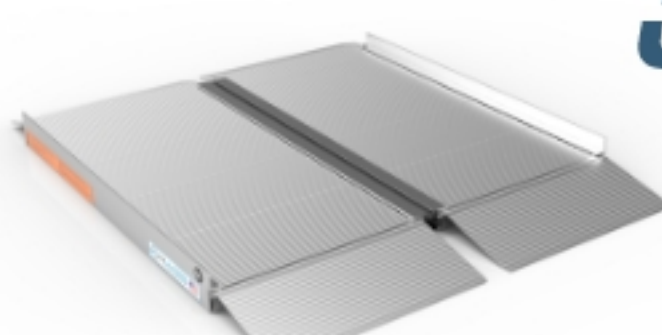

SUITCASE[®] SINGLEFOLD RAMP

EASY ACCESS AT HOME OR ON THE GO

DURABLE DESIGN THAT WILL LAST A LIFETIME

**QUICK & EASY
SET UP**

**SLIP-RESISTANT
TREAD**

**PERFECT FOR
STAIRS**

**SINGLE-
FOLD
DESIGN
FOR EASY
TRANSPORT**

**FOR VEHICLE
AND
HOME USE**

**PERFECT FOR LOADING
MOBILITY
EQUIPMENT**

**IDEAL FOR
SCOOTERS &
WHEELCHAIRS**

AVAILABLE IN SIZES RANGING FROM 2'-8'

2'

3'

4'

5'

6'

7'

8'

ACCESSORY OPTION:

**THE TOP LIP
EXTENSION
INCREASES THE
RAMP'S TOP LIP
TRANSITION
PLATE FROM
3" TO 9", ALLOWING
THE RAMP TO CLEAR
THE BUMPER OF
SUVS AND VANS**