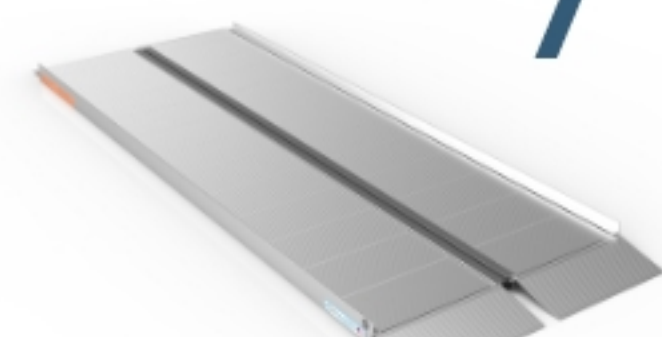

SUITCASE[®] SINGLEFOLD RAMP

EASY ACCESS AT HOME OR ON THE GO

DURABLE DESIGN THAT WILL LAST A LIFETIME

**QUICK & EASY
SET UP**

**SLIP-RESISTANT
TREAD**

**PERFECT FOR
STAIRS**

**SINGLE-
FOLD
DESIGN
FOR EASY
TRANSPORT**

**FOR VEHICLE
AND
HOME USE**

**PERFECT FOR LOADING
MOBILITY
EQUIPMENT**

**IDEAL FOR
SCOOTERS &
WHEELCHAIRS**

AVAILABLE IN SIZES RANGING FROM 2'-8'

2'

3'

4'

5'

6'

7'

8'

ACCESSORY OPTION:

**THE TOP LIP
EXTENSION
INCREASES THE
RAMP'S TOP LIP
TRANSITION
PLATE FROM
3" TO 9", ALLOWING
THE RAMP TO CLEAR
THE BUMPER OF
SUVS AND VANS**