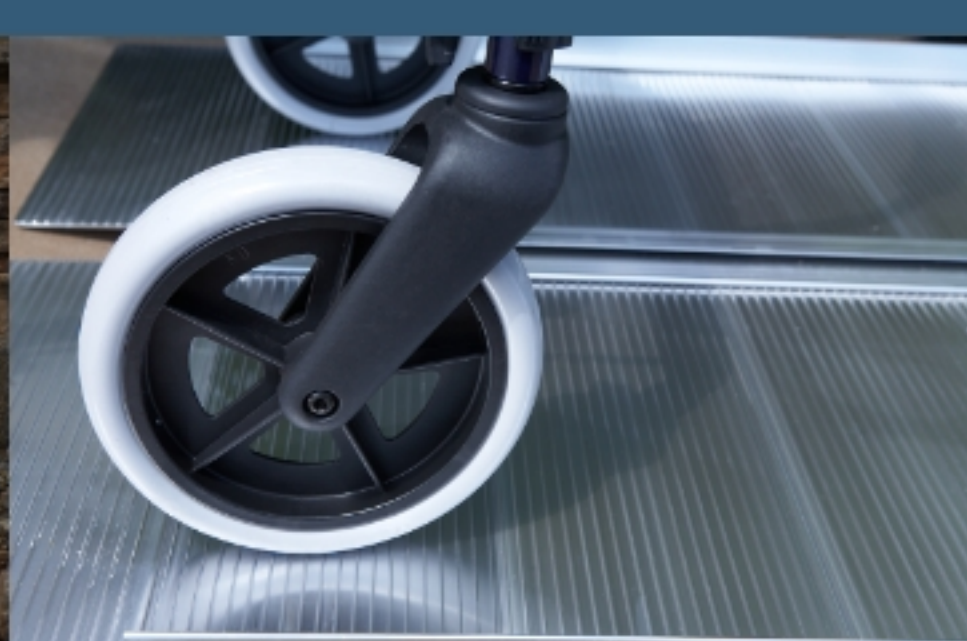

SUITCASE[®] SINGLEFOLD RAMP

EASY ACCESS AT HOME OR ON THE GO

DURABLE DESIGN THAT WILL LAST A LIFETIME

**QUICK & EASY
SET UP**

**SLIP-RESISTANT
TREAD**

**PERFECT FOR
STAIRS**

**SINGLE-
FOLD
DESIGN
FOR EASY
TRANSPORT**

**FOR VEHICLE
AND
HOME USE**

**PERFECT FOR LOADING
MOBILITY
EQUIPMENT**

**IDEAL FOR
SCOOTERS &
WHEELCHAIRS**

AVAILABLE IN SIZES RANGING FROM 2'-8'

2'

3'

4'

5'

6'

7'

8'

ACCESSORY OPTION:

**THE TOP LIP
EXTENSION
INCREASES THE
RAMP'S TOP LIP
TRANSITION
PLATE FROM
3" TO 9", ALLOWING
THE RAMP TO CLEAR
THE BUMPER OF
SUVS AND VANS**