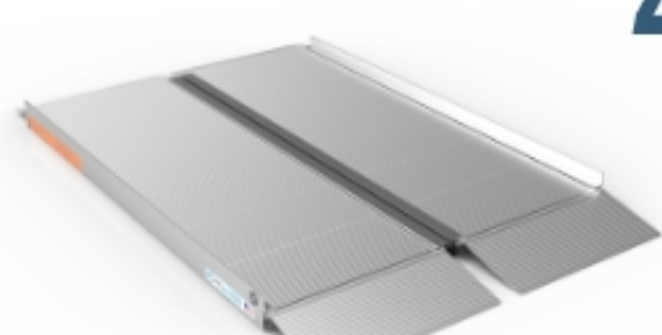

**FOR VEHICLE
AND
HOME USE**

**PERFECT FOR LOADING
MOBILITY
EQUIPMENT**

**IDEAL FOR
SCOOTERS &
WHEELCHAIRS**

AVAILABLE IN SIZES RANGING FROM 2'-8'

2'

3'

4'

5'

6'

7'

8'

ACCESSORY OPTION:

**THE TOP LIP
EXTENSION
INCREASES THE
RAMP'S TOP LIP
TRANSITION
PLATE FROM
3" TO 9", ALLOWING
THE RAMP TO CLEAR
THE BUMPER OF
SUVS AND VANS**