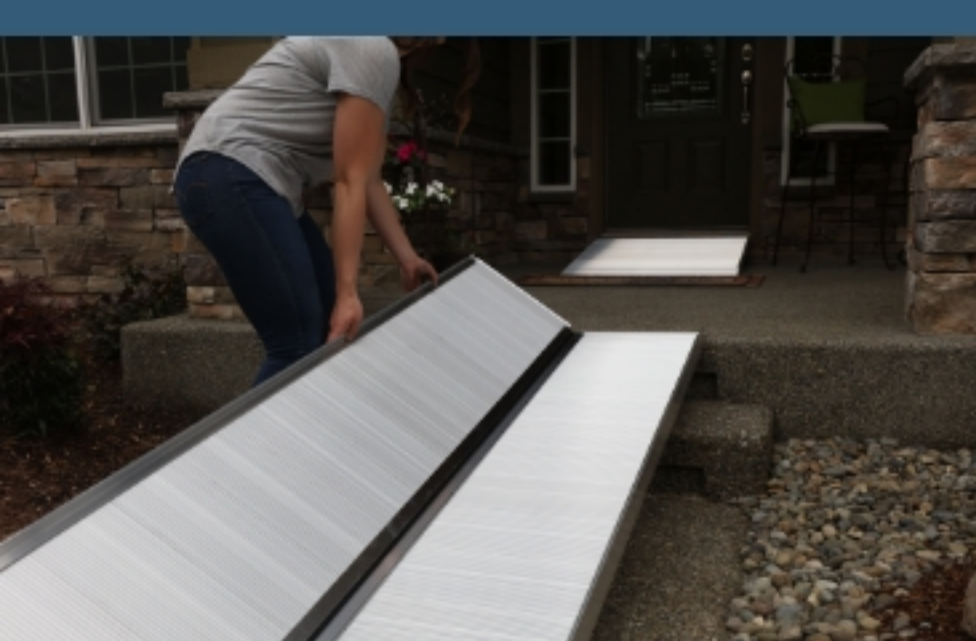

SUITCASE[®] SINGLEFOLD RAMP

EASY ACCESS AT HOME OR ON THE GO

DURABLE DESIGN THAT WILL LAST A LIFETIME

**QUICK & EASY
SET UP**

**SLIP-RESISTANT
TREAD**

**PERFECT FOR
STAIRS**

**SINGLE-
FOLD
DESIGN
FOR EASY
TRANSPORT**

**FOR VEHICLE
AND
HOME USE**

**PERFECT FOR LOADING
MOBILITY
EQUIPMENT**

**IDEAL FOR
SCOOTERS &
WHEELCHAIRS**

AVAILABLE IN SIZES RANGING FROM 2'-8'

2'

3'

4'

5'

6'

7'

8'

ACCESSORY OPTION:

**THE TOP LIP
EXTENSION
INCREASES THE
RAMP'S TOP LIP
TRANSITION
PLATE FROM
3" TO 9", ALLOWING
THE RAMP TO CLEAR
THE BUMPER OF
SUVS AND VANS**