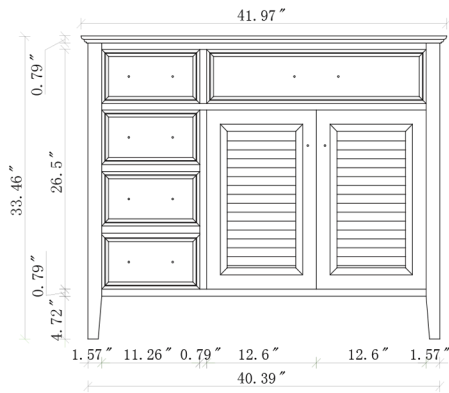

ARIEL

KENSINGTON 43" SINGLE SINK BASE CABINET

MODEL: D043S-R

Cabinet Size 42"W x 21.5"D x 33.5"H

1. Features
2. Solid Wood Construction
   - Two Soft-Closing Doors
   - Four Full-Extension, Dove-Tail Construction, Soft-Closing Drawers and One Decorative Faux Drawer
   - Satin Nickel Finish Hardware

COLLECTION:

ARIEL KENSINGTON

FRONT

BACK VIEW

SIDE VIEW