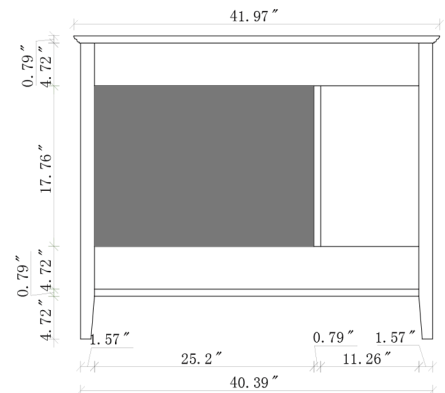

ARIEL

KENSINGTON 43" SINGLE SINK BASE CABINET

MODEL: D043S-R

Cabinet Size 42"W x 21.5"D x 33.5"H

1. Features
2. Solid Wood Construction
   - Two Soft-Closing Doors
   - Four Full-Extension, Dove-Tail Construction, Soft-Closing Drawers and One Decorative Faux Drawer
   - Satin Nickel Finish Hardware

COLLECTION:

ARIEL KENSINGTON

FRONT

BACK VIEW

SIDE VIEW