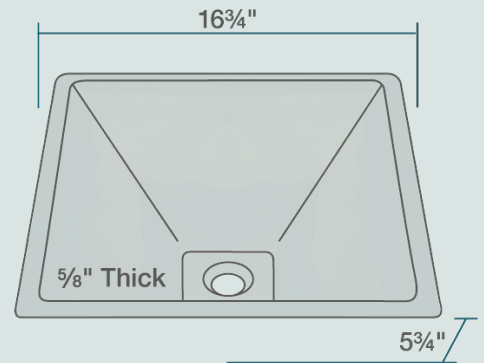

16 3/4" x 16 3/4" x 5 3/4"
 Tempered Glass
 Lifetime Warranty
 Foil-Undertone Glass Sink

Accessories

*Accessories not included

UPC: 819084010078

Features

<p>Vessel Installation</p>	<p>18" Minimum Cabinet Size</p>	<p>5/8" Thick</p>	<p>Tempered Glass</p>	<p>Limited Lifetime Warranty</p>	