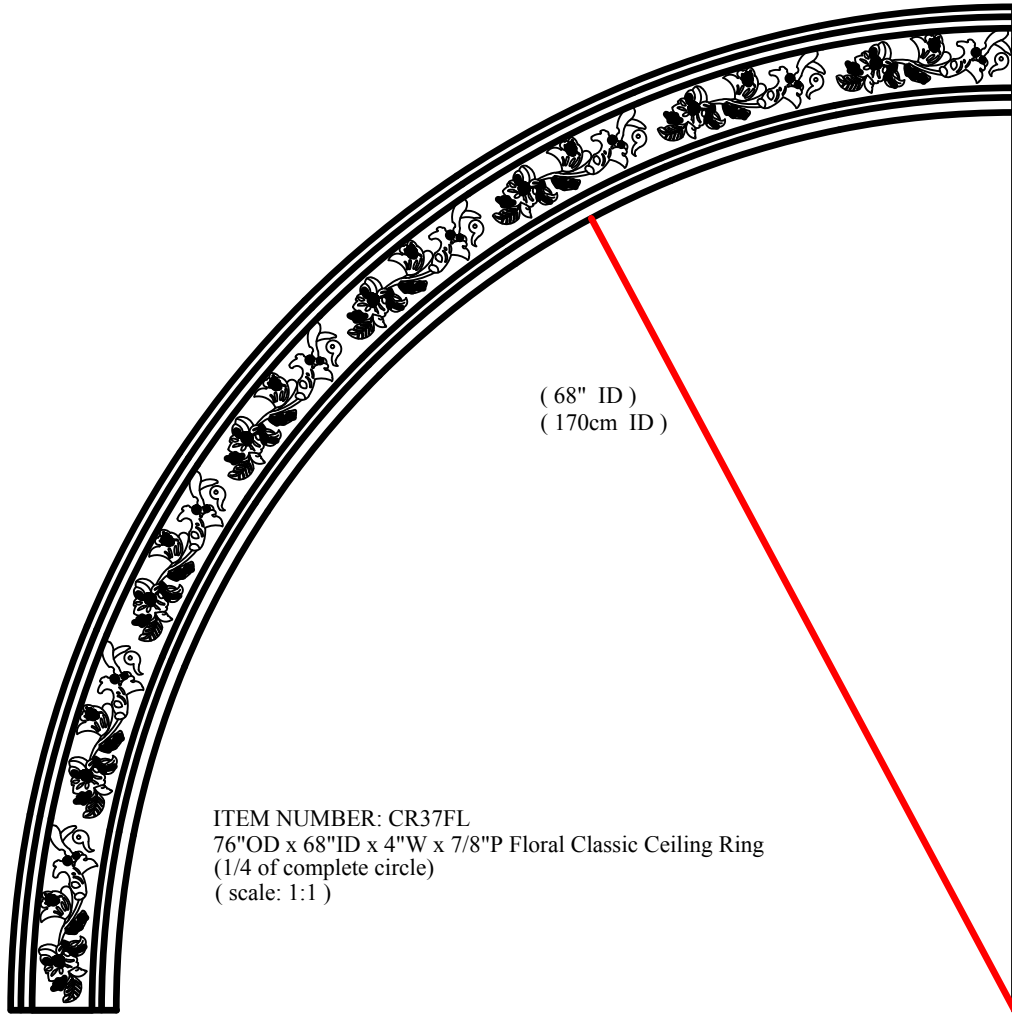

AUTODESK

AUTODESK

(68" ID)
(170cm ID)

(76" OD)
(190cm OD)

ITEM NUMBER: CR37FL
76"OD x 68"ID x 4"W x 7/8"P Floral Classic Ceiling Ring
(1/4 of complete circle)
(scale: 1:1)

AUTODESK

P: 866.607.0453 / F: 866.591.3143
2300W. Main St. / Clarksville , TX 75426
sales@ekenamillwork.com /www.ekenamillwork.com