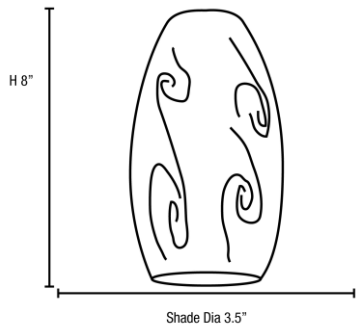

**PRODUCT MEASUREMENTS**

<b>FIXTURE**</b>	<b>BACKPLATE / CANOPY**</b>
Length:	Length
Width:	Width:
Diameter	Diameter:
Height: 8"	Height: 1.25"
Extension:	
Overall Height: 10-153"	

**TECHNICAL SPECIFICATIONS**

Project Name: \_\_\_\_\_

Location: \_\_\_\_\_

Type: \_\_\_\_\_

Quantity: \_\_\_\_\_

Notes: \_\_\_\_\_

**LINE DRAWING**

**IES FILE**

In addition to Access Lighting's purchase and warranty terms and conditions, by signing below or placing an order, you agree that you are authorized to bind the entity placing any order and acknowledge the following: All of sizes and measurements are approximate and all images are for illustrative purposes only. In the event of an inconsistency, the "Product Measurements" section controls. There also may be slight differences in the colors and designs compared to the displayed and printed images.