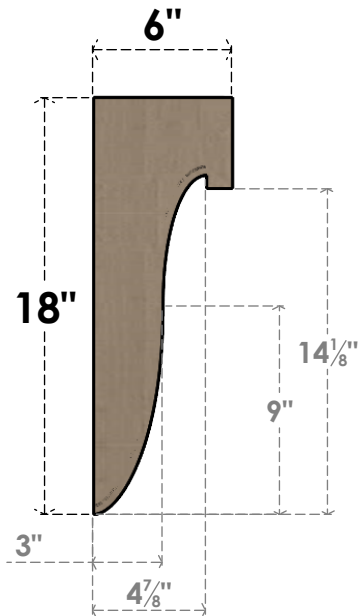

ITEM NUMBER: CORU03X06X18DELRCPR

3"W X 6"D X 18"H SERIES 2 THIN DEL MONTE ROUGH CEDAR TIMBERTHANE
FAUX WOOD CORBEL, PRIMED

SIDE PROFILE

FRONT PROFILE

ISOMETRIC

EKENA MILLWORK
2300 WEST MAIN ST.
CLARKSVILLE, TX 75426
TOLL FREE: 866-607-0453
WWW.EKENAMILLWORK.COM

NOTES

1. INSTALLATION TO BE COMPLETED IN ACCORDANCE WITH MANUFACTURER'S SPECIFICATIONS.
2. DRAWING MAY NOT BE TO SCALE
3. THIS DRAWING IS INTENDED FOR DESIGN AND PLANNING PURPOSES ONLY.
4. ALL INFORMATION CONTAINED HEREIN WAS CURRENT AT THE TIME OF DEVELOPMENT BUT MUST BE REVIEWED AND APPROVED BY THE PRODUCT MANUFACTURER TO BE CONSIDERED ACCURATE.
5. TIMBERTHANE ARCHITECTURAL PRODUCTS ARE MADE FROM HIGH DENSITY URETHANE AND COME FACTORY PRIMED