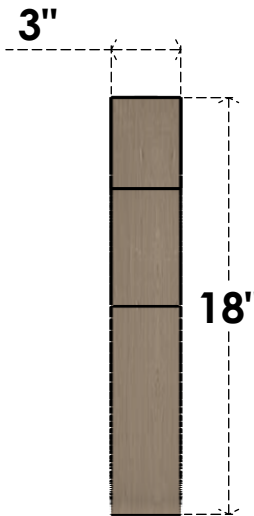

ITEM NUMBER: CORU03X06X18DELRCPR

3"W X 6"D X 18"H SERIES 2 THIN DEL MONTE ROUGH CEDAR TIMBERTHANE
FAUX WOOD CORBEL, PRIMED

SIDE PROFILE

FRONT PROFILE

ISOMETRIC

EKENA MILLWORK
2300 WEST MAIN ST.
CLARKSVILLE, TX 75426
TOLL FREE: 866-607-0453
WWW.EKENAMILLWORK.COM

NOTES

1. INSTALLATION TO BE COMPLETED IN ACCORDANCE WITH MANUFACTURER'S SPECIFICATIONS.
2. DRAWING MAY NOT BE TO SCALE
3. THIS DRAWING IS INTENDED FOR DESIGN AND PLANNING PURPOSES ONLY.
4. ALL INFORMATION CONTAINED HEREIN WAS CURRENT AT THE TIME OF DEVELOPMENT BUT MUST BE REVIEWED AND APPROVED BY THE PRODUCT MANUFACTURER TO BE CONSIDERED ACCURATE.
5. TIMBERTHANE ARCHITECTURAL PRODUCTS ARE MADE FROM HIGH DENSITY URETHANE AND COME FACTORY PRIMED