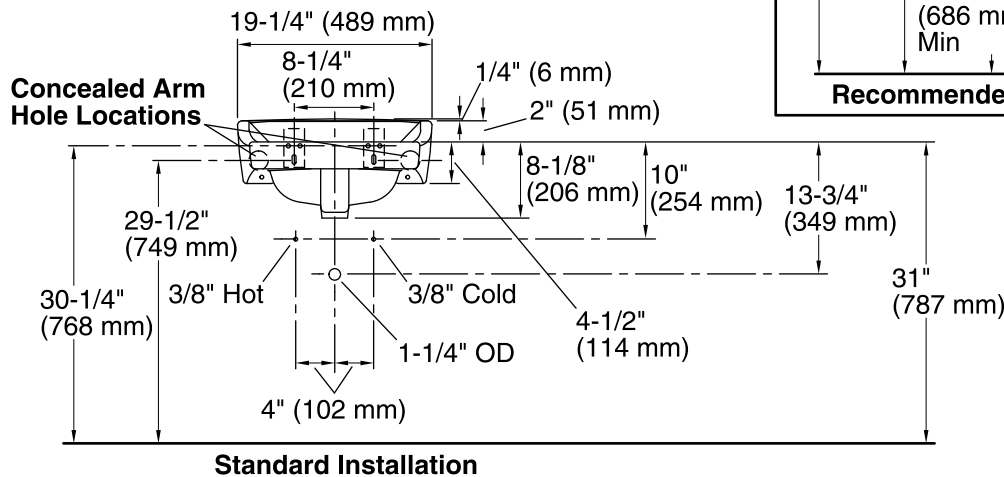

Technical Information

All product dimensions are nominal.

Bowl configuration:	Single
Installation:	Wall-mount
Bowl area (Only)	Length: 14" (356 mm) Width: 11" (279 mm) Water depth: 4-7/16" (113 mm)
Number of deck holes:	3
Faucet hole(s):	1-3/8" (35 mm)
Drain hole:	1-3/4" (44 mm)

Notes

Install this product according to the installation instructions.

ADA compliant when installed to the specific requirements of these regulations.