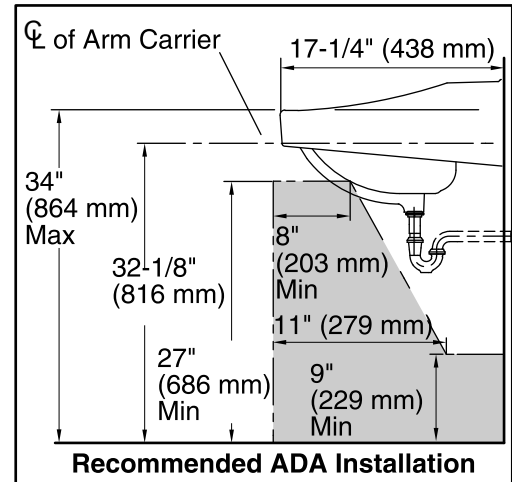

Technical Information

All product dimensions are nominal.

Bowl configuration:	Single
Installation:	Wall-mount
Bowl area (Only)	Length: 14" (356 mm) Width: 11" (279 mm) Water depth: 4-7/16" (113 mm)
Number of deck holes:	3
Faucet hole(s):	1-3/8" (35 mm)
Drain hole:	1-3/4" (44 mm)

Notes

Install this product according to the installation instructions.

ADA compliant when installed to the specific requirements of these regulations.