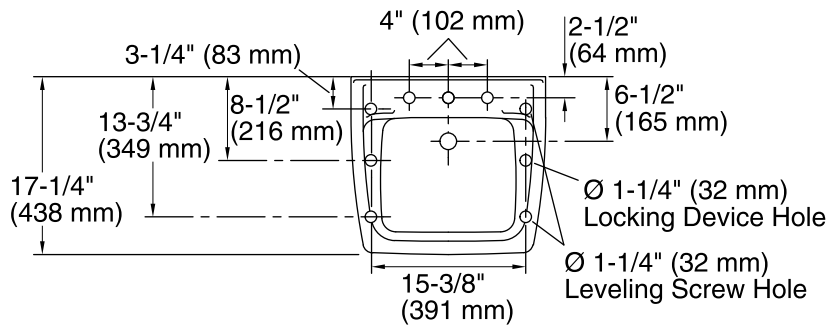

Technical Information

All product dimensions are nominal.

Bowl configuration:	Single
Installation:	Wall-mount
Bowl area (Only)	Length: 14" (356 mm) Width: 11" (279 mm) Water depth: 4-7/16" (113 mm)
Number of deck holes:	3
Faucet hole(s):	1-3/8" (35 mm)
Drain hole:	1-3/4" (44 mm)

Notes

Install this product according to the installation instructions.

ADA compliant when installed to the specific requirements of these regulations.