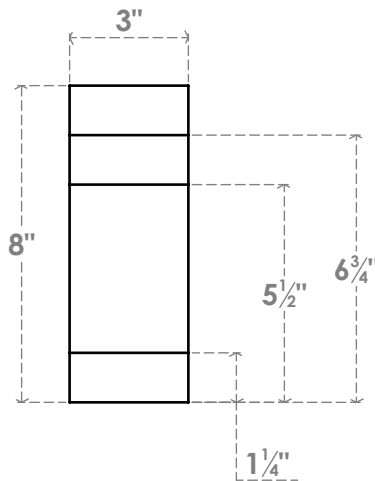

RFTP03X08X16MED

3"W X 8"H X 16"L MEDITERRANEAN ARCHITECTURAL GRADE PVC RAFTER TAIL

SIDE PROFILE

FRONT PROFILE

ISOMETRIC

EKENA MILLWORK
 2300 WEST MAIN ST.
 CLARKSVILLE, TX 75426
 TOLL FREE: 866-607-0453
 WWW.EKENAMILLWORK.COM

NOTES

1. INSTALLATION TO BE COMPLETED IN ACCORDANCE WITH MANUFACTURER'S SPECIFICATIONS.
2. DRAWING MAY NOT BE TO SCALE
3. THIS DRAWING IS INTENDED FOR DESIGN AND PLANNING PURPOSES ONLY.
4. ALL INFORMATION CONTAINED HEREIN WAS CURRENT AT THE TIME OF DEVELOPMENT BUT MUST BE REVIEWED AND APPROVED BY THE PRODUCT MANUFACTURER TO BE CONSIDERED ACCURATE.
5. ARCHITECTURAL GRADE PVC PRODUCTS ARE MADE FROM EXPANDED CELLULAR PVC AND COME NATURALLY WHITE BUT MAY BE PAINTED