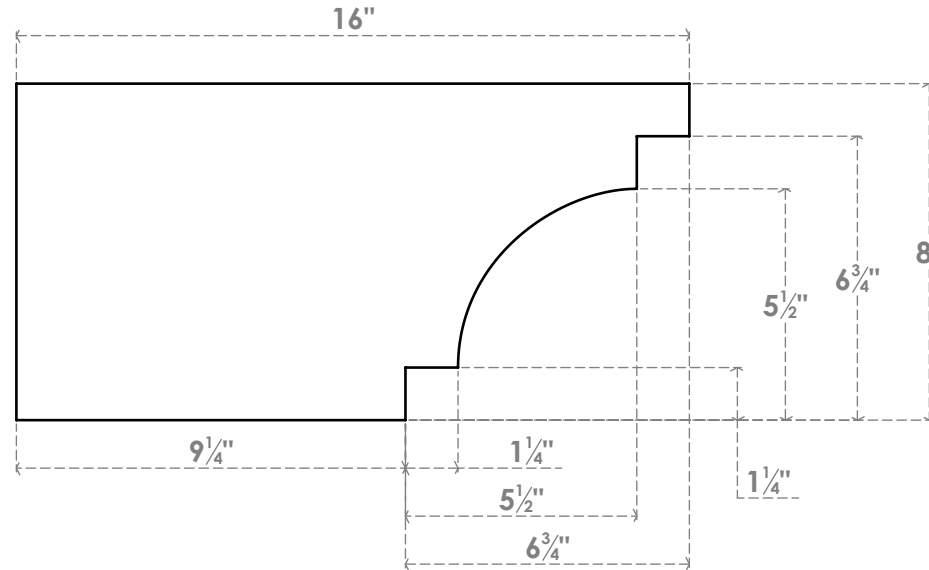

RFTP03X08X16MED

3"W X 8"H X 16"L MEDITERRANEAN ARCHITECTURAL GRADE PVC RAFTER TAIL

SIDE PROFILE

FRONT PROFILE

ISOMETRIC

EKENA MILLWORK
 2300 WEST MAIN ST.
 CLARKSVILLE, TX 75426
 TOLL FREE: 866-607-0453
 WWW.EKENAMILLWORK.COM