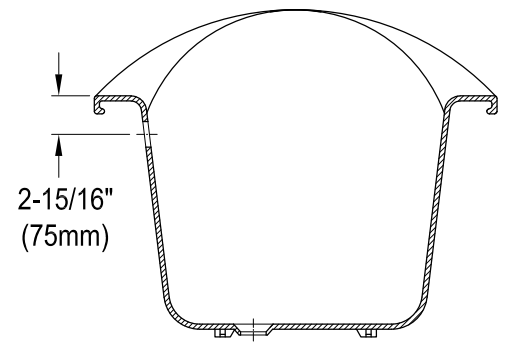

# VCTND7231NP0,1,2,5,8

72" Cast Iron Clawfoot Tub

M10 x 20 (4 pcs)

Four screws are shown, representing the hardware required for assembly.

Section A-A