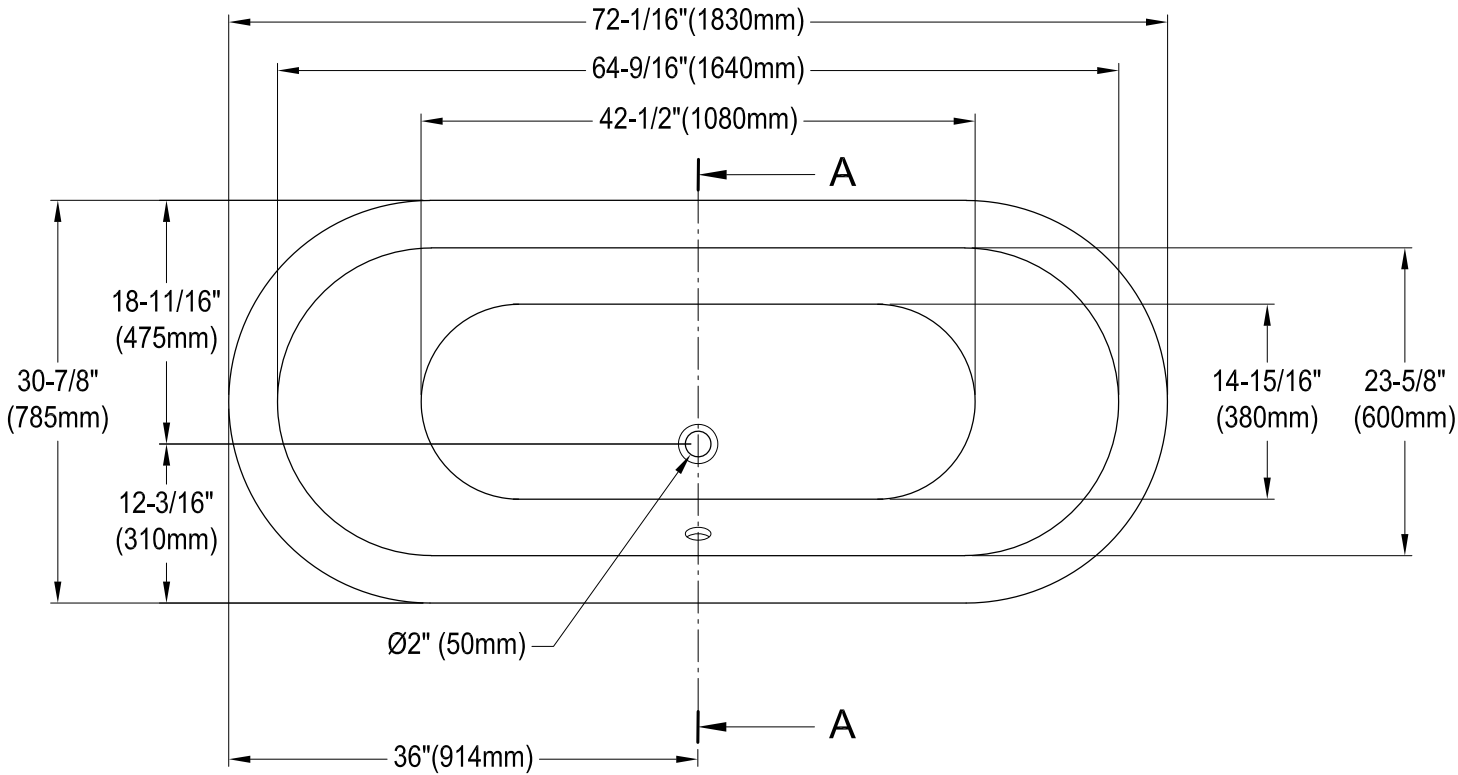

# VCTND7231NP0,1,2,5,8

72" Cast Iron Clawfoot Tub

M10 x 20 (4 pcs)

Four screws are shown, representing the hardware required for assembly.

Section A-A