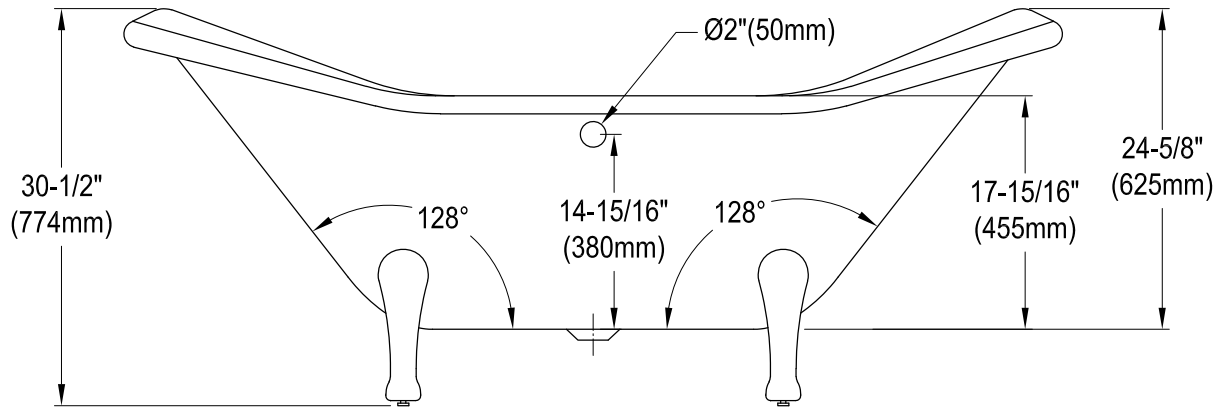

# VCTND7231NP0,1,2,5,8

72" Cast Iron Clawfoot Tub

M10 x 20 (4 pcs)

Four screws are shown, representing the hardware required for assembly.

Section A-A