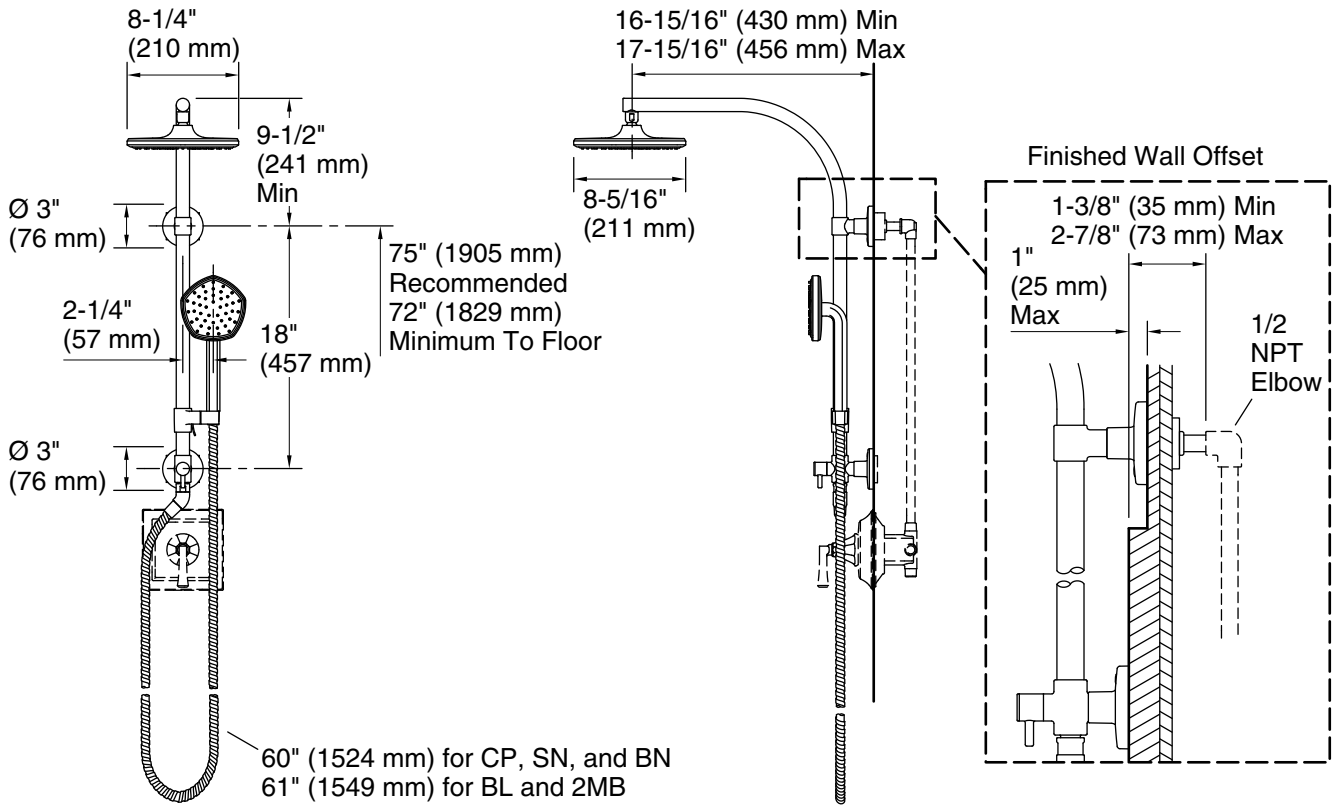

Features

- HydroRail-R arch shower column designed for new installations or retrofit applications to replace an existing shower arm
- Diverter positioned at the base of the column allows user to easily switch flow between handshower and rainhead
- Slidebar bracket allows you to adjust the height and angle of the handshower
- Full Coverage with Katalyst™ air-induction technology delivers a drenching spray experience, ideal for rinsing shampoo from hair
- MasterClean™ sprayface features an easy-to-clean surface that withstands mineral buildup and maximizes spray performance
- Optimized sprayface for consistent spray coverage
- 1.75 gpm (6.6 lpm) maximum flow rate at 80 psi (5.5 bar)
- Part of the Occasion bathroom faucet and accessory collection
- This product can help a building earn Water Efficiency points in LEED® Green Building Rating System

Installation

- Shower-only wall-mount installation
- Installs in less than 60 minutes without changes to in-wall plumbing (subject to condition of existing installation)
- Includes an adapter that fits most installations
- May require additional service parts based on installation type (see installation guide for details)
- 1/2" -14 NPT connection

Included Components

K-27118-G Round two function handshower, 1.75 gpm

Codes/Standards

ASME A112.18.1/CSA B125.1
DOE - Energy Policy Act 1992
EPA WaterSense®
California Energy Commission (CEC)
NOM Standards
NOM 008-CONAGUA

Technical Information

All product dimensions are nominal.

Spout:

Handshower rated max flow: 1.75 gal/min (6.6 l/min)

Shower/Rainhead rated max flow: 1.75 gal/min (6.6 l/min)