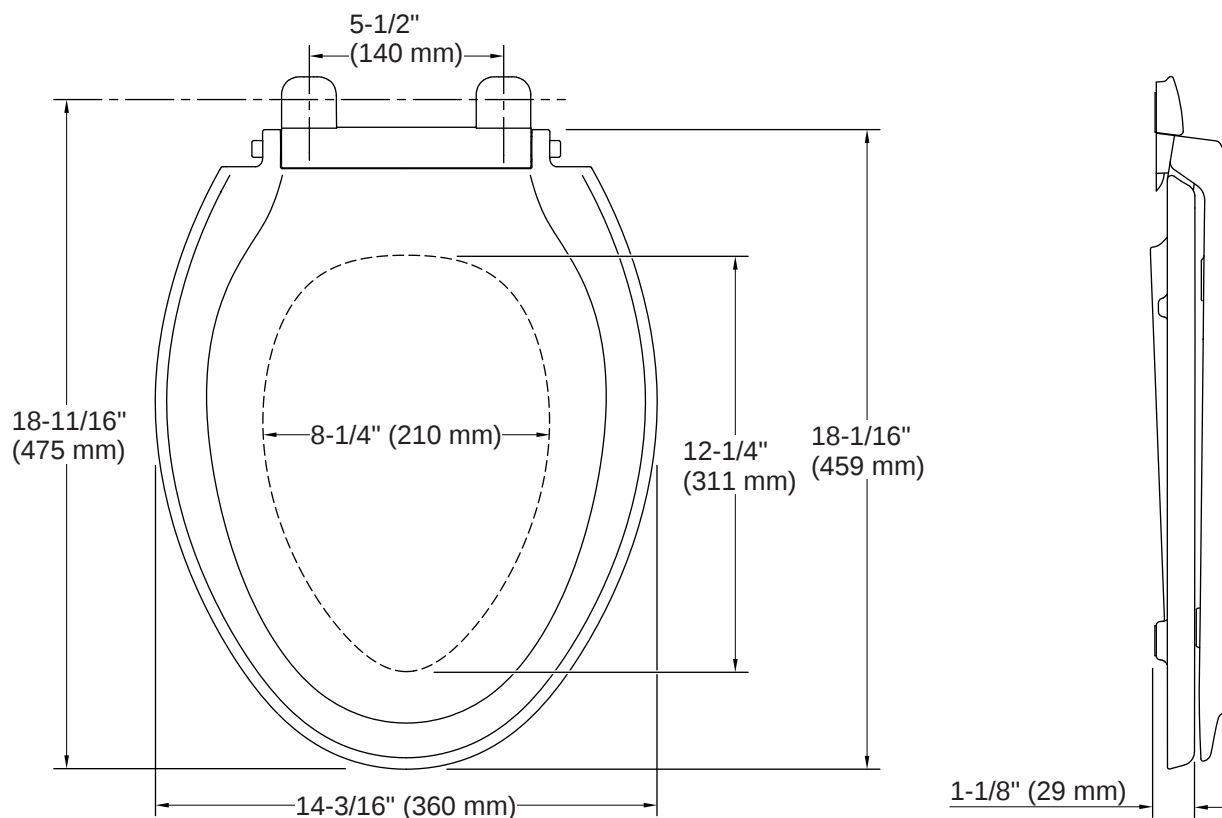

Installation Notes

Install this product according to the installation instructions.