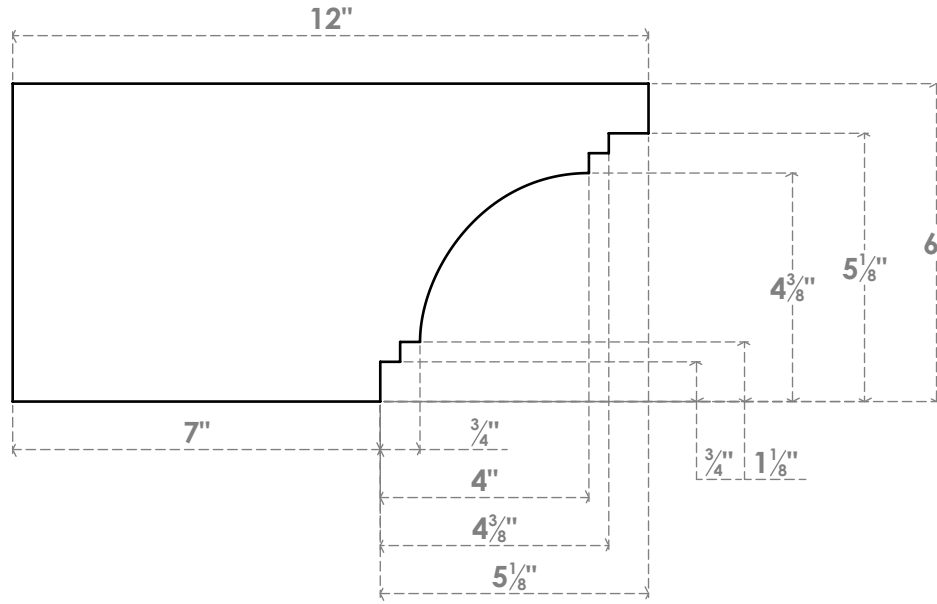

# RFTP03X06X12PEC

3"W X 6"H X 12"L PESCADERO ARCHITECTURAL GRADE PVC RAFTER TAIL

SIDE PROFILE

FRONT PROFILE

ISOMETRIC

EKENA MILLWORK  
 2300 WEST MAIN ST.  
 CLARKSVILLE, TX 75426  
 TOLL FREE: 866-607-0453  
 WWW.EKENAMILLWORK.COM