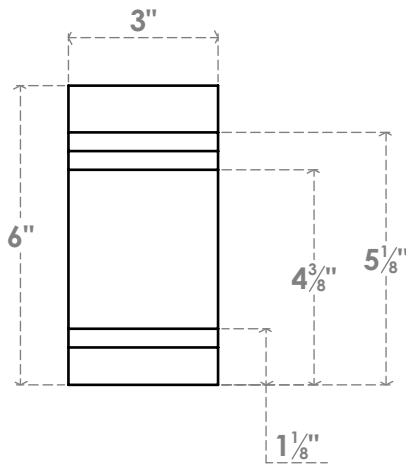

# RFTP03X06X12PEC

3"W X 6"H X 12"L PESCADERO ARCHITECTURAL GRADE PVC RAFTER TAIL

SIDE PROFILE

FRONT PROFILE

ISOMETRIC

EKENA MILLWORK  
 2300 WEST MAIN ST.  
 CLARKSVILLE, TX 75426  
 TOLL FREE: 866-607-0453  
 WWW.EKENAMILLWORK.COM

NOTES

1. INSTALLATION TO BE COMPLETED IN ACCORDANCE WITH MANUFACTURER'S SPECIFICATIONS.
2. DRAWING MAY NOT BE TO SCALE
3. THIS DRAWING IS INTENDED FOR DESIGN AND PLANNING PURPOSES ONLY.
4. ALL INFORMATION CONTAINED HEREIN WAS CURRENT AT THE TIME OF DEVELOPMENT BUT MUST BE REVIEWED AND APPROVED BY THE PRODUCT MANUFACTURER TO BE CONSIDERED ACCURATE.
5. ARCHITECTURAL GRADE PVC PRODUCTS ARE MADE FROM EXPANDED CELLULAR PVC AND COME NATURALLY WHITE BUT MAY BE PAINTED