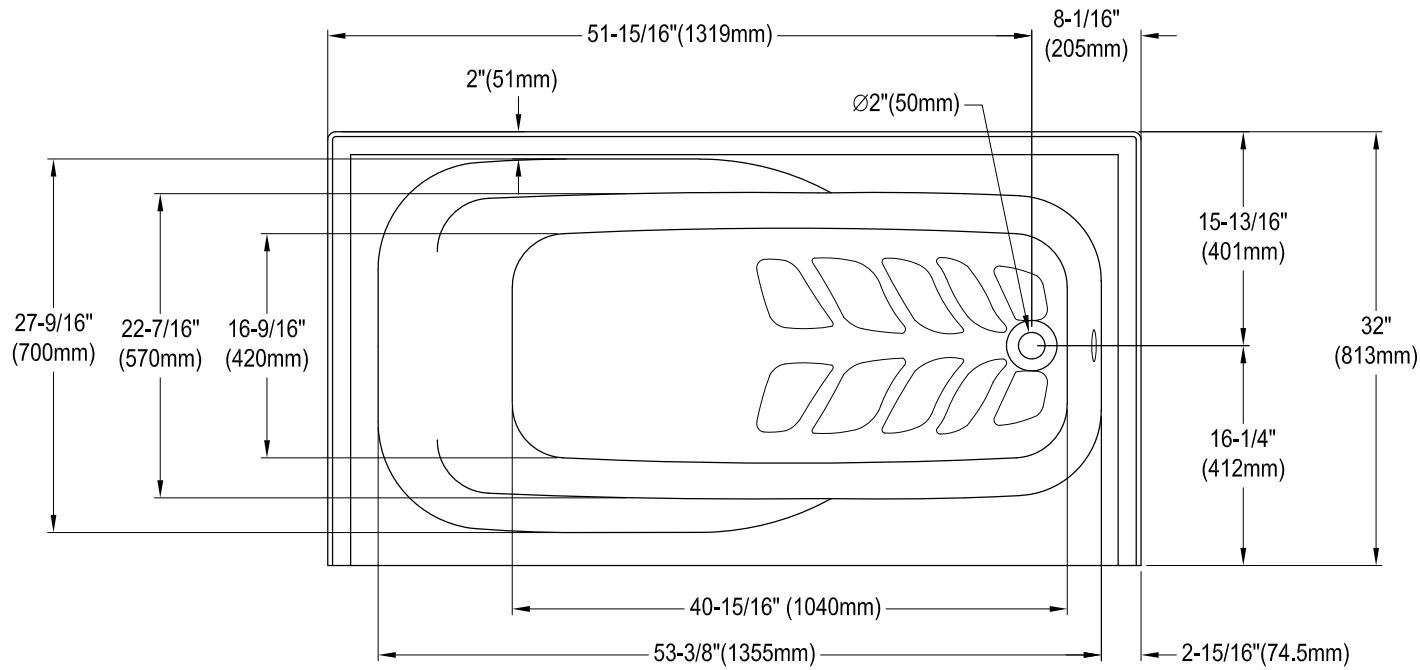

# 60" Acrylic Anti-Skid Alcove Tub With Right Hand Drain Hole

M10 x 60 (2 pcs)  
M10 x 45 (2 pcs)