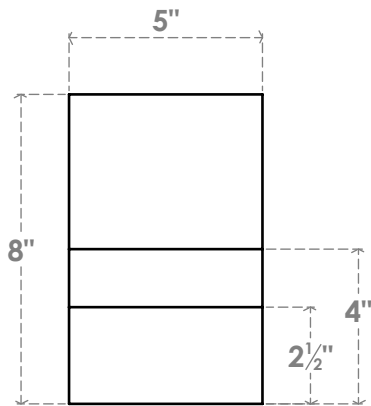

RFTP05X08X36RID

5"W X 8"H X 36"L RIDGEWOOD ARCHITECTURAL GRADE PVC RAFTER TAIL

SIDE PROFILE

FRONT PROFILE

ISOMETRIC

EKENA MILLWORK
 2300 WEST MAIN ST.
 CLARKSVILLE, TX 75426
 TOLL FREE: 866-607-0453
 WWW.EKENAMILLWORK.COM