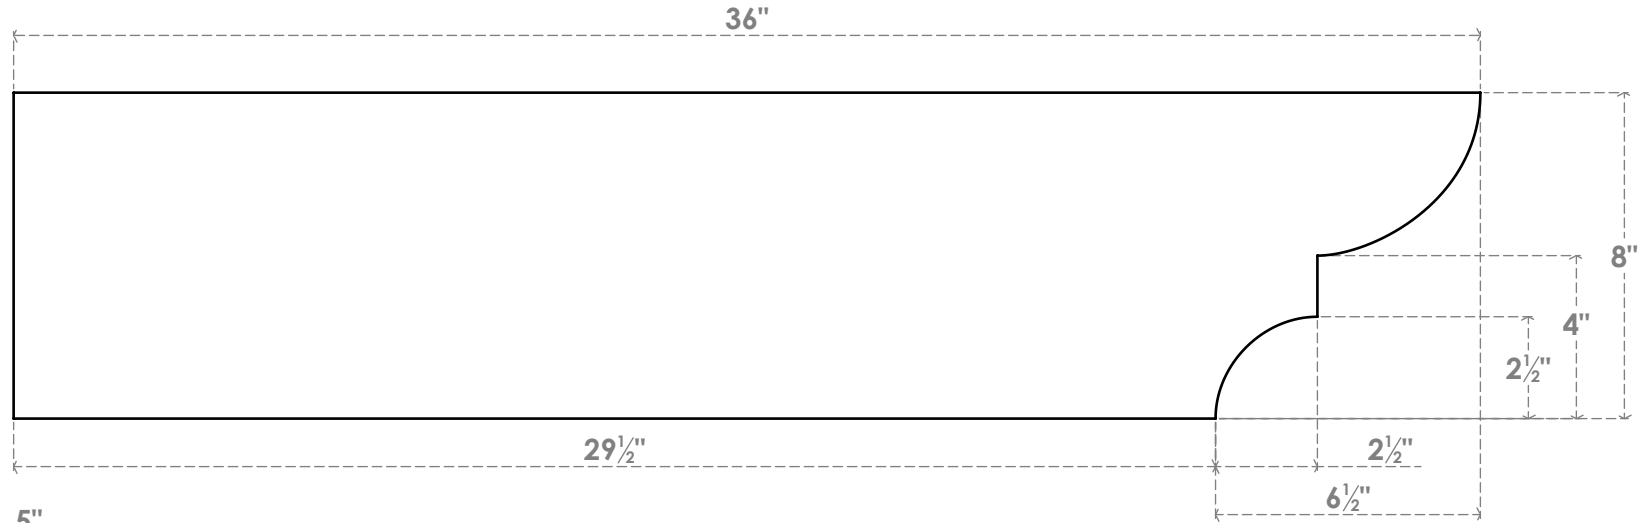

RFTP05X08X36RID

5"W X 8"H X 36"L RIDGEWOOD ARCHITECTURAL GRADE PVC RAFTER TAIL

SIDE PROFILE

FRONT PROFILE

ISOMETRIC

EKENA MILLWORK
 2300 WEST MAIN ST.
 CLARKSVILLE, TX 75426
 TOLL FREE: 866-607-0453
 WWW.EKENAMILLWORK.COM