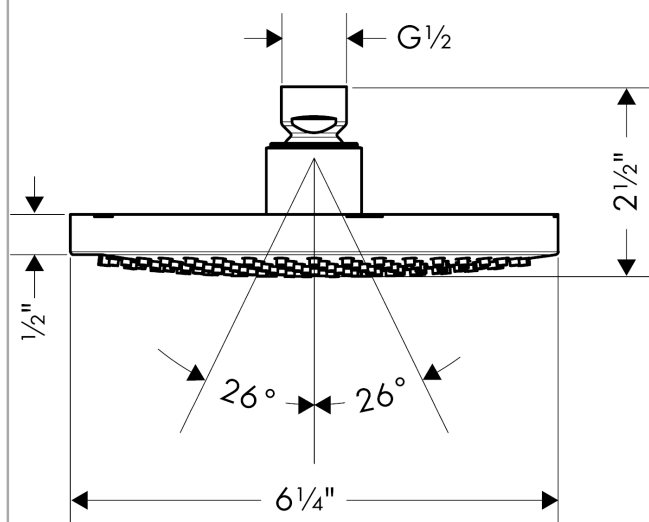

Croma
Showerhead 160 1-Jet, 2.0 GPM
 Finishes : **chrome** Part no. : **28450001**

Description

Features

- Spray modes: Full
- 178 no-clog spray channels
- Flow: 2.0 GPM (7.6 L/Min)
- Fully-finished matching spray face

Item details

List Price \$ 278.00

Technology

Compliance

Product image

Scale drawing

Croma
Showerhead 160 1-Jet, 2.0 GPM
Finishes : **chrome** Part no. : **28450001**

Exploded drawing

Year of production: >01/14

Croma
Showerhead 160 1-Jet, 2.0 GPM
 Finishes : **chrome** Part no. : **28450001**

Spare parts list

Year of production: >01/14

Pos.	Description	Part no.	Price	PU
1	filter packing	88649000	-	1