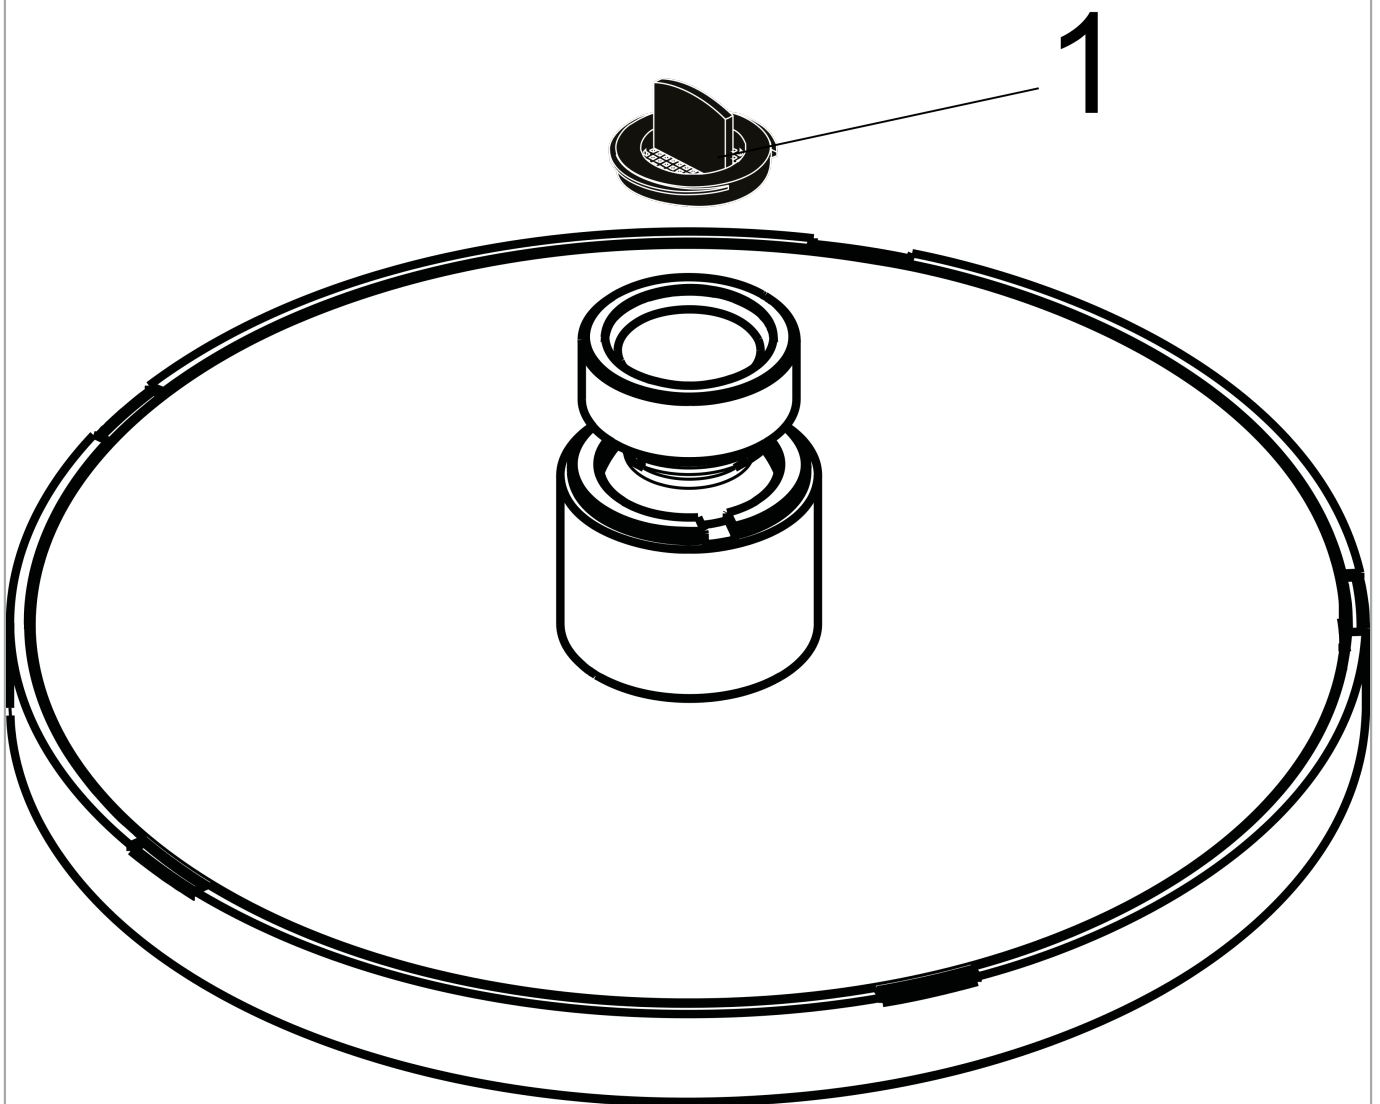

Croma
Showerhead 160 1-Jet, 2.0 GPM
 Finishes : **chrome** Part no. : **28450001**

Description

Features

- Spray modes: Full
- 178 no-clog spray channels
- Flow: 2.0 GPM (7.6 L/Min)
- Fully-finished matching spray face

Item details

List Price \$ 278.00

Technology

Compliance

Product image

Scale drawing

Croma
Showerhead 160 1-Jet, 2.0 GPM
Finishes : **chrome** Part no. : **28450001**

Exploded drawing

Year of production: >01/14

Croma
Showerhead 160 1-Jet, 2.0 GPM
 Finishes : **chrome** Part no. : **28450001**

Spare parts list

Year of production: >01/14

Pos.	Description	Part no.	Price	PU
1	filter packing	88649000	-	1