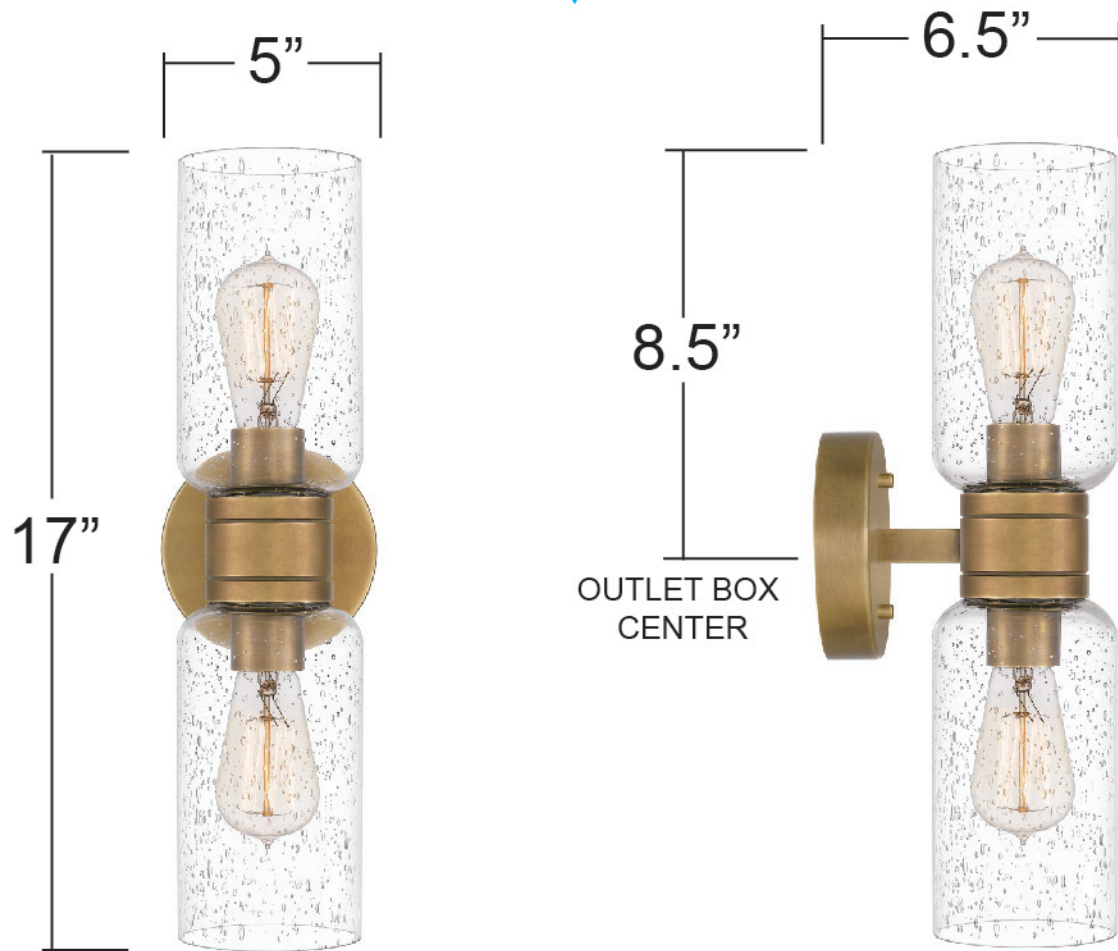

DS19299A1

MOUNTS

BLACKPLATE SIZE: 5" Dia.

NOTE: ALL DIMENSIONS ARE ROUNDED UP TO THE NEAREST 1/4"