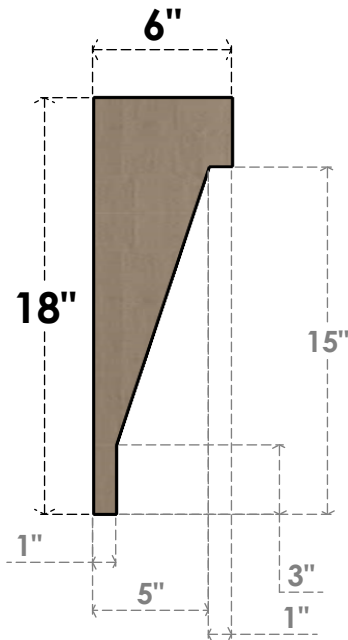

# ITEM NUMBER: CORU03X06X18BURRCPR

3"W X 6"D X 18"H SERIES 2 THIN BURLINGTON ROUGH CEDAR TIMBERTHANE  
FAUX WOOD CORBEL, PRIMED

**SIDE PROFILE**

**FRONT PROFILE**

**ISOMETRIC**

EKENA MILLWORK  
2300 WEST MAIN ST.  
CLARKSVILLE, TX 75426  
TOLL FREE: 866-607-0453  
WWW.EKENAMILLWORK.COM

NOTES

1. INSTALLATION TO BE COMPLETED IN ACCORDANCE WITH MANUFACTURER'S SPECIFICATIONS.
2. DRAWING MAY NOT BE TO SCALE
3. THIS DRAWING IS INTENDED FOR DESIGN AND PLANNING PURPOSES ONLY.
4. ALL INFORMATION CONTAINED HEREIN WAS CURRENT AT THE TIME OF DEVELOPMENT BUT MUST BE REVIEWED AND APPROVED BY THE PRODUCT MANUFACTURER TO BE CONSIDERED ACCURATE.
5. TIMBERTHANE ARCHITECTURAL PRODUCTS ARE MADE FROM HIGH DENSITY URETHANE AND COME FACTORY PRIMED