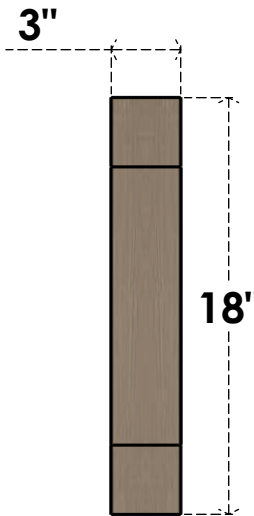

# ITEM NUMBER: CORU03X06X18BURRCPR

3"W X 6"D X 18"H SERIES 2 THIN BURLINGTON ROUGH CEDAR TIMBERTHANE  
FAUX WOOD CORBEL, PRIMED

**SIDE PROFILE**

**FRONT PROFILE**

**ISOMETRIC**

EKENA MILLWORK  
2300 WEST MAIN ST.  
CLARKSVILLE, TX 75426  
TOLL FREE: 866-607-0453  
WWW.EKENAMILLWORK.COM

NOTES

1. INSTALLATION TO BE COMPLETED IN ACCORDANCE WITH MANUFACTURER'S SPECIFICATIONS.
2. DRAWING MAY NOT BE TO SCALE
3. THIS DRAWING IS INTENDED FOR DESIGN AND PLANNING PURPOSES ONLY.
4. ALL INFORMATION CONTAINED HEREIN WAS CURRENT AT THE TIME OF DEVELOPMENT BUT MUST BE REVIEWED AND APPROVED BY THE PRODUCT MANUFACTURER TO BE CONSIDERED ACCURATE.
5. TIMBERTHANE ARCHITECTURAL PRODUCTS ARE MADE FROM HIGH DENSITY URETHANE AND COME FACTORY PRIMED