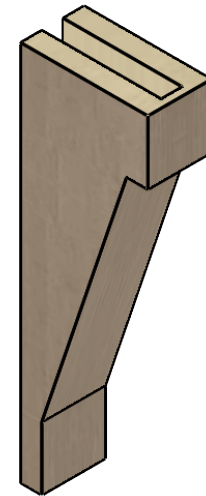

# ITEM NUMBER: CORU03X06X18BURRCPR

3"W X 6"D X 18"H SERIES 2 THIN BURLINGTON ROUGH CEDAR TIMBERTHANE  
FAUX WOOD CORBEL, PRIMED

**SIDE PROFILE**

**FRONT PROFILE**

**ISOMETRIC**

EKENA MILLWORK  
2300 WEST MAIN ST.  
CLARKSVILLE, TX 75426  
TOLL FREE: 866-607-0453  
WWW.EKENAMILLWORK.COM

NOTES

1. INSTALLATION TO BE COMPLETED IN ACCORDANCE WITH MANUFACTURER'S SPECIFICATIONS.
2. DRAWING MAY NOT BE TO SCALE
3. THIS DRAWING IS INTENDED FOR DESIGN AND PLANNING PURPOSES ONLY.
4. ALL INFORMATION CONTAINED HEREIN WAS CURRENT AT THE TIME OF DEVELOPMENT BUT MUST BE REVIEWED AND APPROVED BY THE PRODUCT MANUFACTURER TO BE CONSIDERED ACCURATE.
5. TIMBERTHANE ARCHITECTURAL PRODUCTS ARE MADE FROM HIGH DENSITY URETHANE AND COME FACTORY PRIMED