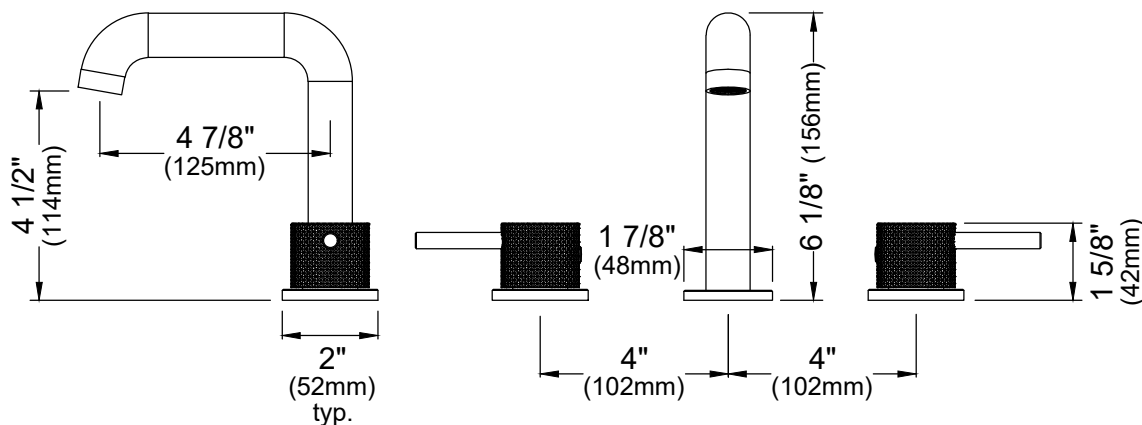

Finishes Available

MODEL	FINISH
KBF464C	Chrome
KBF464MB	Matte Black
KBF464SS	Stainless Steel