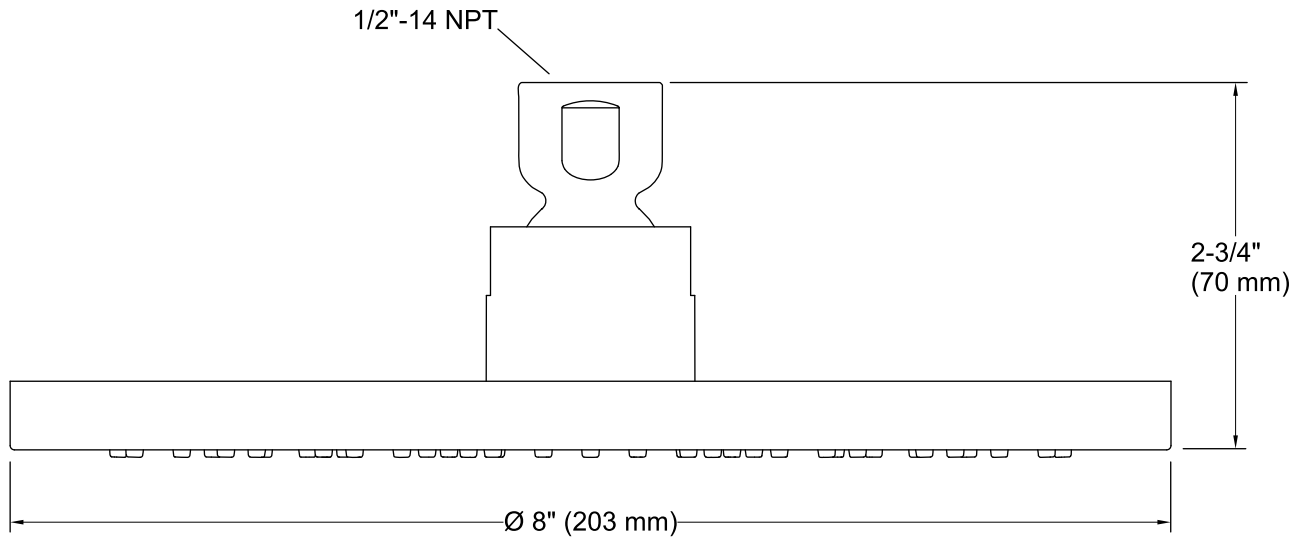

Features

- Single-function Rain showerhead.
- MasterClean™ spray nozzles prohibit mineral buildup for easy cleaning.
- Katalyst™ Spray Technology with air induction ball joint.
- Optimized sprayface for maximum performance.
- 2.5 gallon (9.5 L) per minute flow rate.

Material

- Solid brass construction.

Installation

- 1/2" - 14 NPT connection.

Codes/Standards

ASME A112.18.1/CSA B125.1
DOE - Energy Policy Act 1992

KOHLER® Faucet Lifetime Limited Warranty

See website for detailed warranty information.

Technical Information

All product dimensions are nominal.

Showerhead:

Rated maximum flow: 2.5 gal/min (9.5 l/min)

Notes

Install this product according to the installation guide.