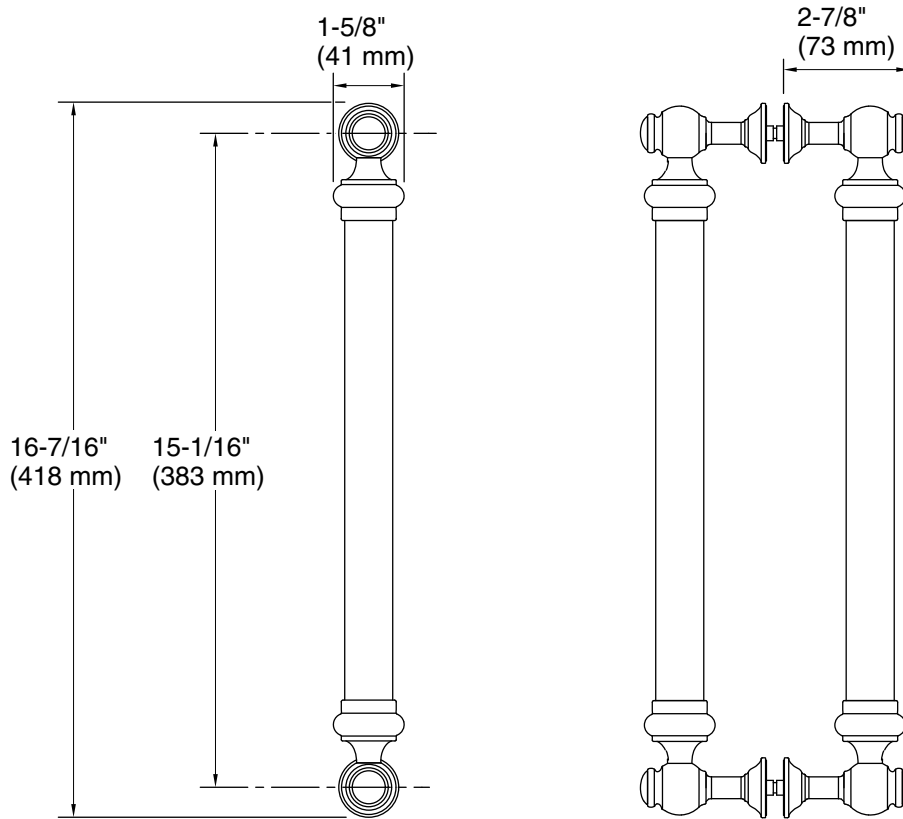

Features

- Back-to-back 16-7/16" (418 mm) vertical handles
- Double handle opens door from the inside and outside of the shower
- Works with 5/16" (8 mm), 3/8" (10 mm), and 1/2" (12 mm) thick glass
- Coordinates with other products in the Artifacts collection

Material

- Premium metal construction for durability and reliability
- KOHLER finishes resist corrosion and tarnishing

Installation

- Requires two 12 mm mounting holes spaced 15-1/16" (383 mm) apart vertically

Technical Information

All product dimensions are nominal.

Material: Stainless Steel, Zinc, Plastic

Notes

Install this product according to the installation guide.

Requires two .472 ±.016" [12+.4 mm] holes spaced 15-1/16" apart vertically.