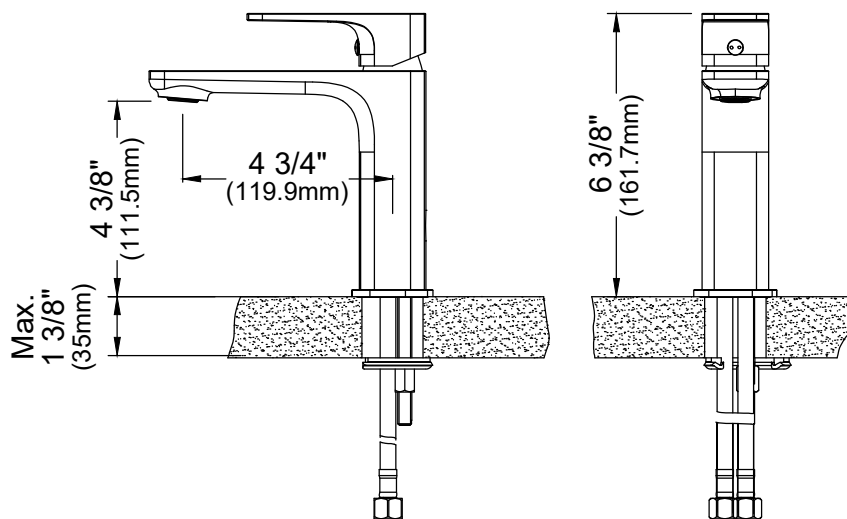

Shown in Gold

Collection	Venda
Material	Lead-free brass
Installation Type	Single hole deck mount
Configuration/Style	Basin faucet
Finish	Durable PVD, multi-plated, corrosion resistant
Overall Height	6 3/8"
Overall Spout Reach	4 3/4"
Overall Spout Height	4 3/8"
Max. Deck Thickness	1 3/8"
Suitable For	Drop-in and undermount bathroom sinks
Water Flow	1.2 GPM
Spout Function	Stream
Plumbing Connections	Standard 3/8"
Cartridge	Ceramic disk cartridge
What's Included	Pre-installed water lines, mounting hardware and pop-up drain w/ overflow

Gold

Stainless Steel

Brushed Gold

Gunmetal Grey

Listing and certifications:  
cUPC, ASME A112.18.1/CSA B125.1  
ADA compliant

Limited Lifetime Warranty

We reserve the right to update product specifications without notice. Please visit [karran.com](http://karran.com) for the most current specification sheets. All dimensions are accurate to 1/4". REV 12-2025