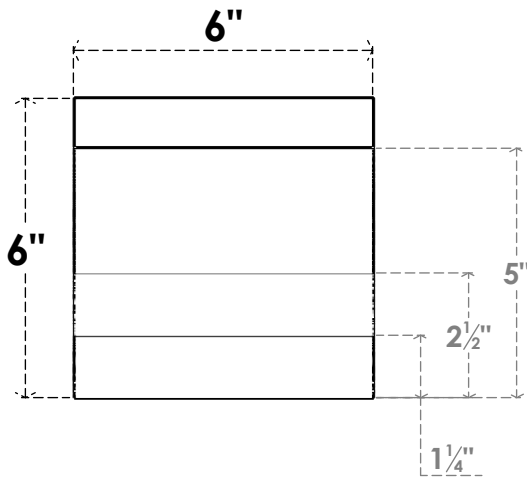

ITEM NUMBER: RFTURO060X06000X20000X006ASH00RCPR

6"W X 6"H X 20"L TIMBERTHANE ROUGH CEDAR ASHEBORO FAUX WOOD OPEN RAFTER TAIL, 6"L
END, PRIMED TAN

20"

SIDE PROFILE

FRONT PROFILE

ISOMETRIC

GENERATED DATE : 03/02/2023