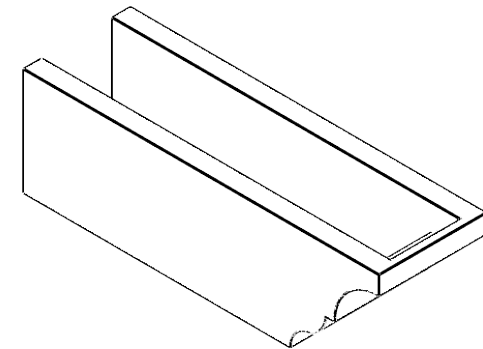

ITEM NUMBER: RFTURO060X06000X20000X006ASH00RCPR

6"W X 6"H X 20"L TIMBERTHANE ROUGH CEDAR ASHEBORO FAUX WOOD OPEN RAFTER TAIL, 6"L
END, PRIMED TAN

20"

SIDE PROFILE

FRONT PROFILE

ISOMETRIC

GENERATED DATE : 03/02/2023