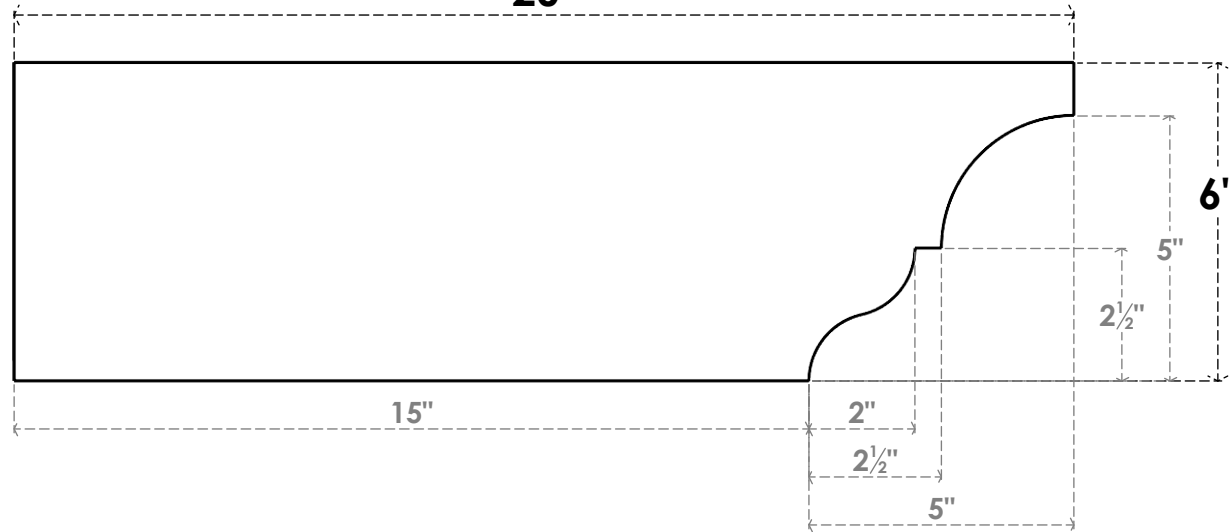

ITEM NUMBER: RFTURO060X06000X20000X006ASH00RCPR

6"W X 6"H X 20"L TIMBERTHANE ROUGH CEDAR ASHEBORO FAUX WOOD OPEN RAFTER TAIL, 6"L
END, PRIMED TAN

20"

SIDE PROFILE

FRONT PROFILE

ISOMETRIC

GENERATED DATE : 03/02/2023