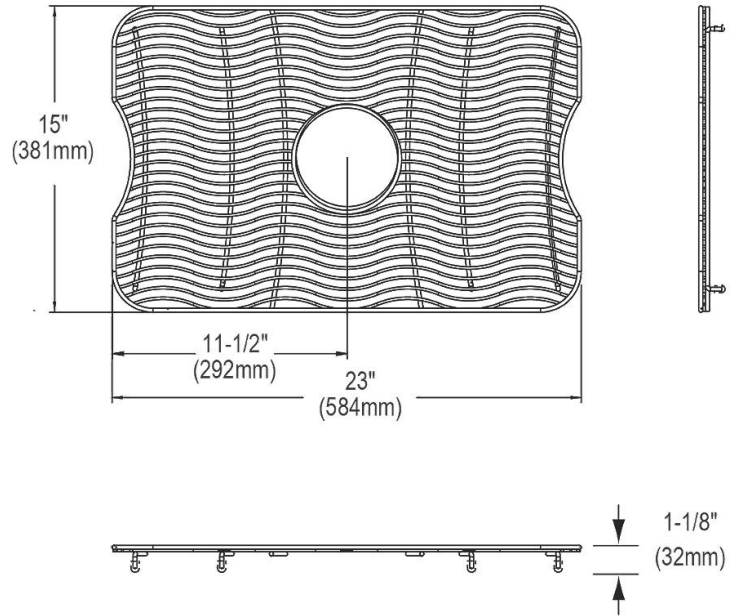

Material:	Stainless Steel
Finish:	Polished Stainless Steel
Dimensions:	23" x 15" x 1-1/8"
Fits Bowl Size(s):	24" x 16"

Special Note: For bowls with center drain opening

AMERICAN PRIDE. A LIFETIME TRADITION. Like your family, the Elkay family has values and traditions that endure. For almost a century, Elkay has been a family-owned and operated company, providing thousands of jobs that support our families and communities.

[Clean and Care Manual (PDF)](#)

[Clean and Care Manual (PDF)](#)

[Warranty (PDF)](#)