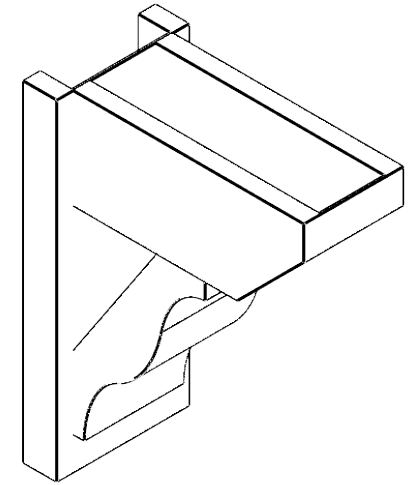

ITEM NUMBER: OUTUROC060X080X16000X20000X060X020X060FST24RCPR

6"W TOP X 8"W BACK X 16"D X 20"H X 6"T TOP X 2"T BACK TIMBERTHANE ROUGH CEDAR FUNSTON FAUX WOOD OPEN OUTLOOKER, SLAT TOP AND BLOCK BACK, 6"W CLOSED BRACE, PRIMED TAN

SIDE PROFILE

FRONT PROFILE

ISOMETRIC

GENERATED DATE : 07/06/2023

EKENA MILLWORK
2300 WEST MAIN ST.
CLARKSVILLE, TX 75426
TOLL FREE: 866-607-0453
WWW.EKENAMILLWORK.COM

NOTES

1. INSTALLATION TO BE COMPLETED IN ACCORDANCE WITH MANUFACTURER'S SPECIFICATIONS.
2. DRAWING MAY NOT BE TO SCALE
3. THIS DRAWING IS INTENDED FOR DESIGN AND PLANNING PURPOSES ONLY.
4. ALL INFORMATION CONTAINED HEREIN WAS CURRENT AT THE TIME OF DEVELOPMENT BUT MUST BE REVIEWED AND APPROVED BY THE PRODUCT MANUFACTURER TO BE CONSIDERED ACCURATE.
5. TIMBERTHANE ARCHITECTURAL PRODUCTS ARE MADE FROM HIGH DENSITY URETHANE AND COME FACTORY PRIMED