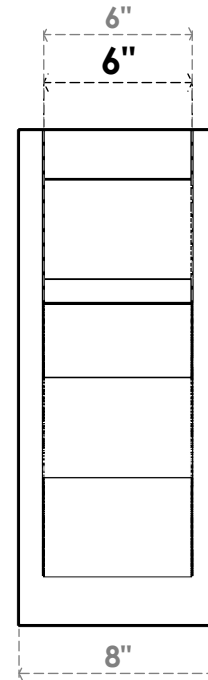

ITEM NUMBER: OUTUROC060X080X16000X20000X060X020X060FST24RCPR

6"W TOP X 8"W BACK X 16"D X 20"H X 6"T TOP X 2"T BACK TIMBERTHANE ROUGH CEDAR FUNSTON FAUX WOOD OPEN OUTLOOKER, SLAT TOP AND BLOCK BACK, 6"W CLOSED BRACE, PRIMED TAN

SIDE PROFILE

FRONT PROFILE

ISOMETRIC

GENERATED DATE : 07/06/2023

EKENA MILLWORK
2300 WEST MAIN ST.
CLARKSVILLE, TX 75426
TOLL FREE: 866-607-0453
WWW.EKENAMILLWORK.COM

NOTES

1. INSTALLATION TO BE COMPLETED IN ACCORDANCE WITH MANUFACTURER'S SPECIFICATIONS.
2. DRAWING MAY NOT BE TO SCALE
3. THIS DRAWING IS INTENDED FOR DESIGN AND PLANNING PURPOSES ONLY.
4. ALL INFORMATION CONTAINED HEREIN WAS CURRENT AT THE TIME OF DEVELOPMENT BUT MUST BE REVIEWED AND APPROVED BY THE PRODUCT MANUFACTURER TO BE CONSIDERED ACCURATE.
5. TIMBERTHANE ARCHITECTURAL PRODUCTS ARE MADE FROM HIGH DENSITY URETHANE AND COME FACTORY PRIMED