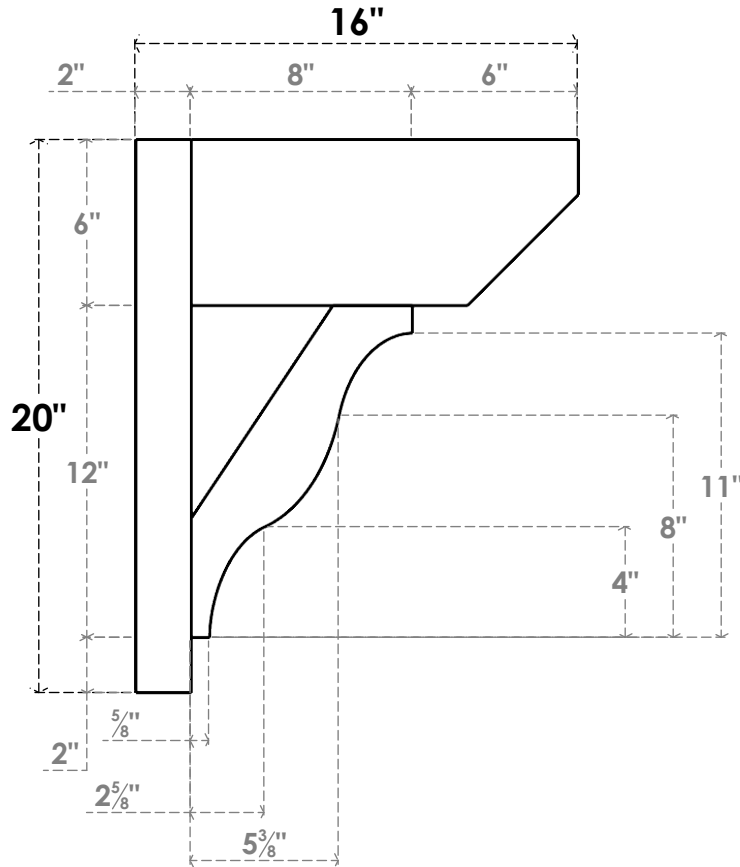

ITEM NUMBER: OUTUROC060X080X16000X20000X060X020X060FST24RCPR

6"W TOP X 8"W BACK X 16"D X 20"H X 6"T TOP X 2"T BACK TIMBERTHANE ROUGH CEDAR FUNSTON FAUX WOOD OPEN OUTLOOKER, SLAT TOP AND BLOCK BACK, 6"W CLOSED BRACE, PRIMED TAN

SIDE PROFILE

FRONT PROFILE

ISOMETRIC

GENERATED DATE : 07/06/2023

EKENA MILLWORK
2300 WEST MAIN ST.
CLARKSVILLE, TX 75426
TOLL FREE: 866-607-0453
WWW.EKENAMILLWORK.COM

NOTES

1. INSTALLATION TO BE COMPLETED IN ACCORDANCE WITH MANUFACTURER'S SPECIFICATIONS.
2. DRAWING MAY NOT BE TO SCALE
3. THIS DRAWING IS INTENDED FOR DESIGN AND PLANNING PURPOSES ONLY.
4. ALL INFORMATION CONTAINED HEREIN WAS CURRENT AT THE TIME OF DEVELOPMENT BUT MUST BE REVIEWED AND APPROVED BY THE PRODUCT MANUFACTURER TO BE CONSIDERED ACCURATE.
5. TIMBERTHANE ARCHITECTURAL PRODUCTS ARE MADE FROM HIGH DENSITY URETHANE AND COME FACTORY PRIMED