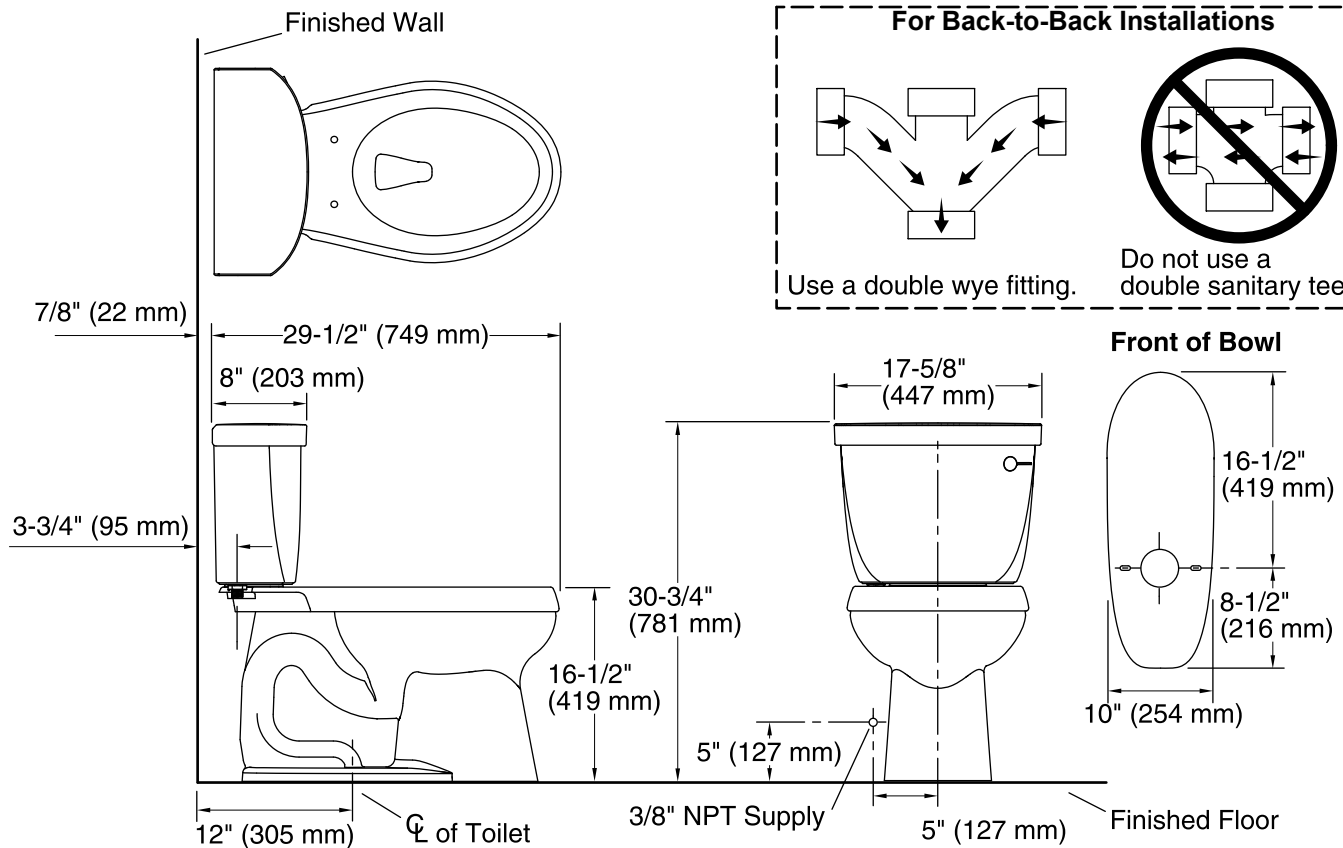

Features

- Vitreous china.
- Comfort Height® Elongated bowl.
- AquaPiston® flushing system.
- Includes right-hand polished chrome trip lever.
- 1.28 gpf (4.8 lpf).
- 2-1/8" (54 mm) fully glazed trapway.
- 12" (305 mm) rough-in.
- Less seat and supply.
- 10-1/2" (267 mm) x 7-1/8" (181 mm) water area.
- 28-3/4" (730 mm) x 17-5/8" (447 mm) x 30-3/4" (781 mm).
- Floor mount / Floor outlet.
- Insuliner® insulated tank liner included.

Color tiles intended for reference only.

Color	Code	Description
-------	------	-------------

	0	White
	96	Biscuit
	47	Almond

Technical Information

All product dimensions are nominal.

Toilet type:	Two-piece, Floor-mount
Waste Outlet:	Floor
Bowl shape:	Elongated front
Flush type:	AquaPiston
Trap passageway:	2-1/8" (54 mm)
Water Consumption	
Full:	1.28 gpf (4.8 lpf)
Water surface size:	10-1/2" x 7-7/8" (267 mm x 200 mm)
Rim to water surface:	6-3/8" (162 mm)
Rough-in:	12" (305 mm)
Seat-mounting holes:	5-1/2" (140 mm)

Notes

Install this product according to the installation instructions.

For back-to-back toilet installations: Use only a 45° double wye fitting.

ADA, OBC, CSA B651 compliant when installed to the specific requirements of these regulations.

Plumbing Codes require elongated toilets and elongated, open-front toilet seats in public bathrooms.

Accessibility standards require controls to be located on the open side of the toilet.