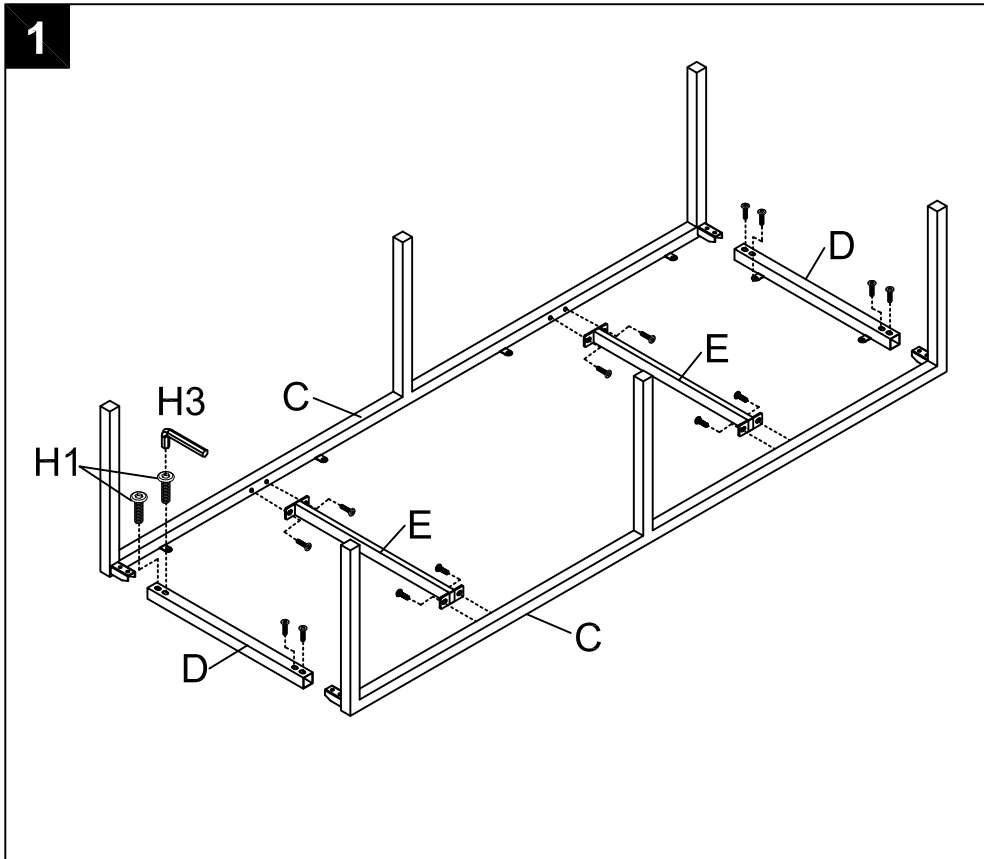

PREPARATION

Before beginning assembly of product, make sure all parts are present. Compare parts with package contents list and hardware contents list. If any part is missing or damaged, do not attempt to assemble the product.

Estimated Assembly Time: 10 minutes.

Tools Required for Assembly (included): Allen Key

Step 1

Assemble 2pcs side rods (D) with sidepiece (C) by using bolts (H1). Attach 2pcs connection rods (E) with bolts (H1). Metal base completed.