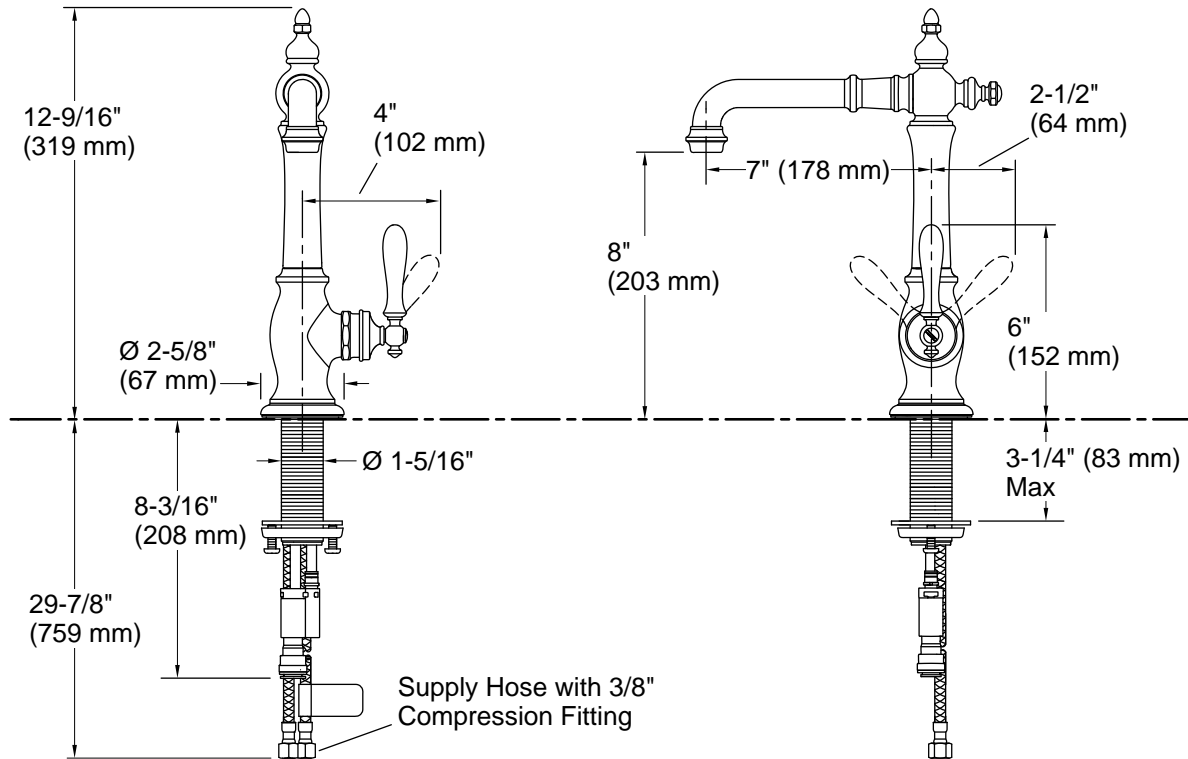

## Technical Information

All product dimensions are nominal.

### Spout:

Spout reach: 7" (178 mm)