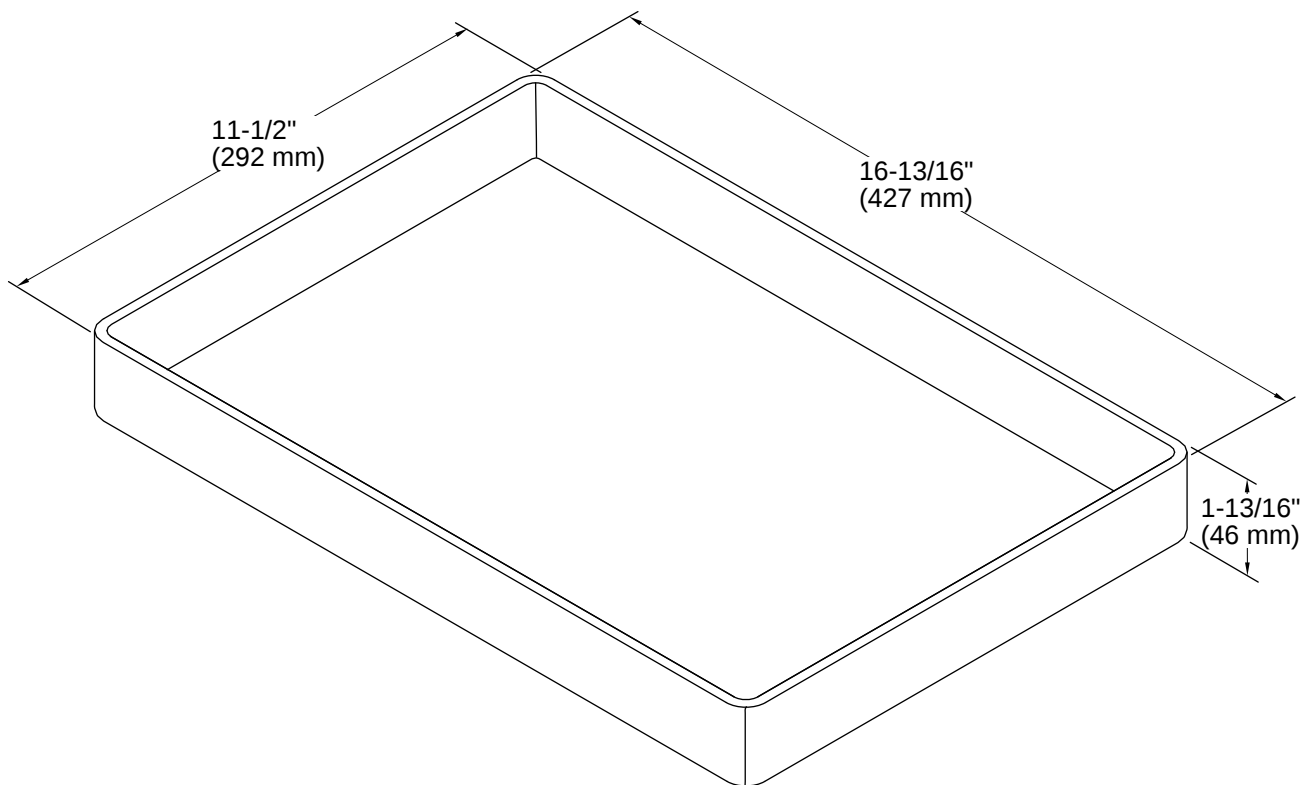

Installation Notes

Install this product according to the installation instructions.