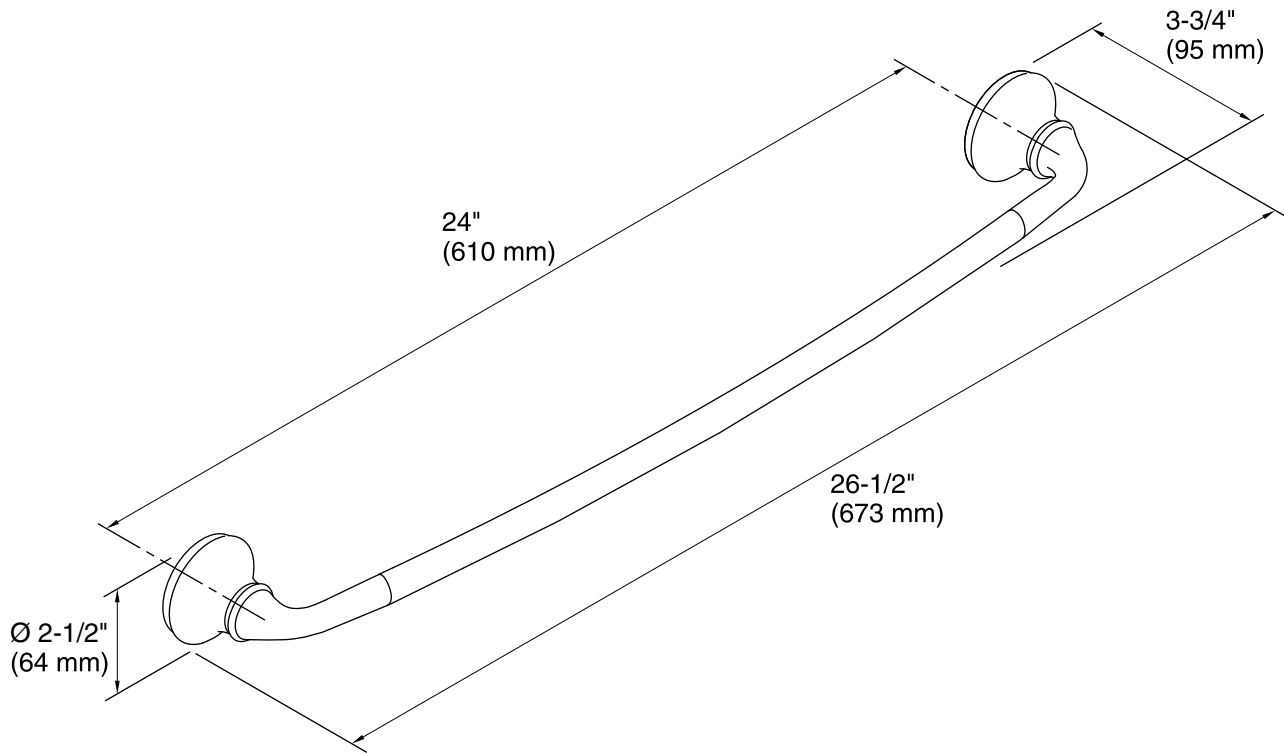

Features

- KOHLER finishes resist corrosion and tarnish.
- Elegantly curved 24- inch bar.
- Coordinates with other products in the Forté collection.

Material

- Premium metal construction.

Components

Additional included component/s: Installation hardware, and template.

Technical Information

All product dimensions are nominal.

Notes

Install this product according to the installation guide.

CAUTION: Risk of personal injury. Do not install these products in any area where they are likely to be used inadvertently as a grab bar or support bar. These products are not designed or intended for use as a grab bar or support bar.