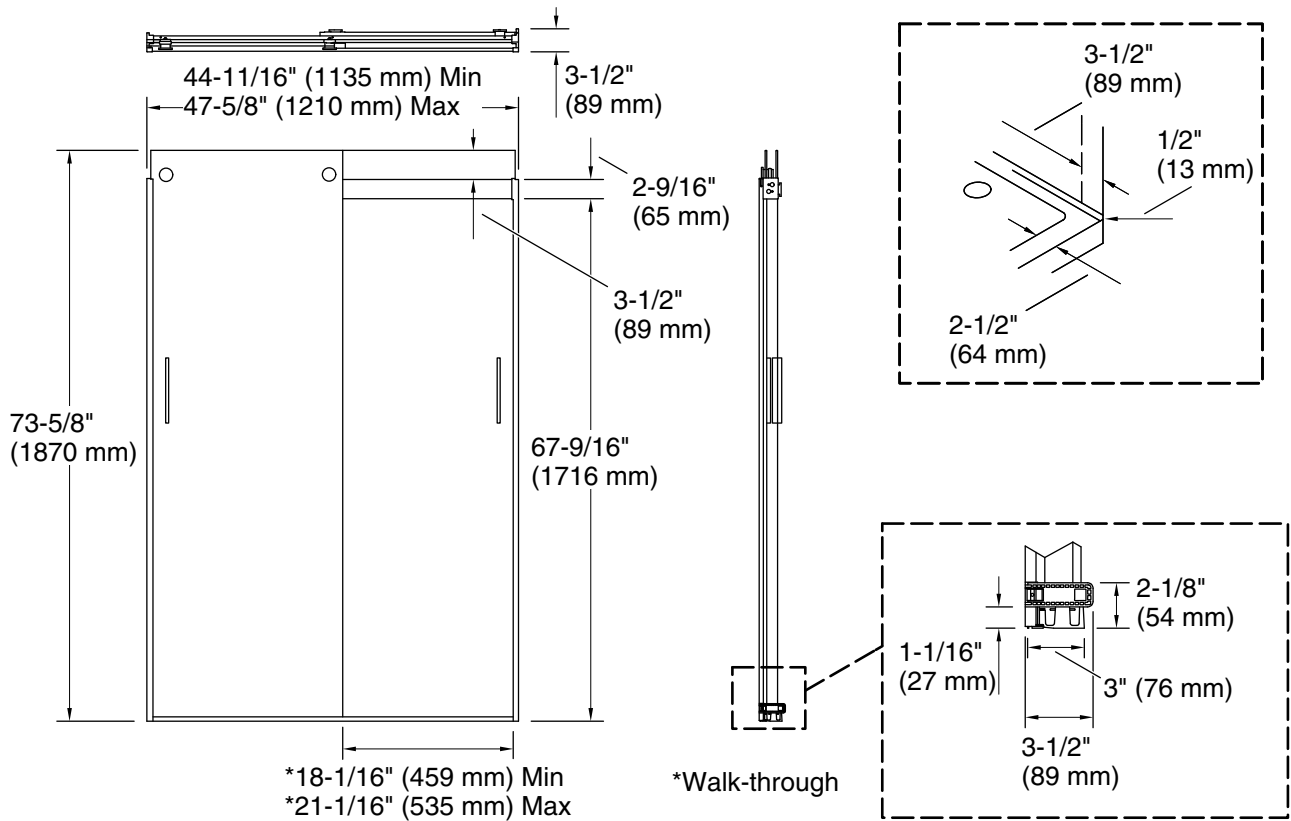

Material

- Frameless, 1/4" (6 mm) thick Crystal Clear tempered glass

Installation

- Sliding shower door
- Not for use in hospitality

Codes/Standards

ANSI Z97.1
CAN/CGSB-12.1
CPSC 16CFR 1201

KOHLER® Bath and Shower Doors Ten-Year Limited Warranty

Available Glass Options

Code	Description
L	Crystal Clear

Technical Information

All product dimensions are nominal.

Base-To-Wall	1/2" (13 mm)
Radius – Max:	
Shower Ledge Min	2-1/2" (64 mm)
Flat:	
Shower Wall Min	3-1/2" (89 mm)
Flat:	

Notes

Install this product according to the installation guide.

If replacing a shower door, the narrow wall jamb design of this door may not cover the existing shower door holes.

The vertical opening should be a minimum of 76-1/2" (1943 mm) to allow for installation clearance.