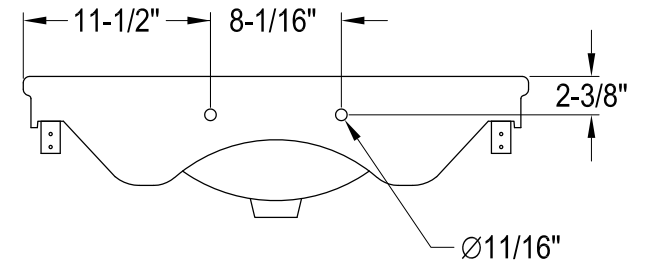

31" X 22" Ceramic Console Sink

Sink Back View