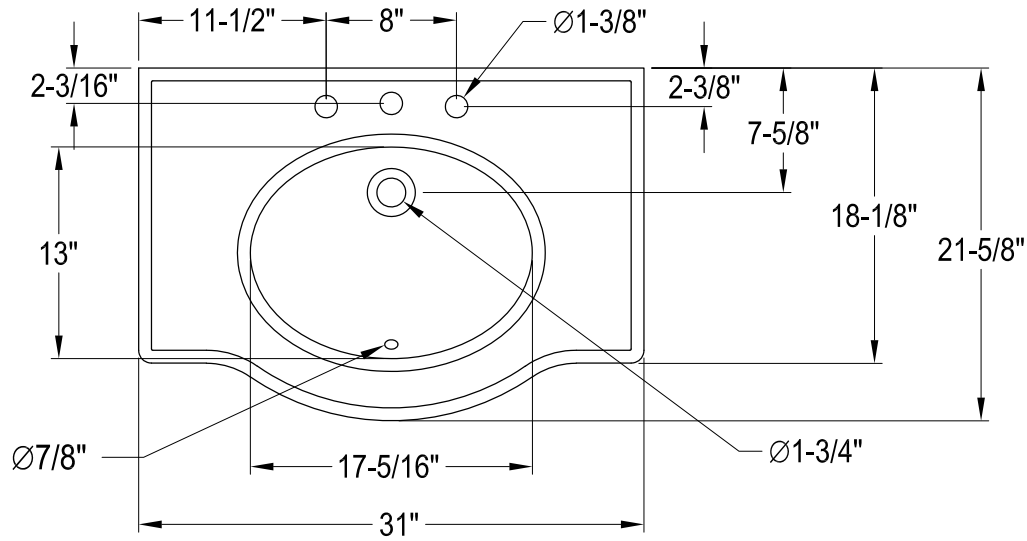

31" X 22" Ceramic Console Sink

Sink Back View