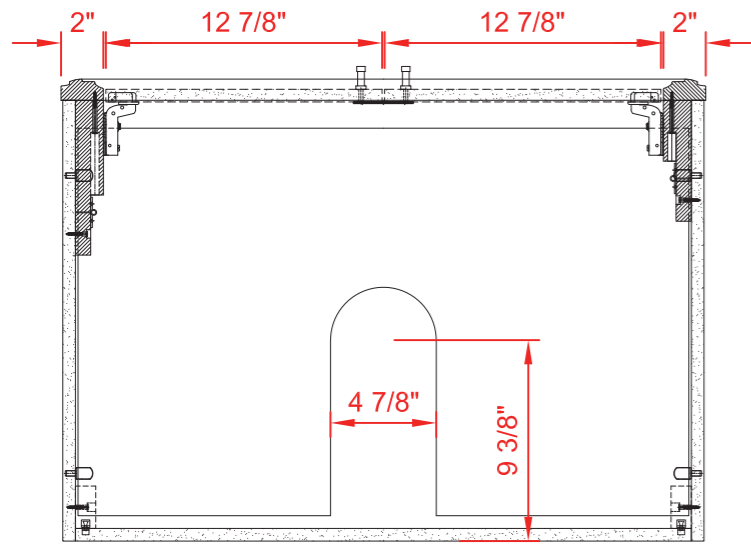

DIMENSIONS GUIDE

MODEL NUMBER:2342VB-31-242-201

Door Hardware

TOP VIEW

Product Net Weight (W/O Top):61.2lbs
 Product Packed Gross Weight(W/O Top):78lbs
 Packed Product Dimensions:
 40 in.W x 38 in.D x 10.25 in.H

BACK VIEW

SIDE VIEW