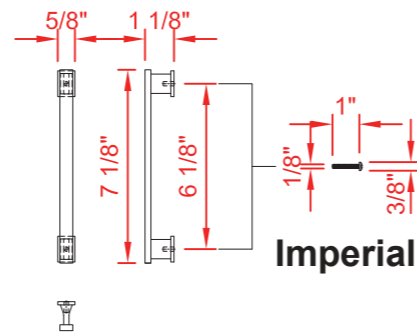

DIMENSIONS GUIDE

MODEL NUMBER:2342VB-31-242-201

Door Hardware

TOP VIEW

Product Net Weight (W/O Top):61.2lbs
 Product Packed Gross Weight(W/O Top):78lbs
 Packed Product Dimensions:
 40 in.W x 38 in.D x 10.25 in.H

BACK VIEW

SIDE VIEW