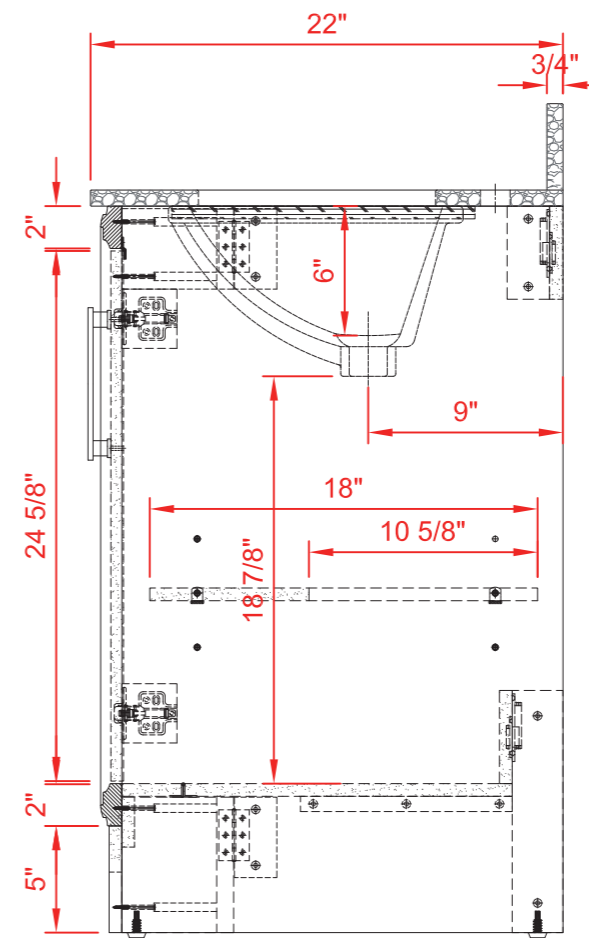

DIMENSIONS GUIDE

MODEL NUMBER:2342VB-31-242-201

Door Hardware

TOP VIEW

Product Net Weight (W/O Top):61.2lbs
 Product Packed Gross Weight(W/O Top):78lbs
 Packed Product Dimensions:
 40 in.W x 38 in.D x 10.25 in.H

BACK VIEW

SIDE VIEW