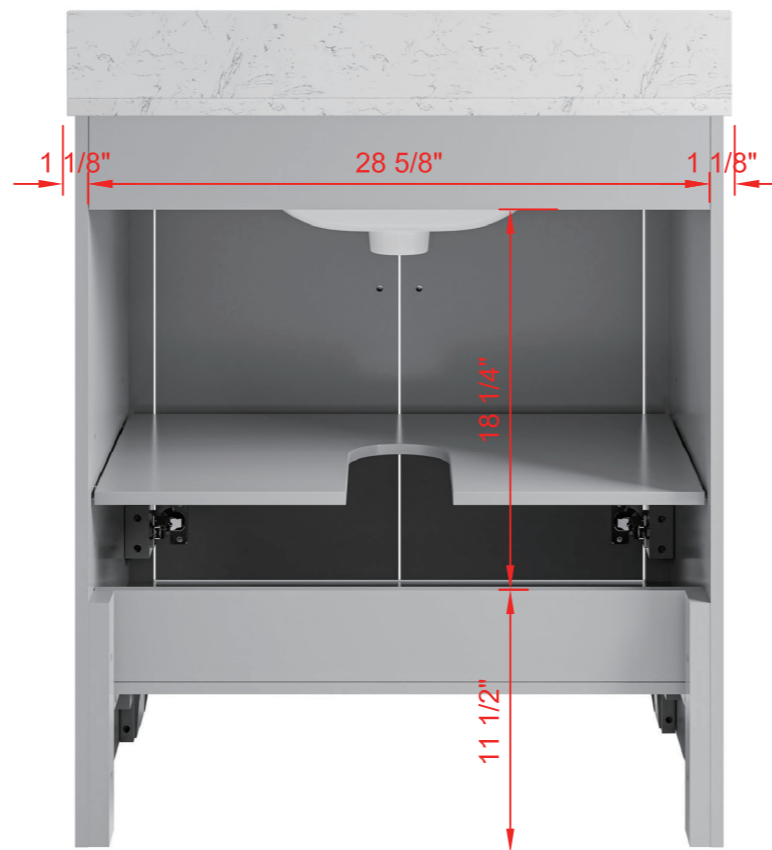

DIMENSIONS GUIDE

MODEL NUMBER:2342VB-31-242-201

Door Hardware

TOP VIEW

Product Net Weight (W/O Top):61.2lbs
 Product Packed Gross Weight(W/O Top):78lbs
 Packed Product Dimensions:
 40 in.W x 38 in.D x 10.25 in.H

BACK VIEW

SIDE VIEW