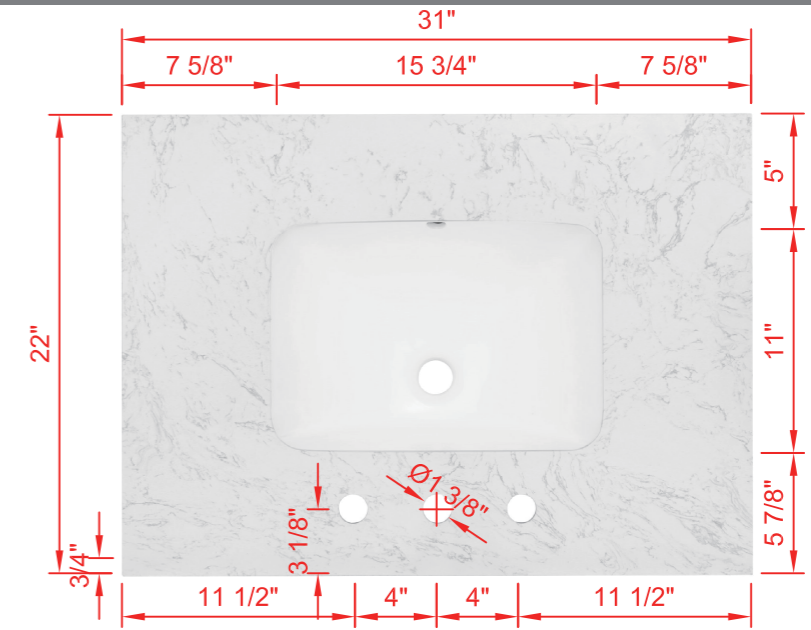

DIMENSIONS GUIDE

MODEL NUMBER:2342VB-31-242-201

Door Hardware

TOP VIEW

Product Net Weight (W/O Top):61.2lbs
 Product Packed Gross Weight(W/O Top):78lbs
 Packed Product Dimensions:
 40 in.W x 38 in.D x 10.25 in.H

BACK VIEW

SIDE VIEW