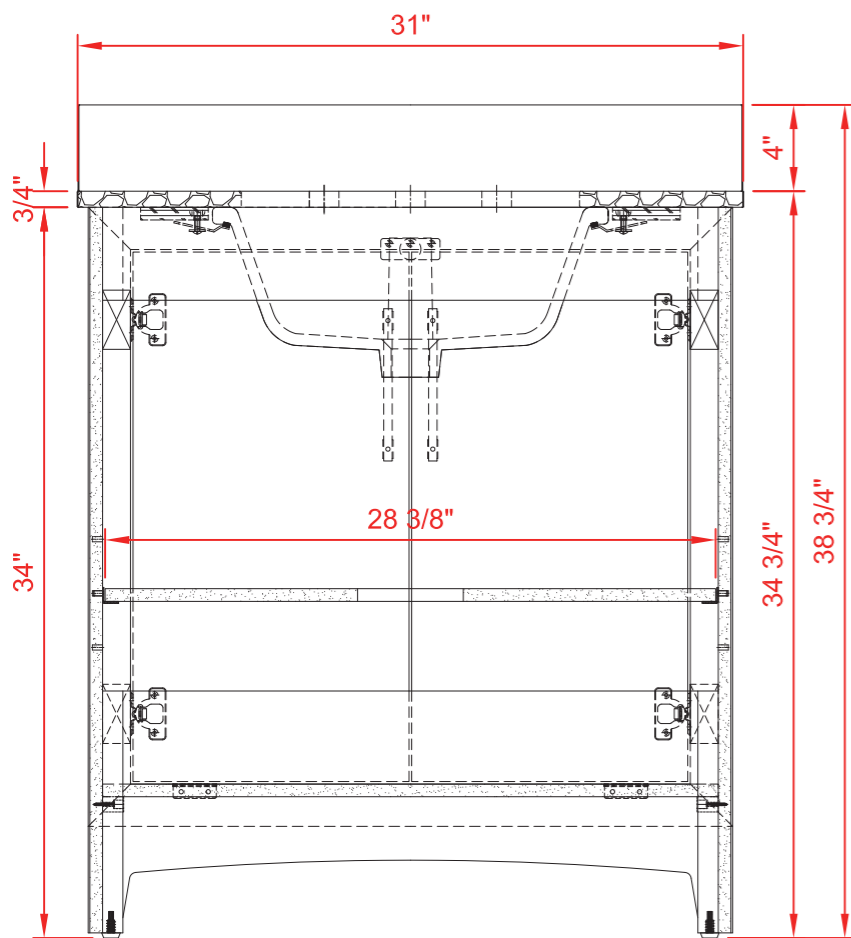

DIMENSIONS GUIDE

MODEL NUMBER:2342VB-31-242-201

Door Hardware

TOP VIEW

Product Net Weight (W/O Top):61.2lbs
 Product Packed Gross Weight(W/O Top):78lbs
 Packed Product Dimensions:
 40 in.W x 38 in.D x 10.25 in.H

BACK VIEW

SIDE VIEW