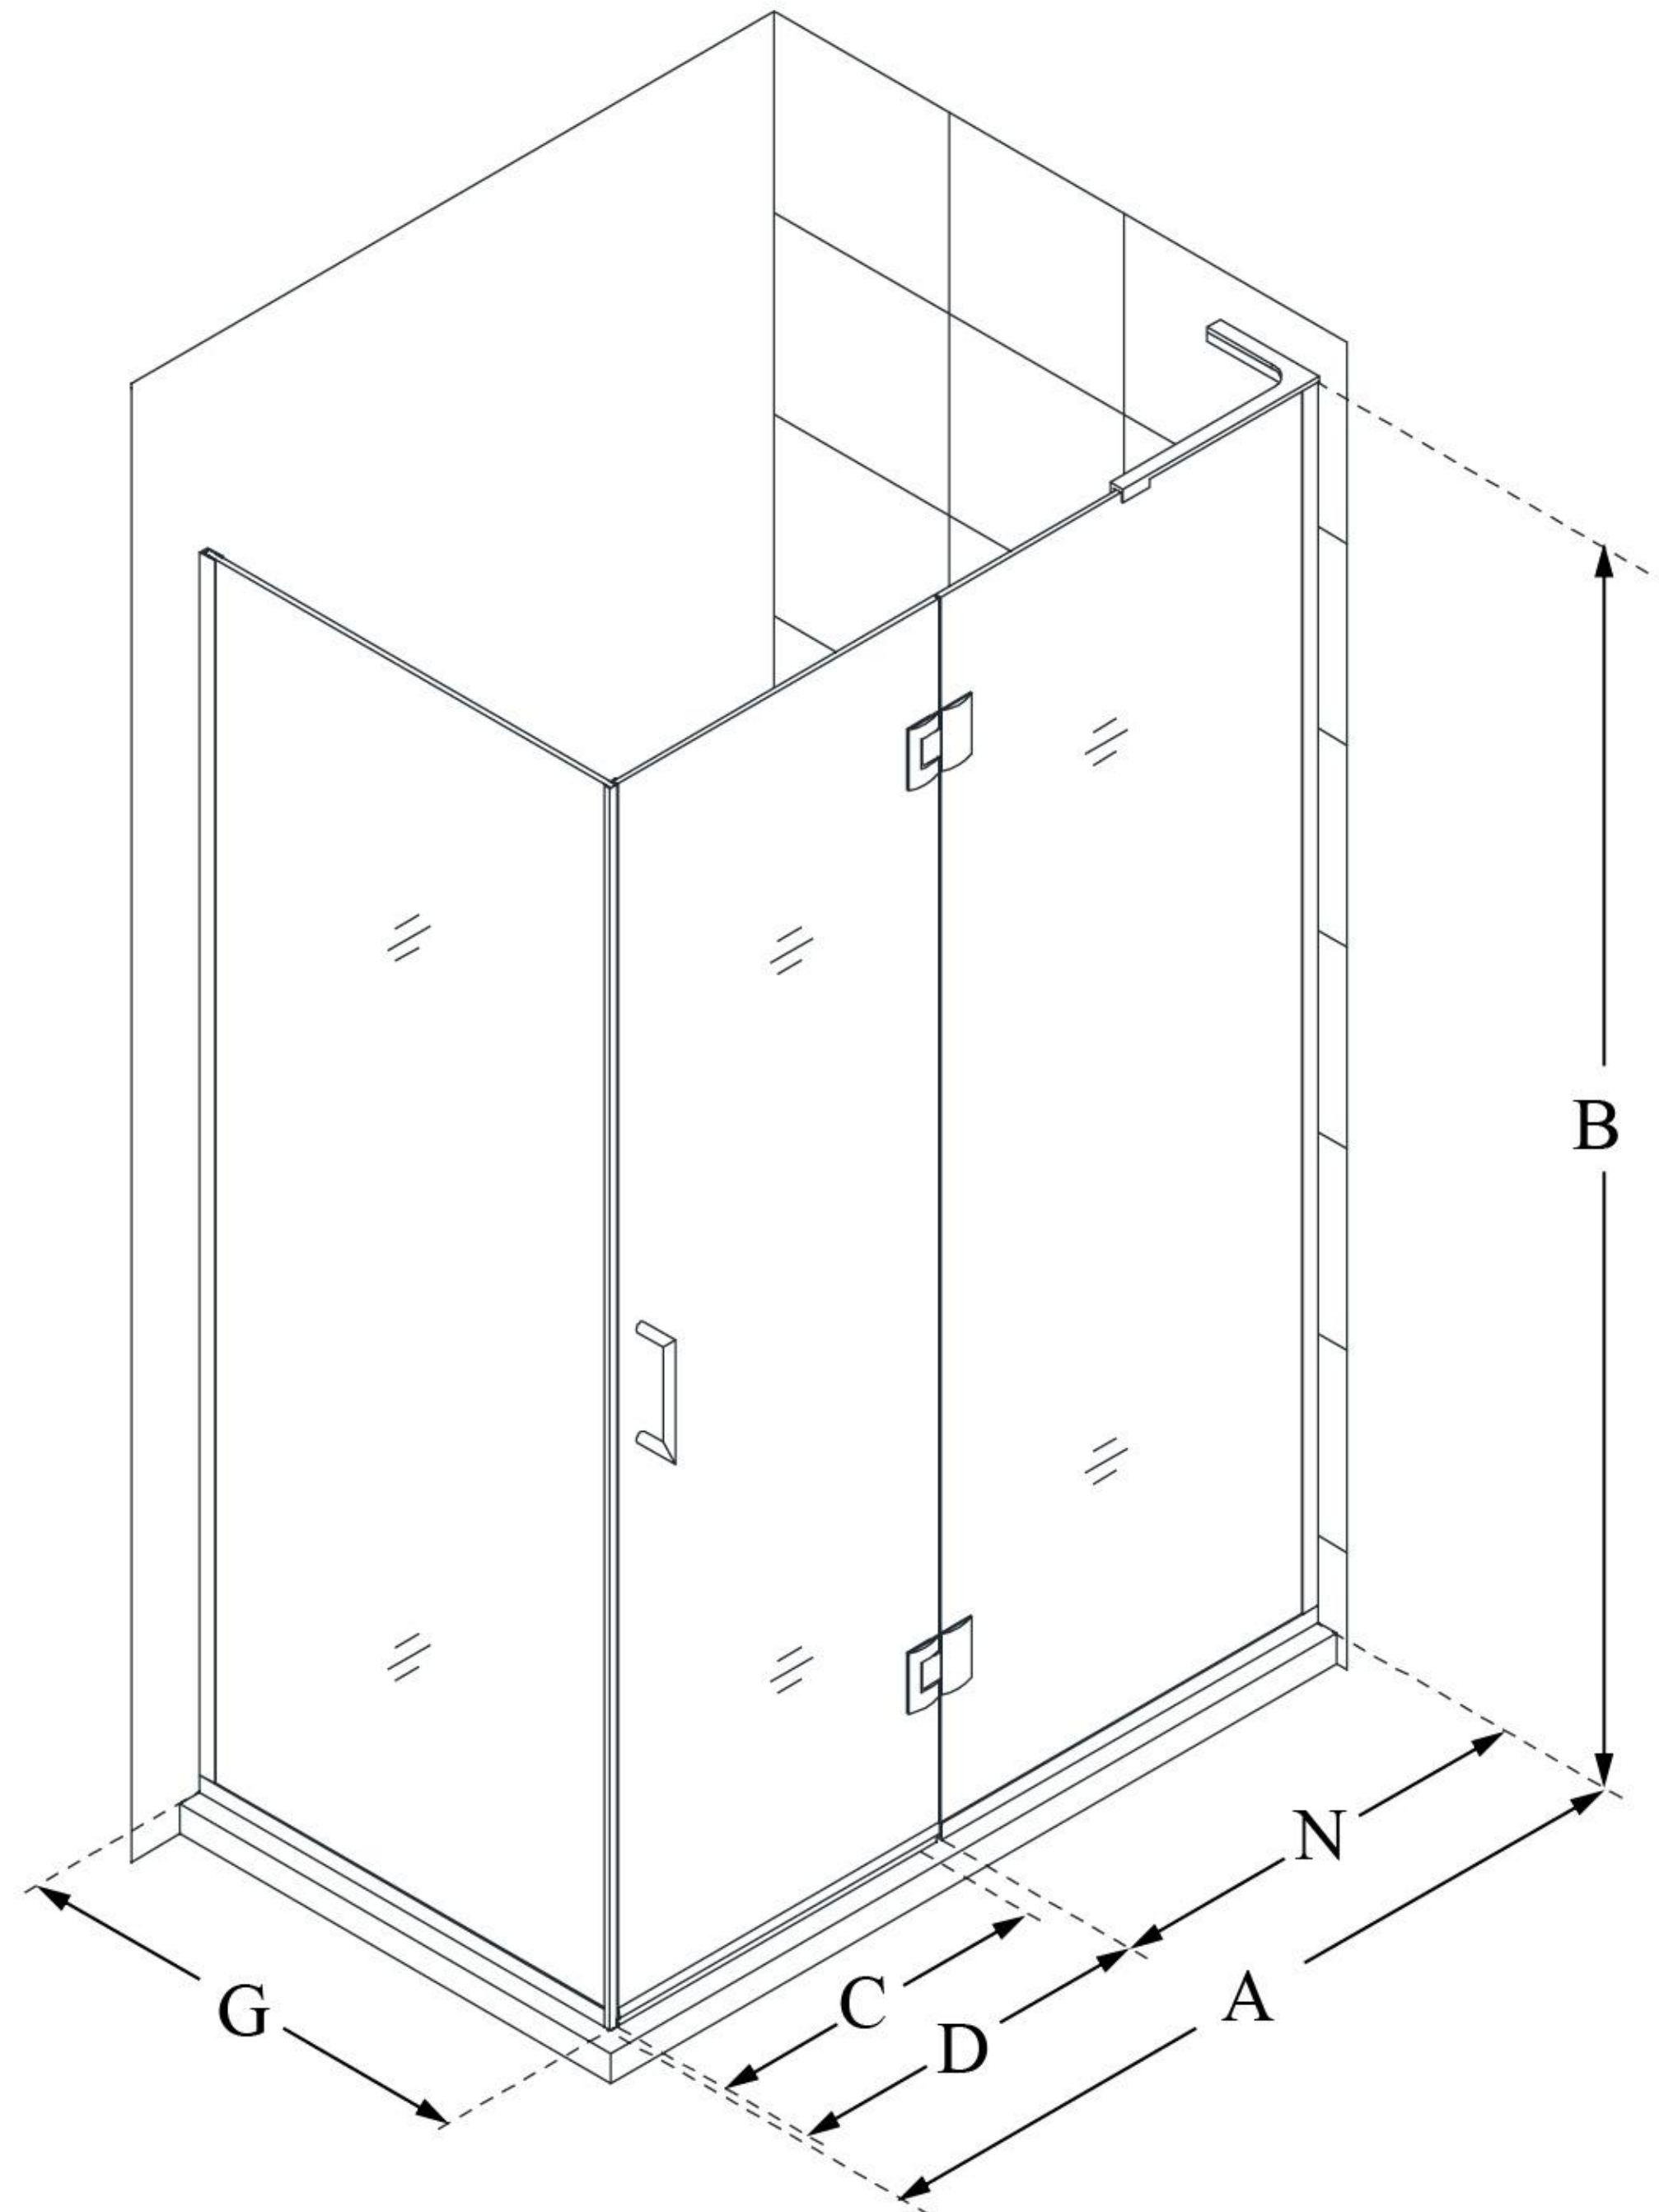

MODEL INFORMATION

E32330

UNIDOOR-X

DreamLine Unidoor-X 47 3/8 in.
W x 30 in. D x 72 in. H Frameless
Hinged Shower Enclosure, Clear
Glass

SWING DOOR

CONFIGURATION DIMENSIONS:

A: 47 3/8 in.

MODEL WIDTH

B: 72 in.

MODEL HEIGHT

C: 22 in.

ACCESS WIDTH

D: 23 in.

DOOR WIDTH

G: 30 in.

RETURN PANEL WIDTH

N: 24 in.

HINGE PANEL WIDTH

DreamLine reserves the right to update or modify the hardware or materials pictured without prior notice for the purpose of product improvement and customer satisfaction.