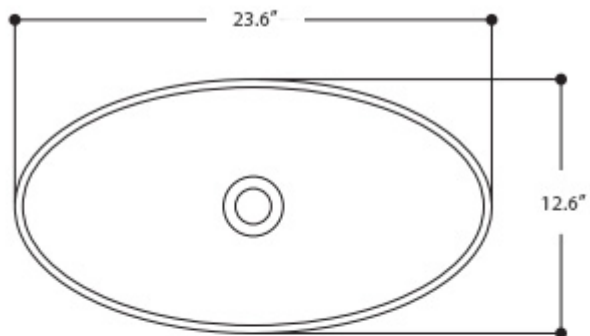

Features

- Ceramic
- Without Overflow
- Under Mount Installation
- Without Faucet Hole

H10 WSBC 60U - 8208501

SKU# | Option:

- H10 WSBC 60U - 8208501 | Ceramic White

Finishes

 Ceramic White

<p>Collection H10 WSBC</p>	<p>Model H10 WSBC 60U - 8208501</p>	<p>Dimensions Metric <i>1 inch = 2.54 cm</i> <i>1 inch = 25.4 mm</i></p>	 <p>1051 Lea Drive - Collegeville, PA 19426 Tel. 215 513 9400 - Fax 610 831 0215 www.wsbatchcollections.com - info@wsbatchcollectins.com</p>
---------------------------------------	--	--	---

Collection
H10 WSBC

Model |
H10 WSBC 60U - 8208501

Dimensions Metric

1 inch = 2.54 cm
1 inch = 25.4 mm

WS[®]
BATH
COLLECTIONS

1051 Lea Drive - Collegeville, PA 19426
Tel. 215 513 9400 - Fax 610 831 0215
www.ws bathcollections.com - info@ws bathcollections.com

MOUNTING HARDWARE

Wall-mount installation

Vessel/ countertop installation

Bolts

Silicone (*optional*)

Collection
H10 WSBC

Model |
H10 WSBC 60U - 8208501

Dimensions Metric
1 inch = 2.54 cm
1 inch = 25.4 mm