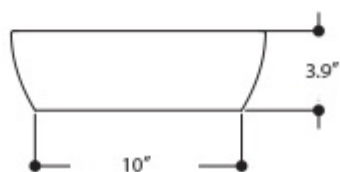

Features

- Ceramic
- Without Overflow
- Under Mount Installation
- Without Faucet Hole

H10 WSBC 60U - 8208501

SKU# | Option:

- H10 WSBC 60U - 8208501 | Ceramic White

Finishes

 Ceramic White

<p>Collection H10 WSBC</p>	<p>Model H10 WSBC 60U - 8208501</p>	<p>Dimensions Metric <i>1 inch = 2.54 cm</i> <i>1 inch = 25.4 mm</i></p>	 <p>1051 Lea Drive - Collegeville, PA 19426 Tel. 215 513 9400 - Fax 610 831 0215 www.wsbatchcollections.com - info@wsbatchcollectins.com</p>
---------------------------------------	--	--	---

Collection
H10 WSBC

Model |
H10 WSBC 60U - 8208501

Dimensions Metric

1 inch = 2.54 cm
1 inch = 25.4 mm

WS[®]
BATH
COLLECTIONS

1051 Lea Drive - Collegeville, PA 19426
Tel. 215 513 9400 - Fax 610 831 0215
www.ws bathcollections.com - info@ws bathcollections.com

MOUNTING HARDWARE

Wall-mount installation

Vessel/ countertop installation

Bolts

Silicone (*optional*)

Collection
H10 WSBC

Model |
H10 WSBC 60U - 8208501

Dimensions Metric
1 inch = 2.54 cm
1 inch = 25.4 mm