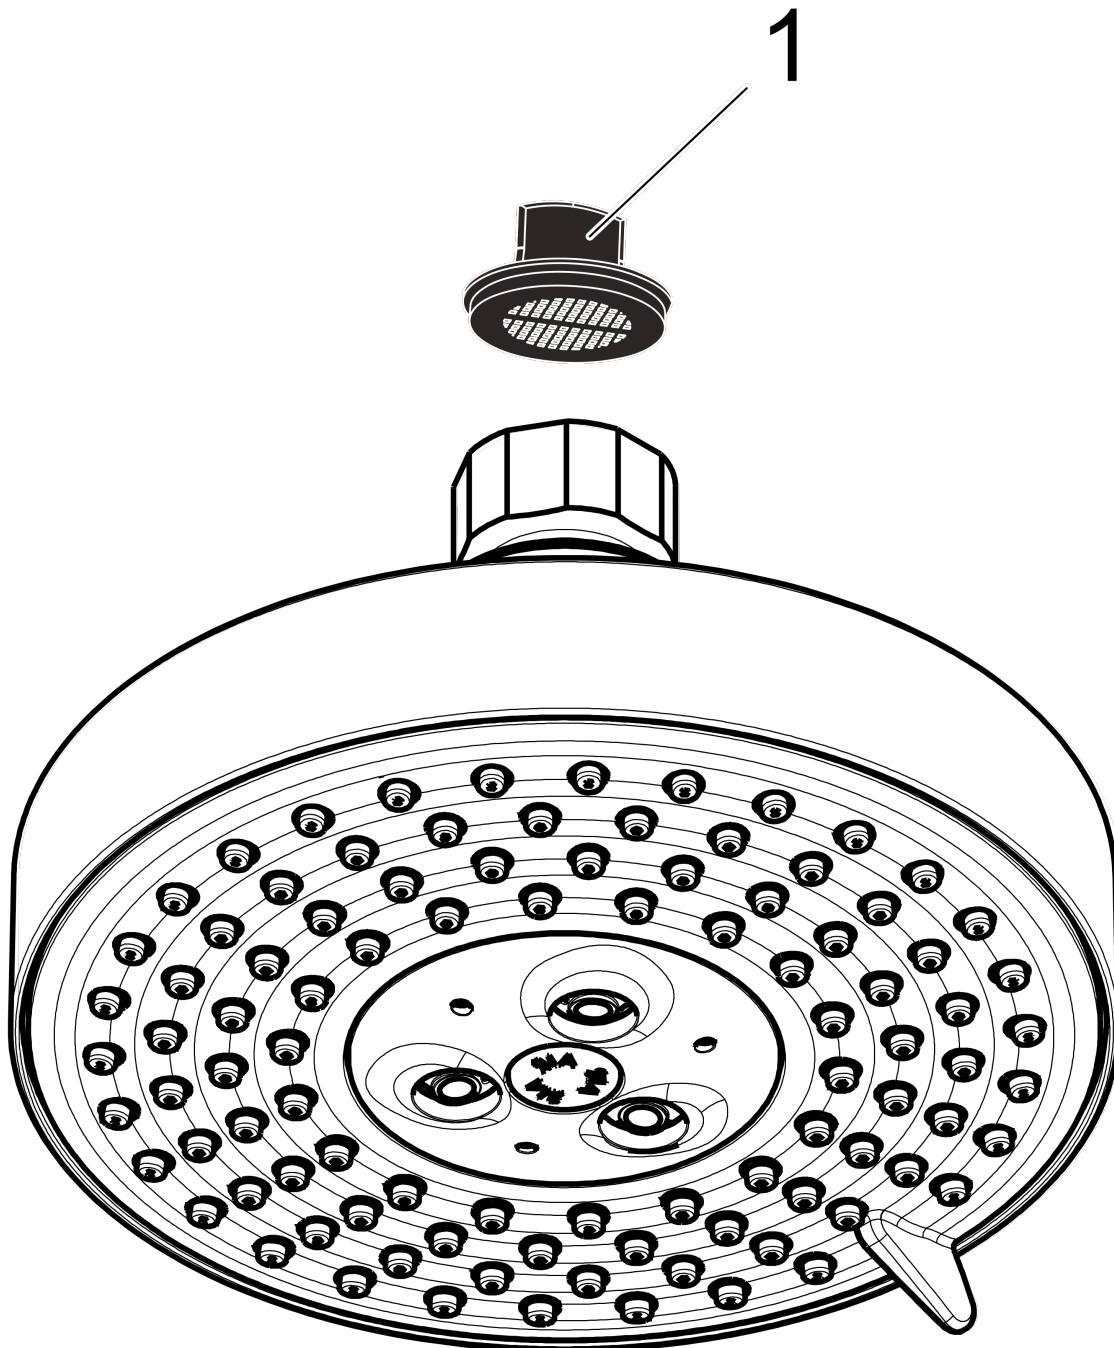

Raindance S
Showerhead 120 3-Jet, 2.0 GPM
 Finishes : **chrome** Part no. : **04728000**

Description

Features

- Spray modes: BalanceAir, Whirl, RainAir
- 95 no-clog spray channels
- Flow: 2.0 GPM (7.6 L/Min)

Item details

List Price \$ 231.00

Technology

Compliance

Product image

Scale drawing

Raindance S
Showerhead 120 3-Jet, 2.0 GPM
Finishes : **chrome** Part no. : **04728000**

Exploded drawing

Year of production: >04/17

Raindance S
Showerhead 120 3-Jet, 2.0 GPM
 Finishes : **chrome** Part no. : **04728000**

Spare parts list

Year of production: >04/17

Pos.	Description	Part no.	Price	PU
1	filter packing	88649000	-	1