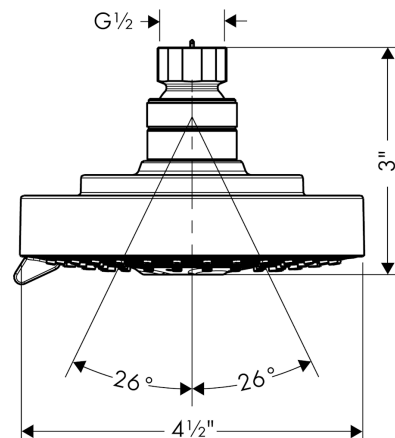

Raindance S
Showerhead 120 3-Jet, 2.0 GPM
 Finishes : **chrome** Part no. : **04728000**

Description

Features

- Spray modes: BalanceAir, Whirl, RainAir
- 95 no-clog spray channels
- Flow: 2.0 GPM (7.6 L/Min)

Item details

List Price \$ 231.00

Technology

Compliance

Product image

Scale drawing

Raindance S
Showerhead 120 3-Jet, 2.0 GPM
Finishes : **chrome** Part no. : **04728000**

Exploded drawing

Year of production: >04/17

Raindance S
Showerhead 120 3-Jet, 2.0 GPM
 Finishes : **chrome** Part no. : **04728000**

Spare parts list

Year of production: >04/17

Pos.	Description	Part no.	Price	PU
1	filter packing	88649000	-	1