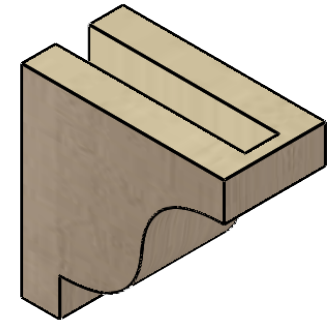

ITEM NUMBER: CORU03X06X06NEWRCPR

3"W X 6"D X 6"H SERIES 1 CLASSIC NEWPORT ROUGH CEDAR TIMBERTHANE
FAUX WOOD CORBEL, PRIMED

SIDE PROFILE

FRONT PROFILE

ISOMETRIC

EKENA MILLWORK
2300 WEST MAIN ST.
CLARKSVILLE, TX 75426
TOLL FREE: 866-607-0453
WWW.EKENAMILLWORK.COM

NOTES

1. INSTALLATION TO BE COMPLETED IN ACCORDANCE WITH MANUFACTURER'S SPECIFICATIONS.
2. DRAWING MAY NOT BE TO SCALE
3. THIS DRAWING IS INTENDED FOR DESIGN AND PLANNING PURPOSES ONLY.
4. ALL INFORMATION CONTAINED HEREIN WAS CURRENT AT THE TIME OF DEVELOPMENT BUT MUST BE REVIEWED AND APPROVED BY THE PRODUCT MANUFACTURER TO BE CONSIDERED ACCURATE.
5. TIMBERTHANE ARCHITECTURAL PRODUCTS ARE MADE FROM HIGH DENSITY URETHANE AND COME FACTORY PRIMED