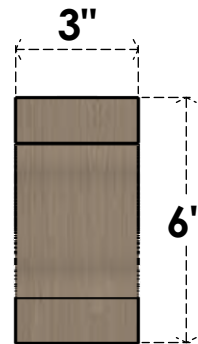

ITEM NUMBER: CORU03X06X06NEWRCPR

3"W X 6"D X 6"H SERIES 1 CLASSIC NEWPORT ROUGH CEDAR TIMBERTHANE
FAUX WOOD CORBEL, PRIMED

SIDE PROFILE

FRONT PROFILE

ISOMETRIC

EKENA MILLWORK
2300 WEST MAIN ST.
CLARKSVILLE, TX 75426
TOLL FREE: 866-607-0453
WWW.EKENAMILLWORK.COM