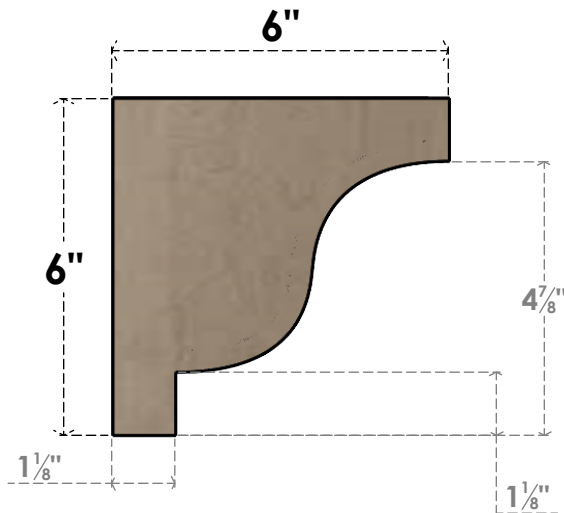

ITEM NUMBER: CORU03X06X06NEWRCPR

3"W X 6"D X 6"H SERIES 1 CLASSIC NEWPORT ROUGH CEDAR TIMBERTHANE
FAUX WOOD CORBEL, PRIMED

SIDE PROFILE

FRONT PROFILE

ISOMETRIC

EKENA MILLWORK
2300 WEST MAIN ST.
CLARKSVILLE, TX 75426
TOLL FREE: 866-607-0453
WWW.EKENAMILLWORK.COM

NOTES

1. INSTALLATION TO BE COMPLETED IN ACCORDANCE WITH MANUFACTURER'S SPECIFICATIONS.
2. DRAWING MAY NOT BE TO SCALE
3. THIS DRAWING IS INTENDED FOR DESIGN AND PLANNING PURPOSES ONLY.
4. ALL INFORMATION CONTAINED HEREIN WAS CURRENT AT THE TIME OF DEVELOPMENT BUT MUST BE REVIEWED AND APPROVED BY THE PRODUCT MANUFACTURER TO BE CONSIDERED ACCURATE.
5. TIMBERTHANE ARCHITECTURAL PRODUCTS ARE MADE FROM HIGH DENSITY URETHANE AND COME FACTORY PRIMED