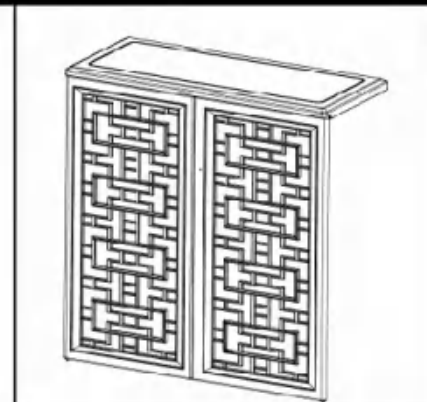

Doors and Roof

Roof panel
GS0300008

Left door panel
GS0300006