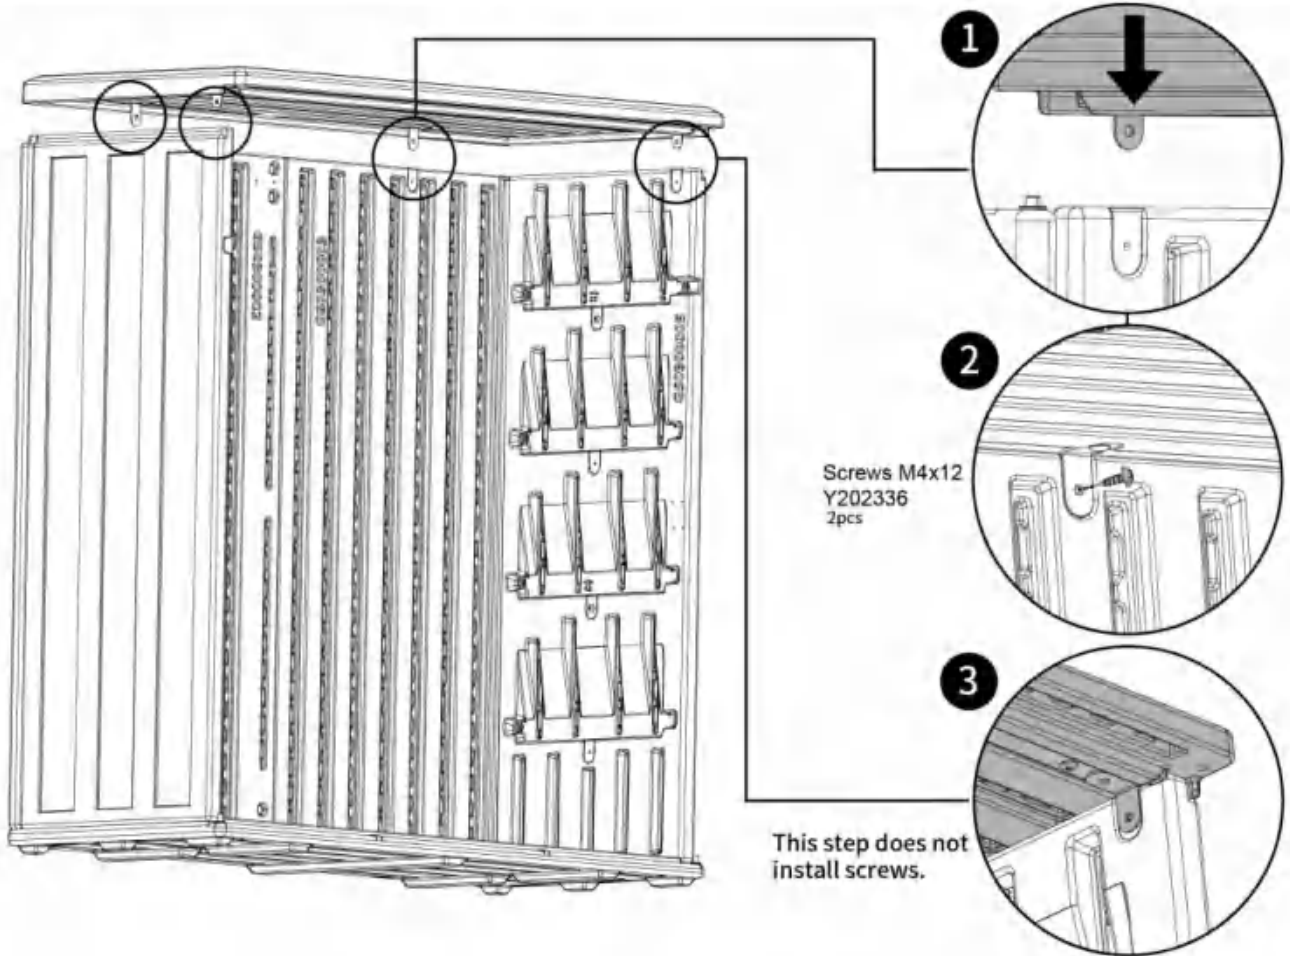

6 Roof panel to install

- Screws M4x12 Y202336 2pcs