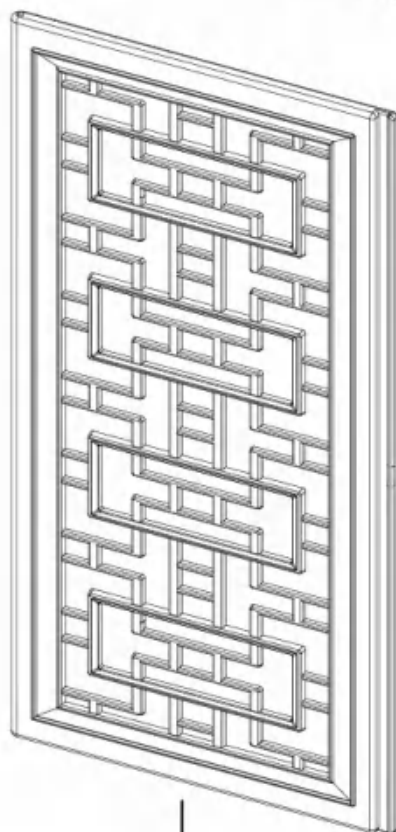

# Parts List

No.	Parts No.	Parts Name	Material	Quantity	Specifications (mm)
1	GS0300001	Floor Panel	HDPE	1	870x370x35
2	GS0300002	Left Back Panel	HDPE	1	885x455x28
3	GS0300003	Right Back Panel	HDPE	1	885x455x28
4	GS0300004	Left Side Panel	HDPE	1	885x349x25
5	GS0201005	Right Side Panel	HDPE	1	885x349x25
6	GS0300006	Left Door Panel	HDPE	1	865x445x28
7	GS0300007	Right Door Panel	HDPE	1	865x442.5x25
8	GS0300008	Roof Panel	HDPE	1	870x380x35
9	GS0300009	Shelf	Metal	2	845x220x15
10	GS0300013	Door Handle	Metal	1	Ø27x22
11	GS0300014	Strengthen Rod	Metal	1	840x19x33
12	GS0300015	Rotating Shaft	Metal	4	Ø8x19
13	GS0300017	Hinges	Metal	2	104.5x44x25x2pcs
14	GS0300018	L Fixing Piece	Metal	4	40x15x16
15	GS0201023	Plastic Bolts	Plastic	3	M9.5x18.5
16	GS0201025	Roof Fixing Piece	Metal	2	30x30x16
17	GS0300025	Anti-tip device (wall mount)	Metal	1	235x41x16
18	Y202527	Screws M5x10	Metal	4	M5x10
19	Y202431	Allen Key	Metal	1	87x31x6.5
20	Y202432	Screwdriver	Metal	1	150x20x20
21	Y202334	Screw M4x14	Metal	16	M4x14
22	Y202336	Screws M4x12	Metal	10	M4x12
23	Y202550	Door Handle Bolts	Metal	1	M5x25
24	Y202477	Screw Nut	Metal	4	M5
25	Y202579	Screws M5x16	Metal	3	M5x16
26	Y202580	Screws M4x8	Metal	2	M4x8
27	GS0300020	Instructions	/	1	/
28		Spare Parts	/	1bag	

# Wall Panels and Floor

Left side panel  
GS0300004

Left back panel  
GS0300002

Right back panel  
GS0300003

Shelf  
GS0300009

Floor panel  
GS0300001

Right side panel  
GS0300005

# Doors and Roof

Roof panel  
GS0300008

Left door panel  
GS0300006

Right door panel  
GS0300007

# Hardware

Roof Fixing Piece  
(GS0201025)x2pcs

L Fixing Piece  
(GS0300018)x4pcs

Rotating Shaft  
(GS0300015)x4pcs

Door Handle  
GS0300013  
Ø27-22x1pcs

Strengthen Rod  
GS0300014)x1pcs

Shelf  
(GS0300019)x2pcs