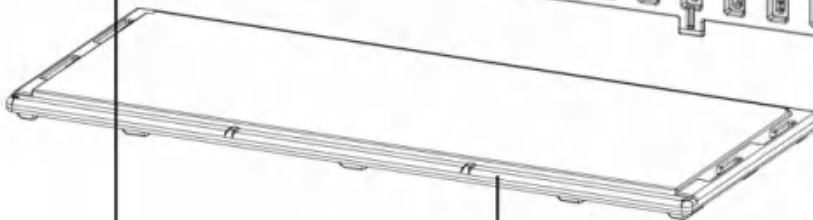

Shelf
GS0300009

Floor panel
GS0300001

Right side panel
GS0300005