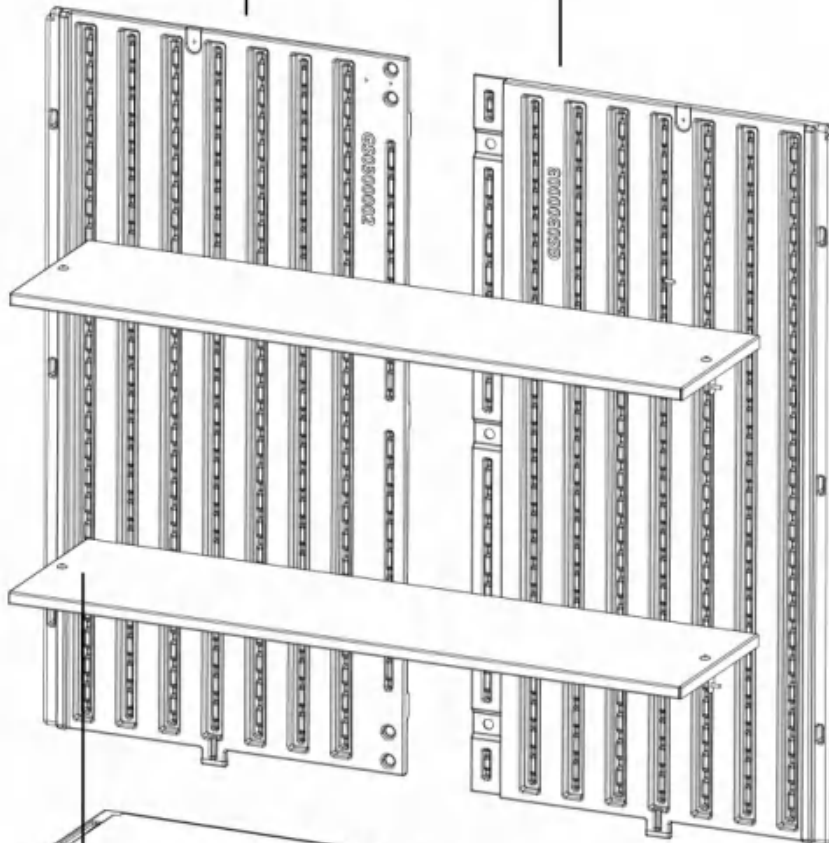

Wall Panels and Floor

Left side panel
GS0300004

Left back panel
GS0300002

Right back panel
GS0300003