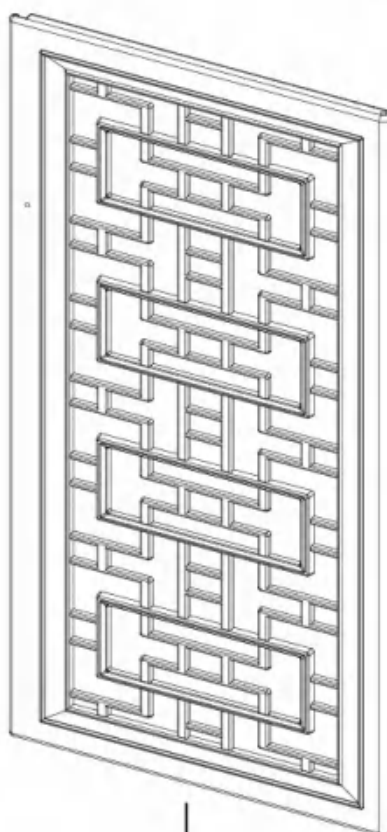

Right door panel
GS0300007