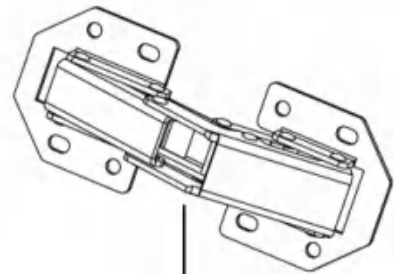

# Hardware

Roof Fixing Piece  
(GS0201025)x2pcs

L Fixing Piece  
(GS0300018)x4pcs

Rotating Shaft  
(GS0300015)x4pcs

Door Handle  
GS0300013  
Ø27-22x1pcs

Strengthen Rod  
GS0300014)x1pcs

Shelf  
(GS0300019)x2pcs

Hinges  
GS0300017  
104.5x44x25x2pcs

Door Handle Bolts  
Y202550  
M4x25x1pcs

Anti-tip device (wall mount)  
GS0300025  
235x41x16x1pcs

Screw M5x10  
Y202527  
4pcs

Screw Nut  
Y202477  
M5x 4pcs

Plastic Bolts  
GS0201023  
M9.5x18.5x3pcs