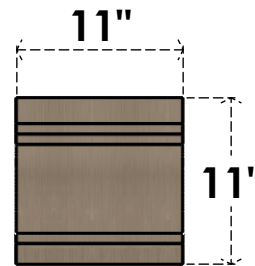

ITEM NUMBER: CORU11X11X11PECRCPR

11"W X 11"D X 11"H SERIES 1 WIDE PESCADERO ROUGH CEDAR
TIMBERTHANE FAUX WOOD CORBEL, PRIMED

SIDE PROFILE

FRONT PROFILE

ISOMETRIC

EKENA MILLWORK
2300 WEST MAIN ST.
CLARKSVILLE, TX 75426
TOLL FREE: 866-607-0453
WWW.EKENAMILLWORK.COM

NOTES

1. INSTALLATION TO BE COMPLETED IN ACCORDANCE WITH MANUFACTURER'S SPECIFICATIONS.
2. DRAWING MAY NOT BE TO SCALE
3. THIS DRAWING IS INTENDED FOR DESIGN AND PLANNING PURPOSES ONLY.
4. ALL INFORMATION CONTAINED HEREIN WAS CURRENT AT THE TIME OF DEVELOPMENT BUT MUST BE REVIEWED AND APPROVED BY THE PRODUCT MANUFACTURER TO BE CONSIDERED ACCURATE.
5. TIMBERTHANE ARCHITECTURAL PRODUCTS ARE MADE FROM HIGH DENSITY URETHANE AND COME FACTORY PRIMED