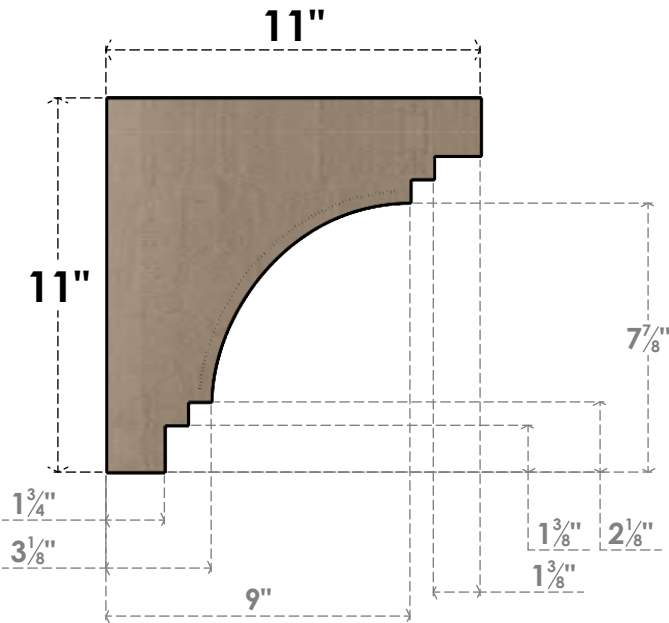

ITEM NUMBER: CORU11X11X11PECRCPR

11"W X 11"D X 11"H SERIES 1 WIDE PESCADERO ROUGH CEDAR
TIMBERTHANE FAUX WOOD CORBEL, PRIMED

SIDE PROFILE

FRONT PROFILE

ISOMETRIC

EKENA MILLWORK
2300 WEST MAIN ST.
CLARKSVILLE, TX 75426
TOLL FREE: 866-607-0453
WWW.EKENAMILLWORK.COM

NOTES

1. INSTALLATION TO BE COMPLETED IN ACCORDANCE WITH MANUFACTURER'S SPECIFICATIONS.
2. DRAWING MAY NOT BE TO SCALE
3. THIS DRAWING IS INTENDED FOR DESIGN AND PLANNING PURPOSES ONLY.
4. ALL INFORMATION CONTAINED HEREIN WAS CURRENT AT THE TIME OF DEVELOPMENT BUT MUST BE REVIEWED AND APPROVED BY THE PRODUCT MANUFACTURER TO BE CONSIDERED ACCURATE.
5. TIMBERTHANE ARCHITECTURAL PRODUCTS ARE MADE FROM HIGH DENSITY URETHANE AND COME FACTORY PRIMED