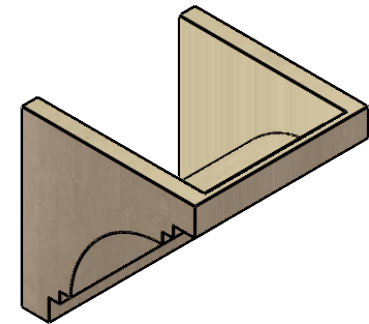

ITEM NUMBER: CORU11X11X11PECRCPR

11"W X 11"D X 11"H SERIES 1 WIDE PESCADERO ROUGH CEDAR
TIMBERTHANE FAUX WOOD CORBEL, PRIMED

SIDE PROFILE

FRONT PROFILE

ISOMETRIC

EKENA MILLWORK
2300 WEST MAIN ST.
CLARKSVILLE, TX 75426
TOLL FREE: 866-607-0453
WWW.EKENAMILLWORK.COM

NOTES

1. INSTALLATION TO BE COMPLETED IN ACCORDANCE WITH MANUFACTURER'S SPECIFICATIONS.
2. DRAWING MAY NOT BE TO SCALE
3. THIS DRAWING IS INTENDED FOR DESIGN AND PLANNING PURPOSES ONLY.
4. ALL INFORMATION CONTAINED HEREIN WAS CURRENT AT THE TIME OF DEVELOPMENT BUT MUST BE REVIEWED AND APPROVED BY THE PRODUCT MANUFACTURER TO BE CONSIDERED ACCURATE.
5. TIMBERTHANE ARCHITECTURAL PRODUCTS ARE MADE FROM HIGH DENSITY URETHANE AND COME FACTORY PRIMED