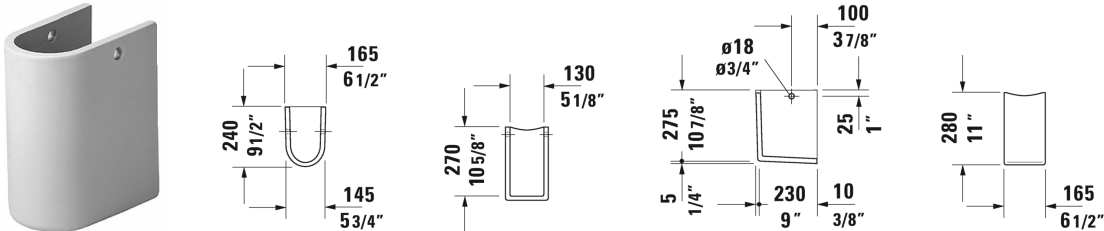

Starck 3 Siphon cover # 0865170000

| < 6 1/2" Inch > |

Siphon cover	Dimension	Weight	Order number
for # 030050, 075045, 030160, 030155, 030750			
Colors			
00 White			
Variant			
	6 1/2" x 9 1/2" Inch	12.8 lb	0865170000
Infobox			
Hardware # 005503 required for installation			
Hardware for siphon cover		0.2 lb	005503
Suitable products			
Handrinse basin with faucet deck, underside fully glazed, hardware included, wall-mounted, cUPC® listed*, 17 3/4 x 12 5/8 Inch	17 3/4 x 12 5/8 Inch		075045
Washbasin with overflow, with faucet deck, underside fully glazed, hardware included, wall-mounted, cUPC® listed*, 19 5/8" x 14 1/8" Inch	19 5/8" x 14 1/8" Inch		030050

All drawings contain the necessary measurements which are subject to standard tolerances. They are stated in inch & mm and are non-binding. Exact measurements, in particular for customized installation scenarios, can only be taken from the finished ceramic piece.