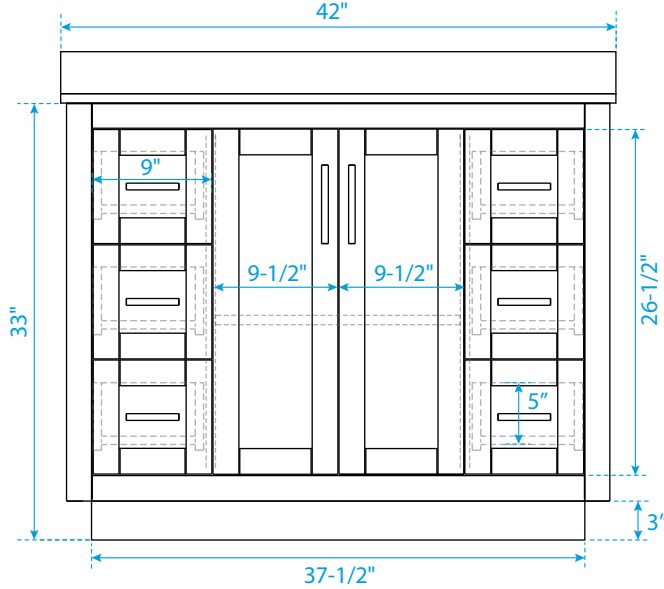

# WYNDHAM COLLECTION

TOP VIEW OF VANITY CABINET

\*Note: All measurements are  $\pm 1/4"$ .

# WYNDHAM COLLECTION

Side splash is reversible.  
Note: All measurements are  $\pm 1/4"$ .

WC-VCA-42-SGL-TOP