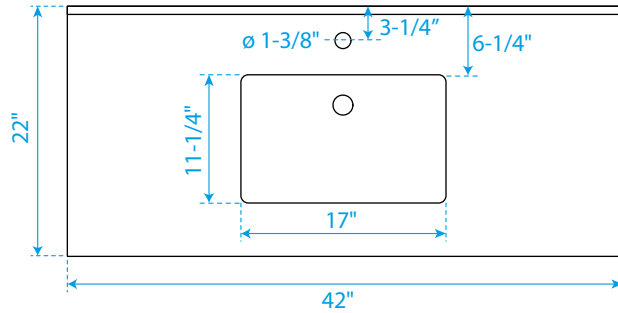

# WYNDHAM COLLECTION

TOP VIEW OF VANITY CABINET

\*Note: All measurements are  $\pm 1/4"$ .

# WYNDHAM COLLECTION

Side splash is reversible.  
Note: All measurements are  $\pm 1/4"$ .

WC-VCA-42-SGL-TOP