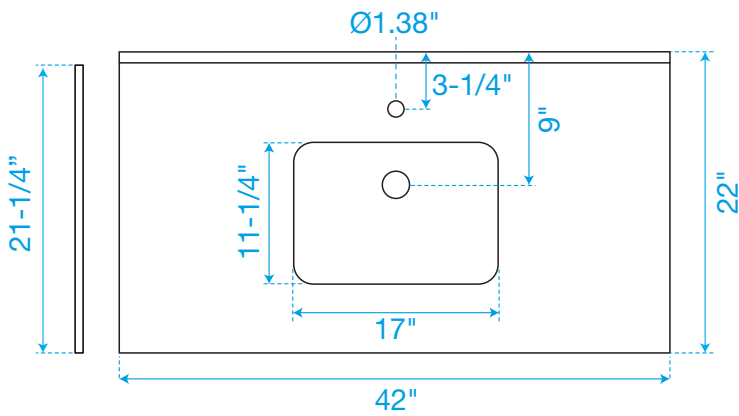

# WYNDHAM COLLECTION

TOP VIEW OF VANITY CABINET

\*Note: All measurements are  $\pm 1/4"$ .

## WC-2929-42-SGL

# WYNDHAM COLLECTION

Side splash is reversible.  
Note: All measurements are  $\pm 1/4"$ .

WC-VCA-42-SGL-TOP