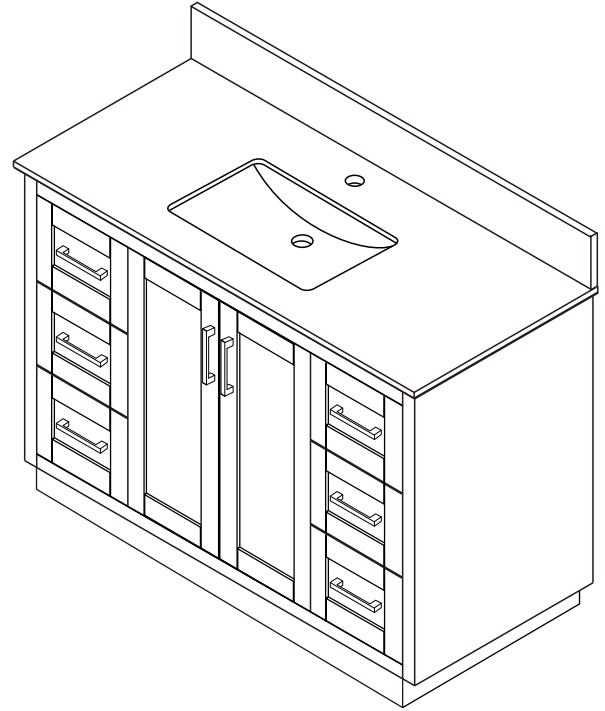

# WYNDHAM COLLECTION

TOP VIEW OF VANITY CABINET

\*Note: All measurements are  $\pm 1/4"$ .

## WC-2929-42-SGL

# WYNDHAM COLLECTION

Side splash is reversible.  
Note: All measurements are  $\pm 1/4"$ .

WC-VCA-42-SGL-TOP