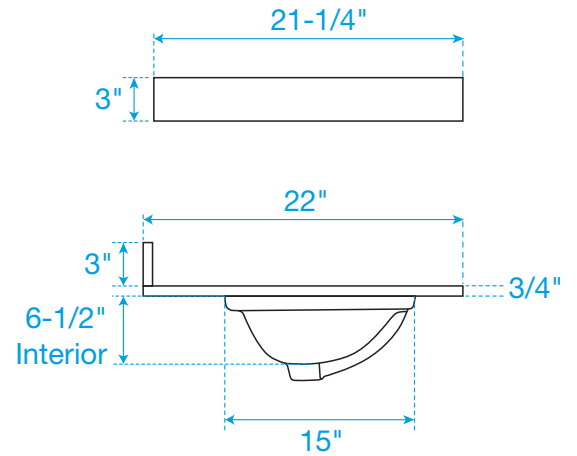

# WYNDHAM COLLECTION

TOP VIEW OF VANITY CABINET

\*Note: All measurements are  $\pm 1/4"$ .

# WYNDHAM COLLECTION

Side splash is reversible.  
Note: All measurements are  $\pm 1/4"$ .

WC-VCA-42-SGL-TOP