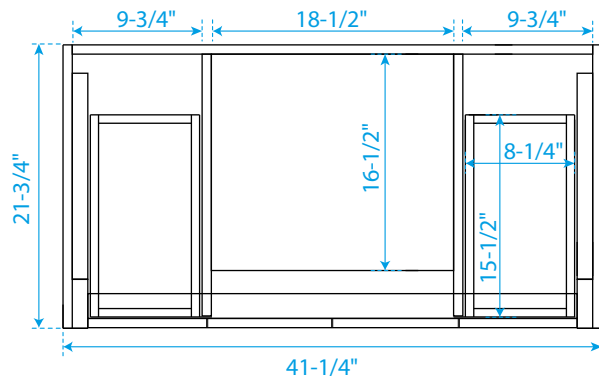

# WYNDHAM COLLECTION

TOP VIEW OF VANITY CABINET

\*Note: All measurements are  $\pm 1/4"$ .

# WYNDHAM COLLECTION

Side splash is reversible.  
Note: All measurements are  $\pm 1/4"$ .

WC-VCA-42-SGL-TOP