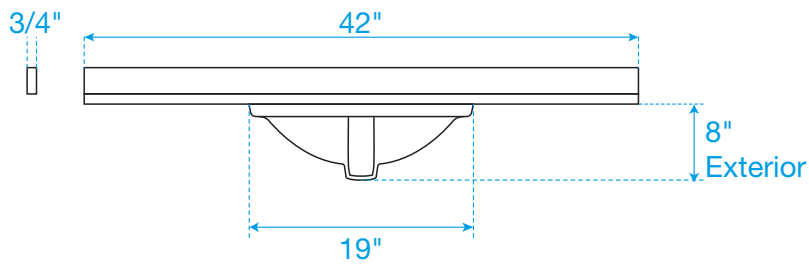

# WYNDHAM COLLECTION

TOP VIEW OF VANITY CABINET

\*Note: All measurements are  $\pm 1/4"$ .

# WYNDHAM COLLECTION

Side splash is reversible.  
Note: All measurements are  $\pm 1/4"$ .

WC-VCA-42-SGL-TOP