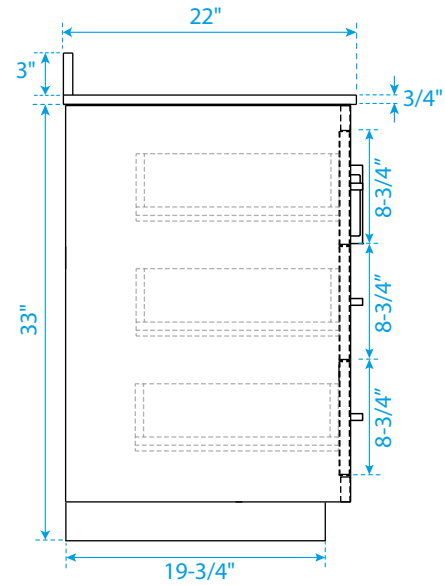

# WYNDHAM COLLECTION

TOP VIEW OF VANITY CABINET

\*Note: All measurements are  $\pm 1/4"$ .

## WC-2929-42-SGL

# WYNDHAM COLLECTION

Side splash is reversible.  
Note: All measurements are  $\pm 1/4"$ .

WC-VCA-42-SGL-TOP