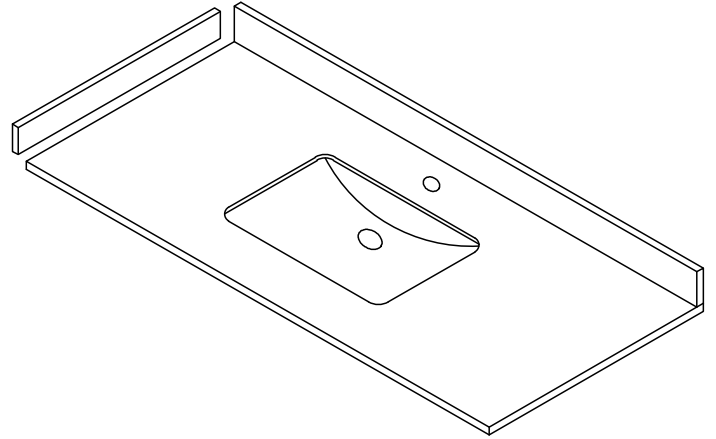

# WYNDHAM COLLECTION

TOP VIEW OF VANITY CABINET

\*Note: All measurements are  $\pm 1/4"$ .

# WYNDHAM COLLECTION

Side splash is reversible.  
Note: All measurements are  $\pm 1/4"$ .

WC-VCA-42-SGL-TOP