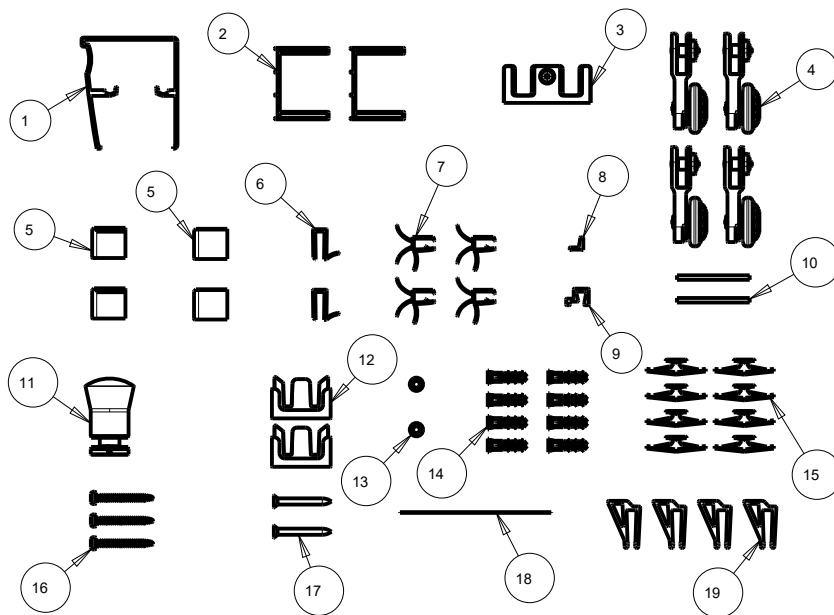

SHOWER DOOR

KNOXVILLE SLIDING 6MM GLASS 60" SHOWER TRACK

| ID | DESCRIPTION | QTY |
|----|---------------------------------------------|-----|
| 1 | THD SD TOP TRACK | 1 |
| 2 | MOUNTING SUPPORT BRACKET | 2 |
| 3 | PORTWOOD CENTER GUIDE ASSEMBLY | 1 |
| 4 | 2250 ROLLER BALL BEARING AND | 4 |
| 5 | 6.0mm GLAZING END | 4 |
| 6 | 6.0mm GLAZING EXTRUSION | 2 |
| 7 | BUBBLE SEAL-CONT. GLAZING | 4 |
| 8 | KNOXVILLE DAM STRIP, 60IN VERSION | 1 |
| 9 | KNOXVILLE END CAP | 1 |
| 10 | T-STRAP HOLD DOWN | 2 |
| 11 | HANDLE KNOB ASSEMBLY | 1 |
| 12 | PORTWOOD BUMPER AND TRAY ASSEMBLY | 2 |
| 13 | WASHER | 2 |
| 14 | SCREW ANCHOR | 8 |
| 15 | TOGGLE WALL ANCHOR | 8 |
| 16 | #8-18 X 1.5" LONG PHILLIPS HEAD | 3 |
| 17 | 8 X 1-1/2" PHILLIPS FLAT HEAD TAPPING SCREW | 2 |
| 18 | Template for 47996 | 1 |
| 19 | PORTWOOD ANTI-JUMP COMPONENT | 4 |

MATERIALS: Glass, Stainless Steel, Aluminum, PVC.

INSTALLATION: Detailed Instructions, Templates, Hardware and Tools Included for easy installation.

UNIQUE FEATURES: Installation widths:
60" Tub/shower: 52"minimum – 60" maximum & 48" Shower: 44" minimum – 48" maximum.
Minimum Required Clearance Heights for Installation:
For Shower: 72 Inches (182 cm) For Tub: 60 Inches (152 cm)

NOTE: Minimum Required Installation Wall Heights for Installation:
For Shower: 70.25 Inches (178.4 cm) & For Tub: 58 Inches (147.3 cm)
Minimum Sill Depth: 1.5 Inches (38.1 cm)

WARRANTY: 5 Year Limited Warranty.

see what Delta can do

SHOWER DOOR

HANDLE ASSEMBLY

MATERIALS: Zinc, Stainless Steel.

UNIQUE FEATURES: Coordinates with Delta Faucets and Bath Hardware.

WARRANTY: 5 Year Limited Warranty.

see what Delta can do