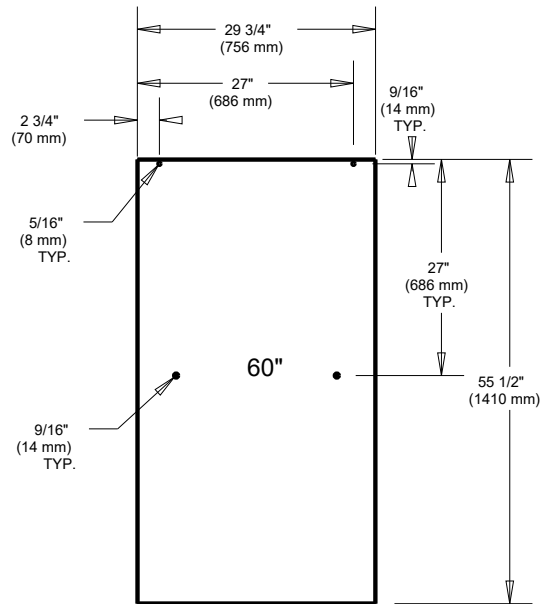

MATERIALS: Glass, Stainless Steel, Aluminum, PVC.

INSTALLATION: Detailed Instructions, Templates, Hardware and Tools Included for easy installation.

UNIQUE FEATURES: Installation widths:
60" Tub/shower: 52"minimum – 60" maximum & 48" Shower: 44" minimum – 48" maximum.
Minimum Required Clearance Heights for Installation:
For Shower: 72 Inches (182 cm) For Tub: 60 Inches (152 cm)

SHOWER DOOR

1/4" (6mm) SLIDING SHOWER 60" GLASS PANELS

MATERIALS: 1/4" (6mm) Tempered Glass Panel.

UNIQUE FEATURES: Available in Clear and Privacy.

WARRANTY: 5 Year Limited Warranty.

see what Delta can do

SHOWER DOOR

1/4" (6mm) SLIDING SHOWER 48" GLASS PANELS

MATERIALS: 1/4" (6mm) Tempered Glass Panel.

UNIQUE FEATURES: Available in Clear and Privacy.

WARRANTY: 5 Year Limited Warranty.

see what Delta can do

SHOWER DOOR

1/4" (6mm) SLIDING SHOWER 60" TUB GLASS PANELS

MATERIALS: 1/4" (6mm) Tempered Glass Panel.

UNIQUE FEATURES: Available in Clear and Privacy.

WARRANTY: 5 Year Limited Warranty.

see what Delta can do