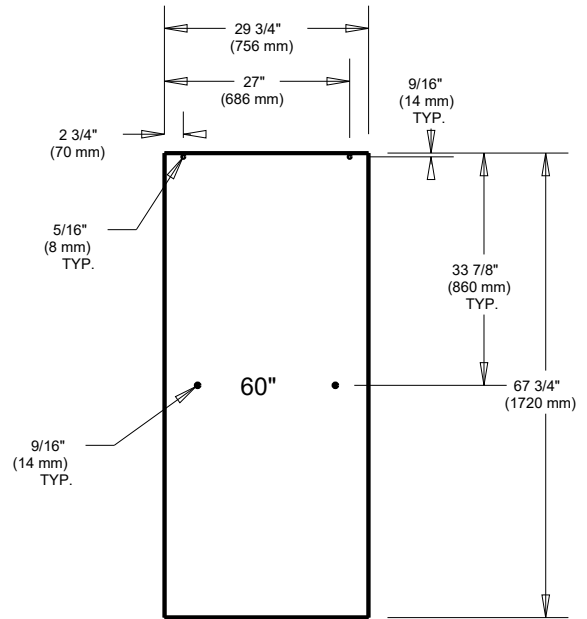

MATERIALS: Glass, Stainless Steel, Aluminum, PVC.

INSTALLATION: Detailed Instructions, Templates, Hardware and Tools Included for easy installation.

UNIQUE FEATURES: Installation widths:
60" Tub/shower: 52"minimum – 60" maximum & 48" Shower: 44" minimum – 48" maximum.
Minimum Required Clearance Heights for Installation:
For Shower: 72 Inches (182 cm) For Tub: 60 Inches (152 cm)

NOTE: Minimum Required Installation Wall Heights for Installation:
For Shower: 70.25 Inches (178.4 cm) & For Tub: 58 Inches (147.3 cm)
Minimum Sill Depth: 1.5 Inches (38.1 cm)

WARRANTY: 5 Year Limited Warranty.

SHOWER DOOR

1/4" (6mm) SLIDING SHOWER 60" GLASS PANELS

MATERIALS: 1/4" (6mm) Tempered Glass Panel.

UNIQUE FEATURES: Available in Clear and Privacy.

WARRANTY: 5 Year Limited Warranty.

see what Delta can do

SHOWER DOOR

1/4" (6mm) SLIDING SHOWER 48" GLASS PANELS

MATERIALS: 1/4" (6mm) Tempered Glass Panel.

UNIQUE FEATURES: Available in Clear and Privacy.

WARRANTY: 5 Year Limited Warranty.

see what Delta can do

SHOWER DOOR

1/4" (6mm) SLIDING SHOWER 60" TUB GLASS PANELS