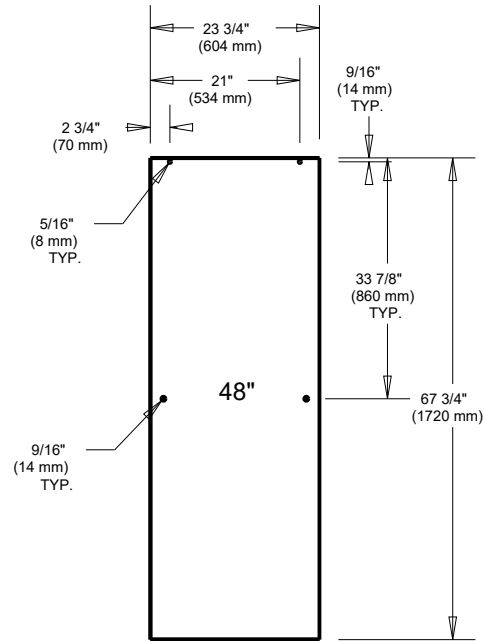

MATERIALS: Glass, Stainless Steel, Aluminum, PVC.

INSTALLATION: Detailed Instructions, Templates, Hardware and Tools Included for easy installation.

UNIQUE FEATURES: Installation widths:
60" Tub/shower: 52"minimum – 60" maximum & 48" Shower: 44" minimum – 48" maximum.
Minimum Required Clearance Heights for Installation:
For Shower: 72 Inches (182 cm) For Tub: 60 Inches (152 cm)

NOTE: Minimum Required Installation Wall Heights for Installation:
For Shower: 70.25 Inches (178.4 cm) & For Tub: 58 Inches (147.3 cm)
Minimum Sill Depth: 1.5 Inches (38.1 cm)

WARRANTY: 5 Year Limited Warranty.

SHOWER DOOR

1/4" (6mm) SLIDING SHOWER 60" GLASS PANELS

MATERIALS: 1/4" (6mm) Tempered Glass Panel.

UNIQUE FEATURES: Available in Clear and Privacy.

WARRANTY: 5 Year Limited Warranty.

see what Delta can do

SHOWER DOOR

1/4" (6mm) SLIDING SHOWER 48" GLASS PANELS

MATERIALS: 1/4" (6mm) Tempered Glass Panel.

UNIQUE FEATURES: Available in Clear and Privacy.

WARRANTY: 5 Year Limited Warranty.

see what Delta can do

SHOWER DOOR

1/4" (6mm) SLIDING SHOWER 60" TUB GLASS PANELS