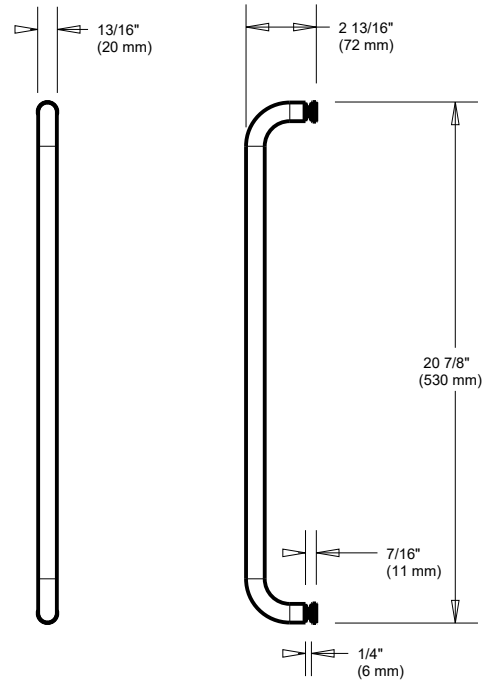

SHOWER DOOR

HANDLE ASSEMBLY

MATERIALS: Zinc, Stainless Steel.

UNIQUE FEATURES: Coordinates with Delta Faucets and Bath Hardware.

WARRANTY: 5 Year Limited Warranty.

see what Delta can do