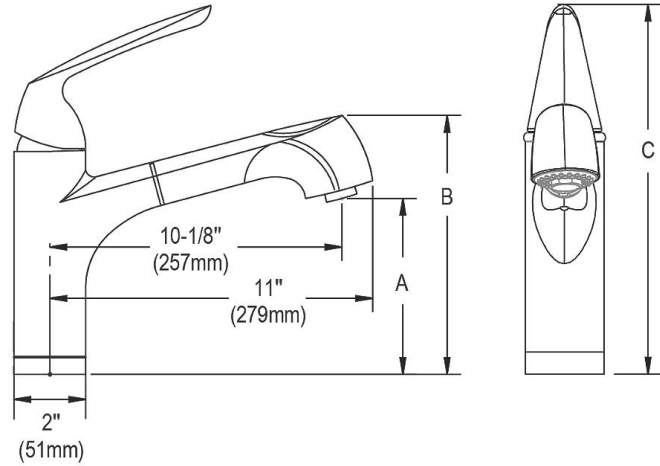

Mounting Type:	Deck Mount
Special Features:	Low Flow Solid Brass Construction
Spray Type:	Pull Out
Finish:	Brushed Nickel (NK), Chrome (CR), Oil-rubbed Bronze (RB)
Handle Type:	Lever Handle
Deck Clearance:	6-1/4"
Spout Reach:	10-1/8"
Spout Height:	11"
Hole Drillings:	1
Material:	Brass
Valve Type:	Ceramic Disc
Valve Connection:	3/8" Female Compression Hose Assembly
Flow Rate:	1.75 GPM
Faucet Hole Size (min):	1-3/8"
Countertop Thickness:	2-1/2
Spout Swing Rotation:	110°
Spout Type:	Pull-out Spray
Spray Functions:	Aerated, Spray

Product Compliance: ADA & ICC A117.1
ASME A112.18.1/CSA B125.1
CEC
NSF 372 (lead free)
NSF 61

Complies with ADA & ICC A117.1 accessibility requirements when installed according to the requirements outlined in these standards.

A: Mid Rise 6-1/4" (159mm) Hi Rise 8-3/4" (222mm)
 B: Mid Rise 8-5/8" (219mm) Hi Rise 11" (279mm)
 C: Mid Rise 10-5/16"(262mm) Hi Rise 12-13/16"(325mm)

Optional Accessories

[LKGT1054](#)

Elkay Gourmet 2" x 4-5/8" x 3-5/8" Soap / Lotion Dispenser
[Spec Sheet \(PDF\)](#)