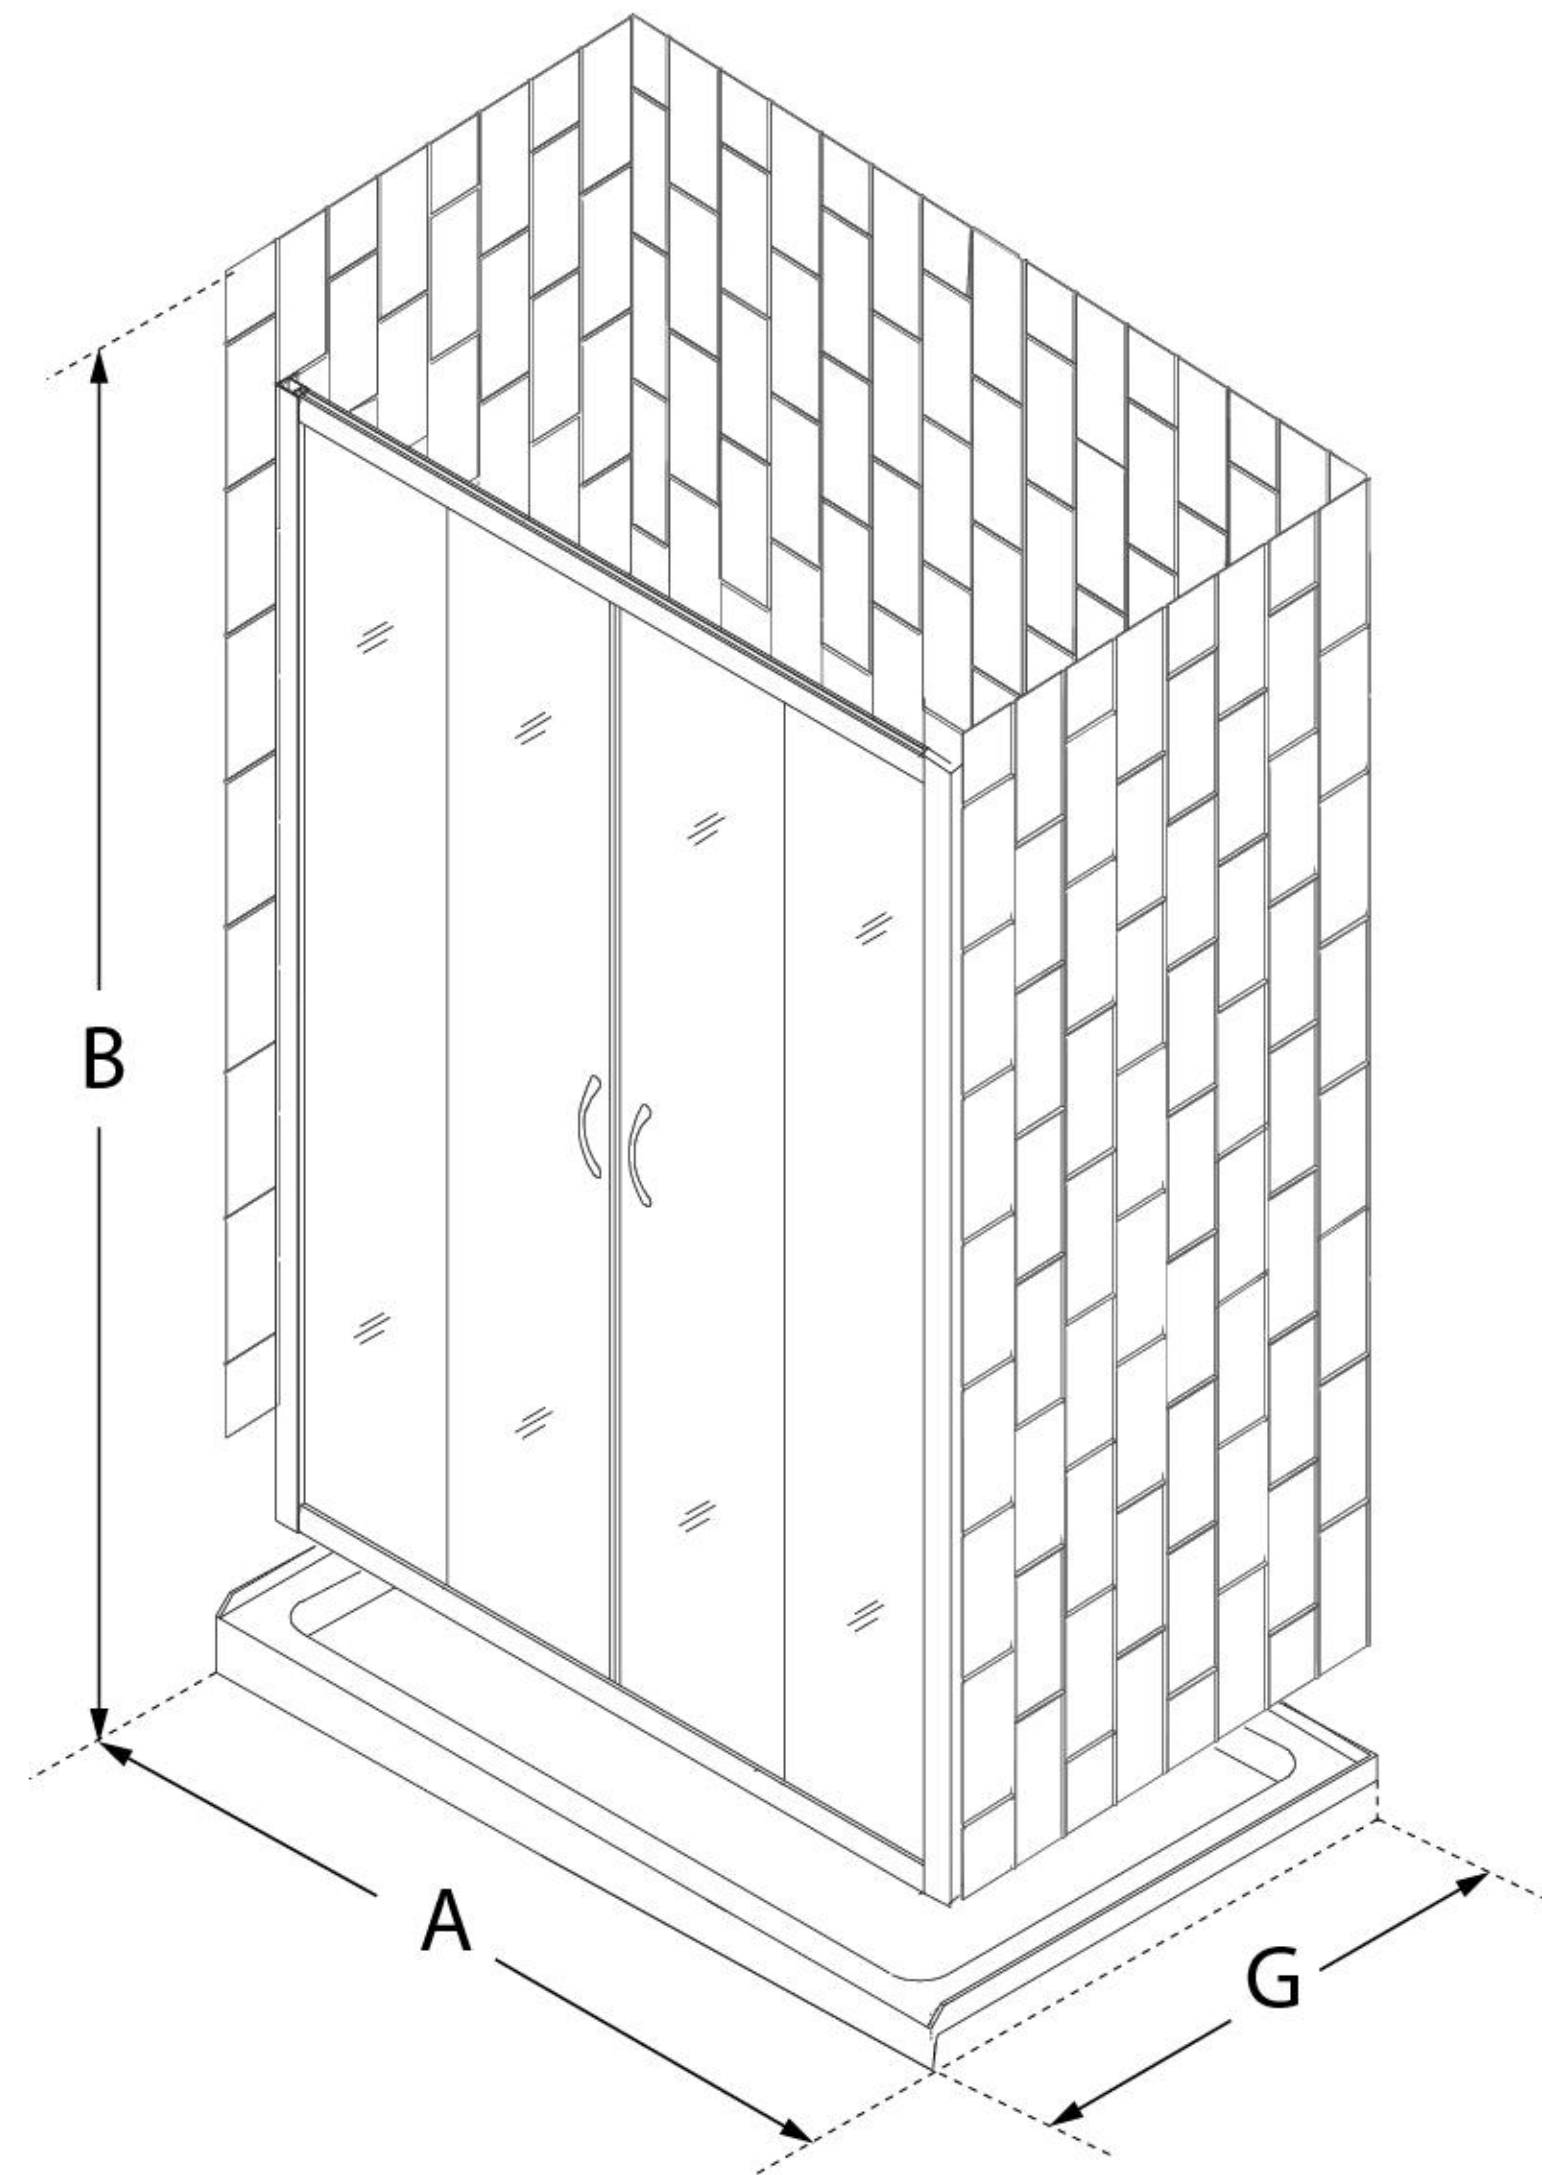

Visions Sliding Shower Door and Acrylic Kit

30 in. D x 60 in. W x 78 3/4 in. H

MODEL NUMBER
D2116030XXC

CONFIGURATION DIMENSIONS:

A: MODEL WIDTH

60 in.

B: MODEL HEIGHT

78 3/4 in.

G: KIT DEPTH

30 in.

KIT COMPONENTS

Shower Door, Shower Base,
Wall Panels

KIT COLOR

White

DRAIN LOCATION

Center