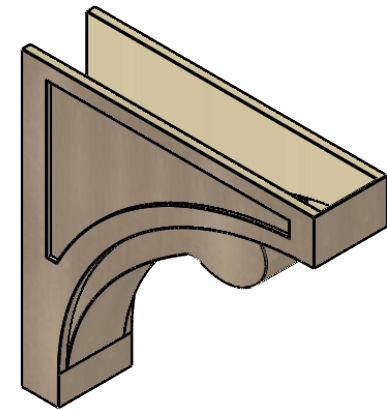

ITEM NUMBER: CORU09X36X36VIORCPR

9"W X 36"D X 36"H SERIES 1 THIN VIOLA ROUGH CEDAR TIMBERTHANE FAUX WOOD CORBEL, PRIMED

SIDE PROFILE

FRONT PROFILE

ISOMETRIC

EKENA MILLWORK
2300 WEST MAIN ST.
CLARKSVILLE, TX 75426
TOLL FREE: 866-607-0453
WWW.EKENAMILLWORK.COM

NOTES

1. INSTALLATION TO BE COMPLETED IN ACCORDANCE WITH MANUFACTURER'S SPECIFICATIONS.
2. DRAWING MAY NOT BE TO SCALE
3. THIS DRAWING IS INTENDED FOR DESIGN AND PLANNING PURPOSES ONLY.
4. ALL INFORMATION CONTAINED HEREIN WAS CURRENT AT THE TIME OF DEVELOPMENT BUT MUST BE REVIEWED AND APPROVED BY THE PRODUCT MANUFACTURER TO BE CONSIDERED ACCURATE.
5. TIMBERTHANE ARCHITECTURAL PRODUCTS ARE MADE FROM HIGH DENSITY URETHANE AND COME FACTORY PRIMED