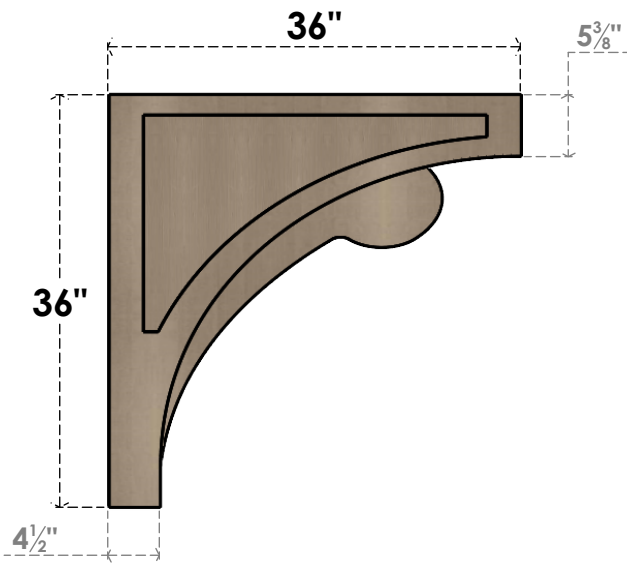

ITEM NUMBER: CORU09X36X36VIORCPR

9"W X 36"D X 36"H SERIES 1 THIN VIOLA ROUGH CEDAR TIMBERTHANE FAUX WOOD CORBEL, PRIMED

SIDE PROFILE

FRONT PROFILE

ISOMETRIC

EKENA MILLWORK
2300 WEST MAIN ST.
CLARKSVILLE, TX 75426
TOLL FREE: 866-607-0453
WWW.EKENAMILLWORK.COM

NOTES

1. INSTALLATION TO BE COMPLETED IN ACCORDANCE WITH MANUFACTURER'S SPECIFICATIONS.
2. DRAWING MAY NOT BE TO SCALE
3. THIS DRAWING IS INTENDED FOR DESIGN AND PLANNING PURPOSES ONLY.
4. ALL INFORMATION CONTAINED HEREIN WAS CURRENT AT THE TIME OF DEVELOPMENT BUT MUST BE REVIEWED AND APPROVED BY THE PRODUCT MANUFACTURER TO BE CONSIDERED ACCURATE.
5. TIMBERTHANE ARCHITECTURAL PRODUCTS ARE MADE FROM HIGH DENSITY URETHANE AND COME FACTORY PRIMED