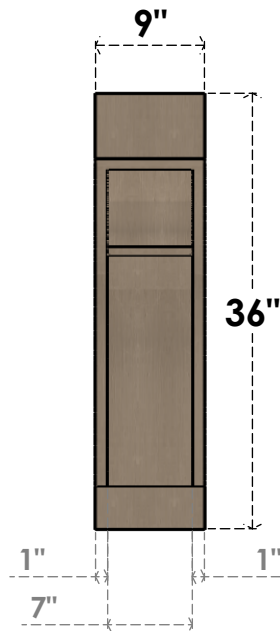

ITEM NUMBER: CORU09X36X36VIORCPR

9"W X 36"D X 36"H SERIES 1 THIN VIOLA ROUGH CEDAR TIMBERTHANE FAUX WOOD CORBEL, PRIMED

SIDE PROFILE

FRONT PROFILE

ISOMETRIC

EKENA MILLWORK
2300 WEST MAIN ST.
CLARKSVILLE, TX 75426
TOLL FREE: 866-607-0453
WWW.EKENAMILLWORK.COM

NOTES

1. INSTALLATION TO BE COMPLETED IN ACCORDANCE WITH MANUFACTURER'S SPECIFICATIONS.
2. DRAWING MAY NOT BE TO SCALE
3. THIS DRAWING IS INTENDED FOR DESIGN AND PLANNING PURPOSES ONLY.
4. ALL INFORMATION CONTAINED HEREIN WAS CURRENT AT THE TIME OF DEVELOPMENT BUT MUST BE REVIEWED AND APPROVED BY THE PRODUCT MANUFACTURER TO BE CONSIDERED ACCURATE.
5. TIMBERTHANE ARCHITECTURAL PRODUCTS ARE MADE FROM HIGH DENSITY URETHANE AND COME FACTORY PRIMED